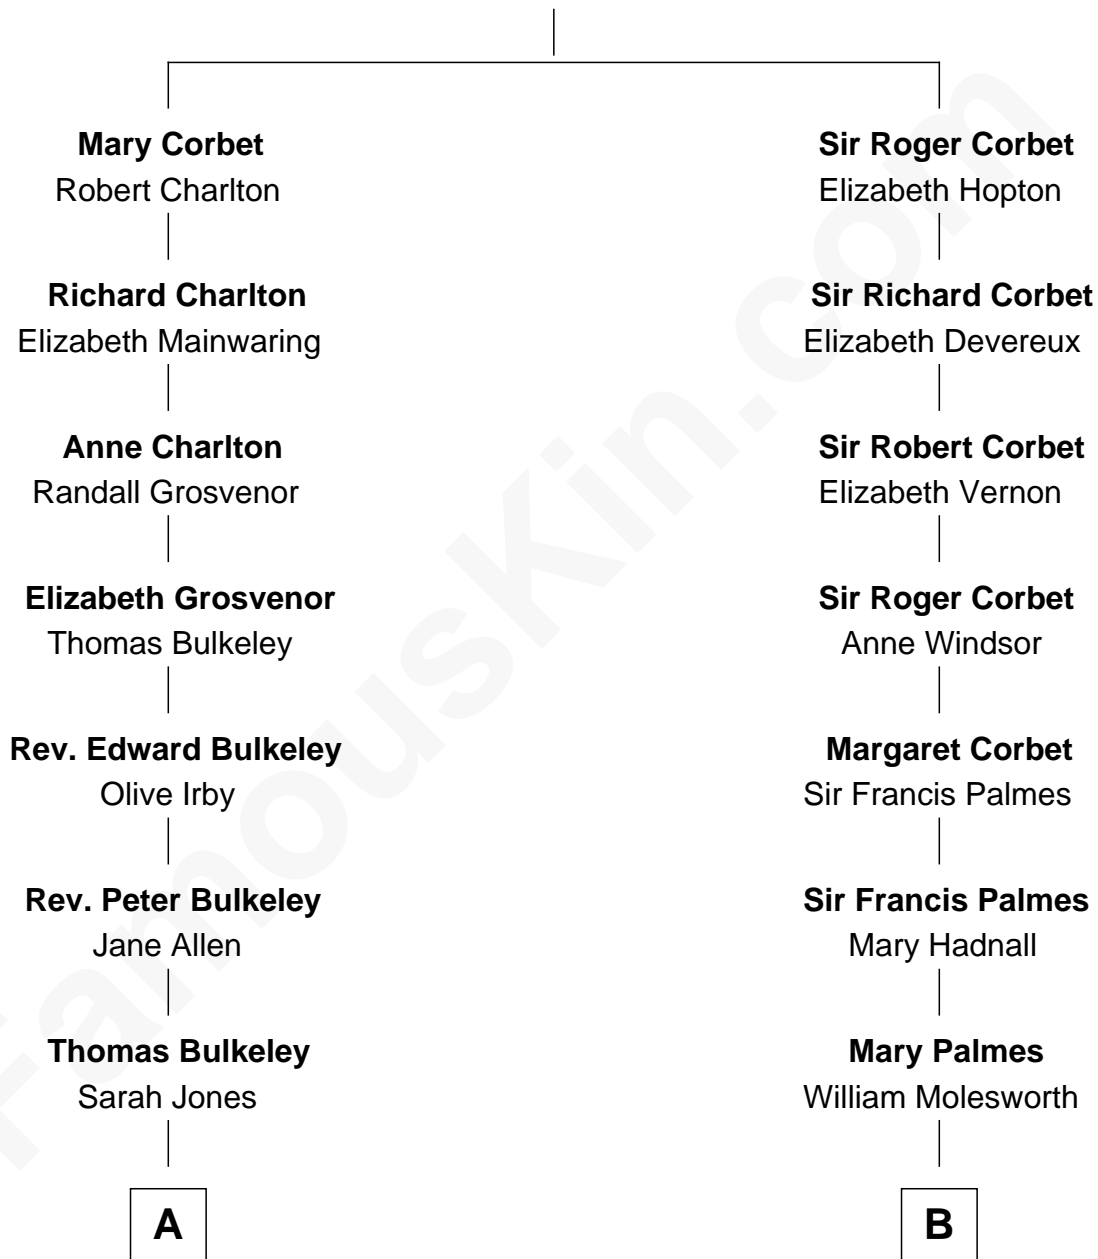

FamousKin.com Relationship Chart of

Mizuo Peck

TV and Movie Actress

14th cousin 4 times removed of

Olivia De Havilland

Movie Actress

Sir Robert Corbet

Margaret - - - - -

C

George Leete Peck

Sanae Mizusawa

Mizuo Peck

TV and Movie Actress