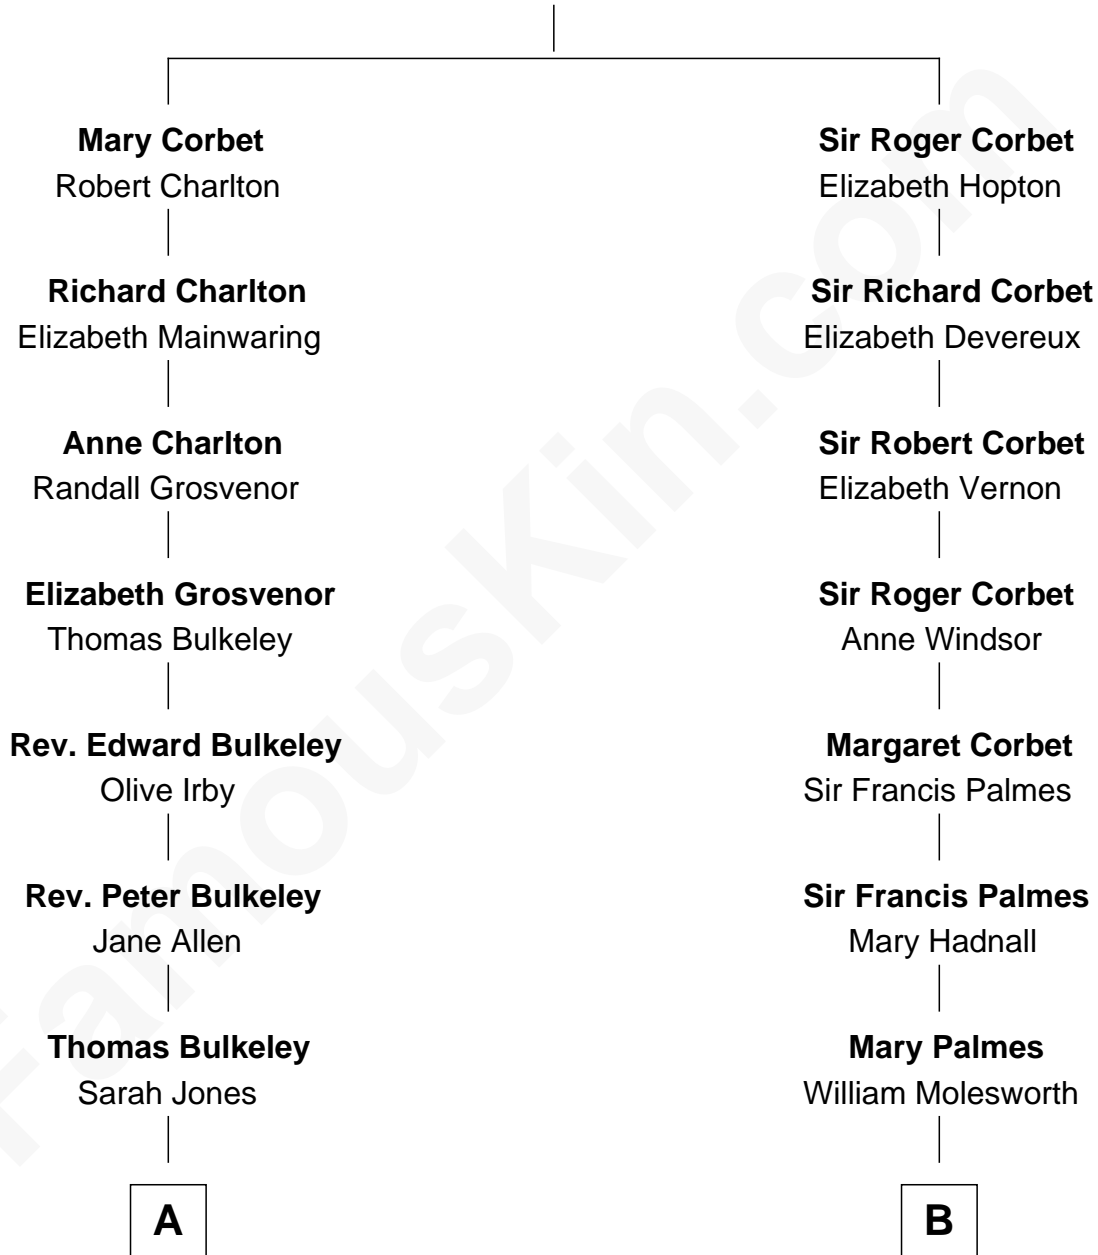

# FamousKin.com Relationship Chart of

**Mizuo Peck**

*TV and Movie Actress*

14th cousin 4 times removed of

**Joan Fontaine**

*Movie Actress*

**Sir Robert Corbet**

Margaret - - - - -

**C**

George Leete Peck

Sanae Mizusawa

**Mizuo Peck**

*TV and Movie Actress*

FamousKin.com