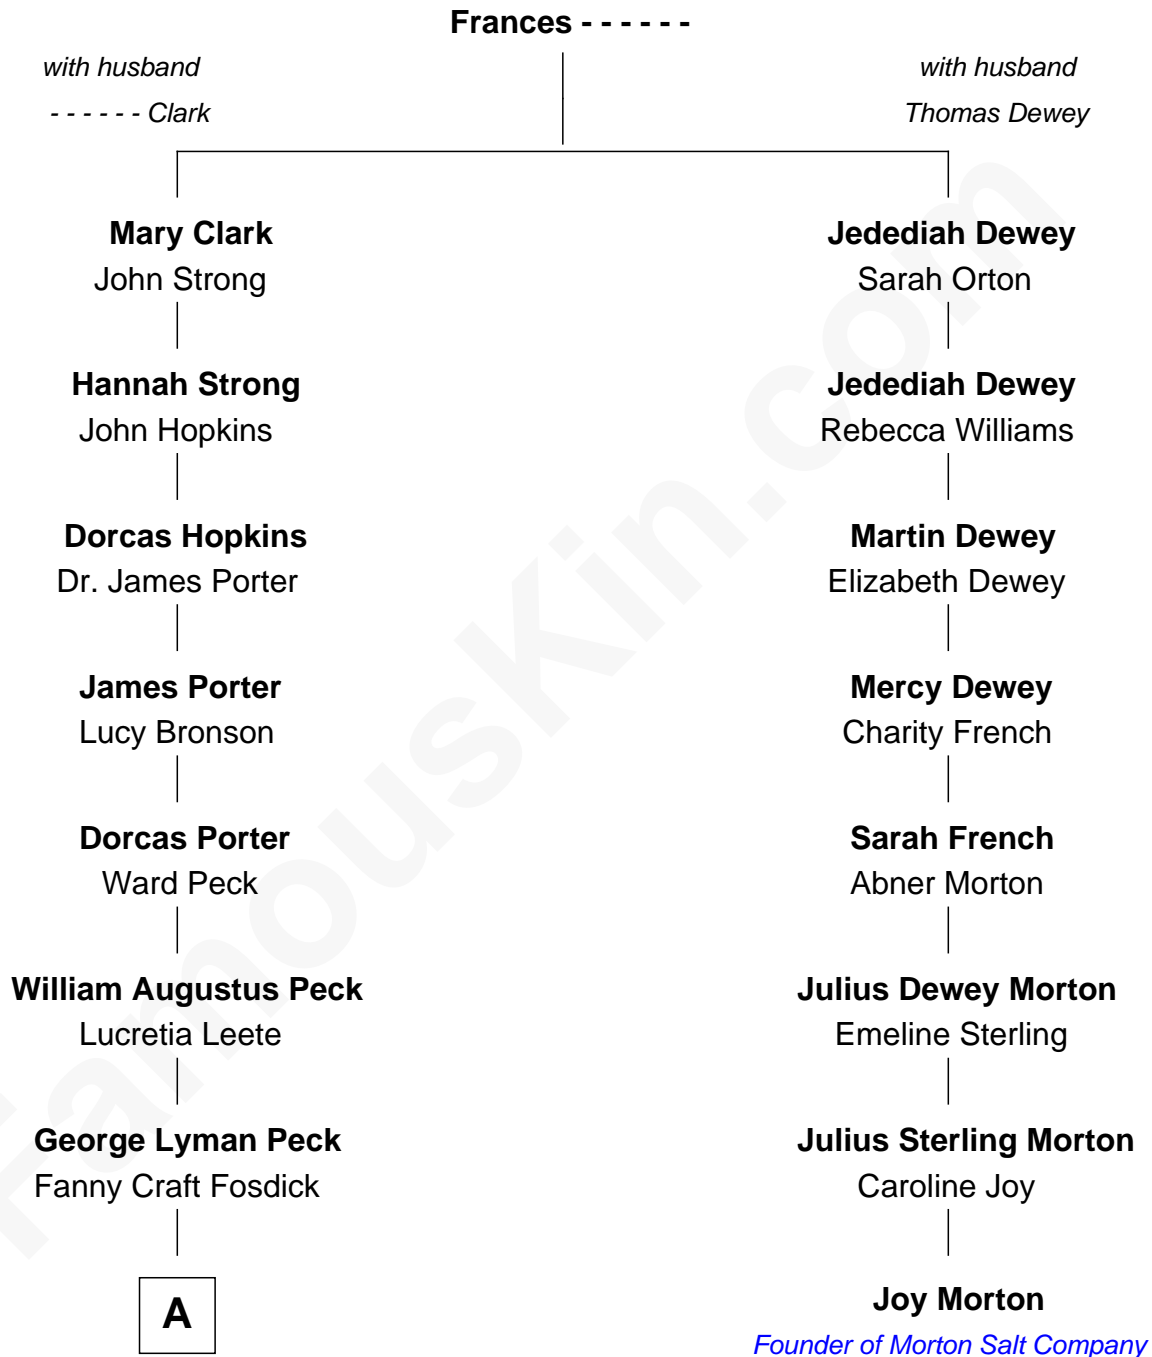

# FamousKin.com Relationship Chart of

**Mizuo Peck**

*TV and Movie Actress*

7th cousin 3 times removed of

**Joy Morton**

*Founder of Morton Salt Company*

**A**

George Leete Peck  
Katharine May Tolles

Laurence Tolles Peck  
Barbara Field

George Leete Peck  
Sanae Mizusawa

Mizuo Peck  
*TV and Movie Actress*