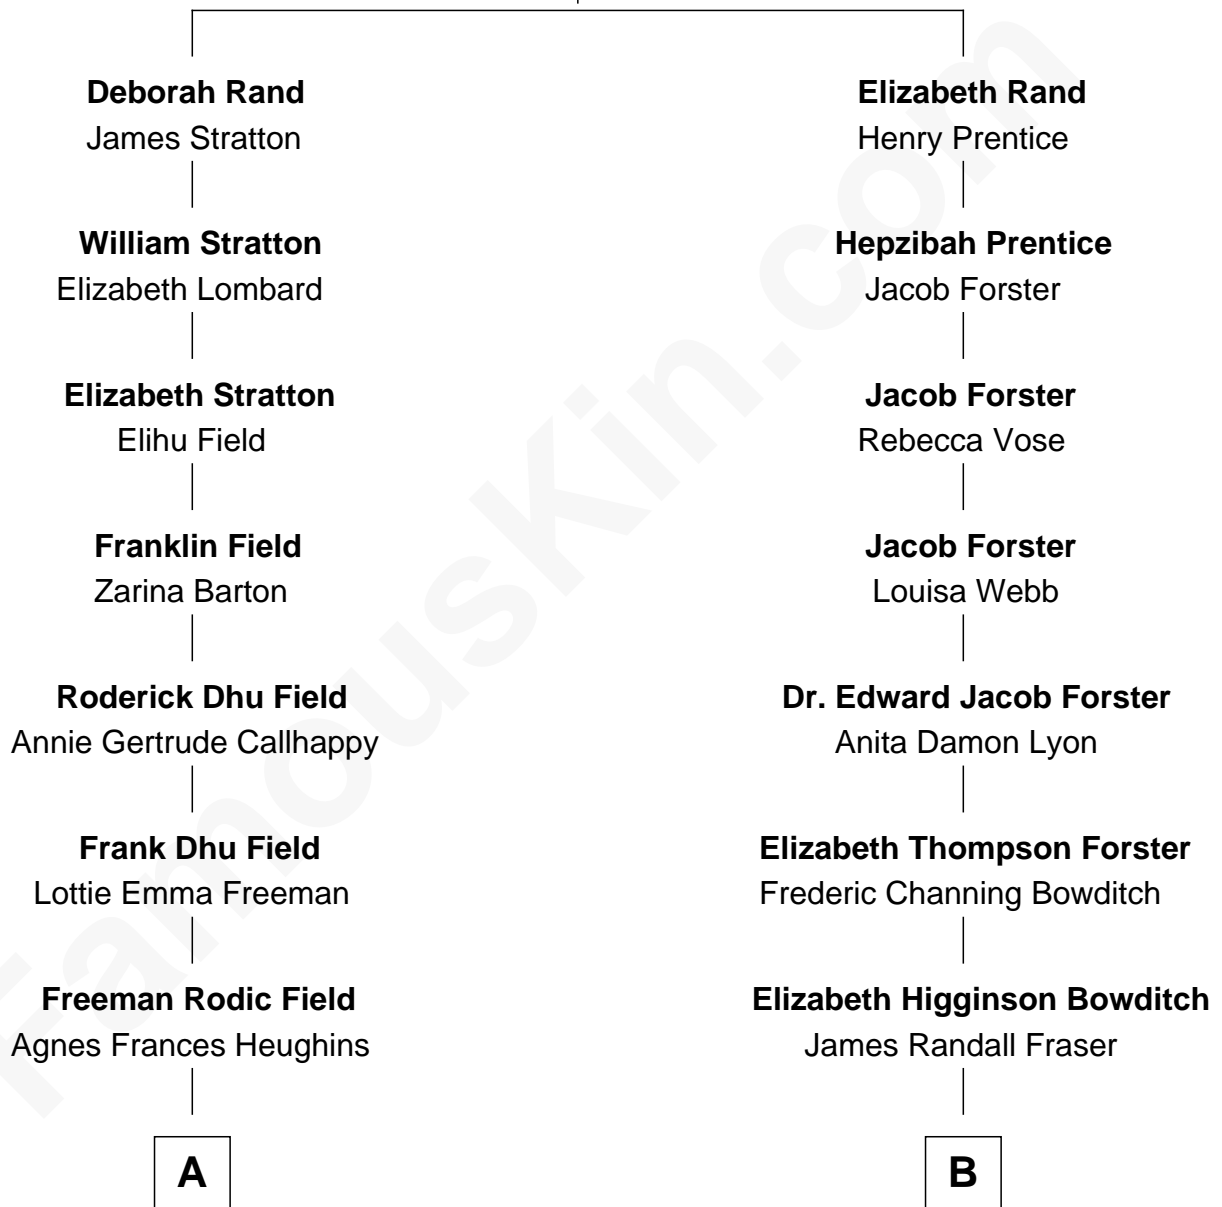

# FamousKin.com Relationship Chart of

**Mizuo Peck**

*TV and Movie Actress*

8th cousin 1 time removed of

**James Spader**

*TV and Movie Actor*

**William Rand**

Persis Pierce

FamousKin.com