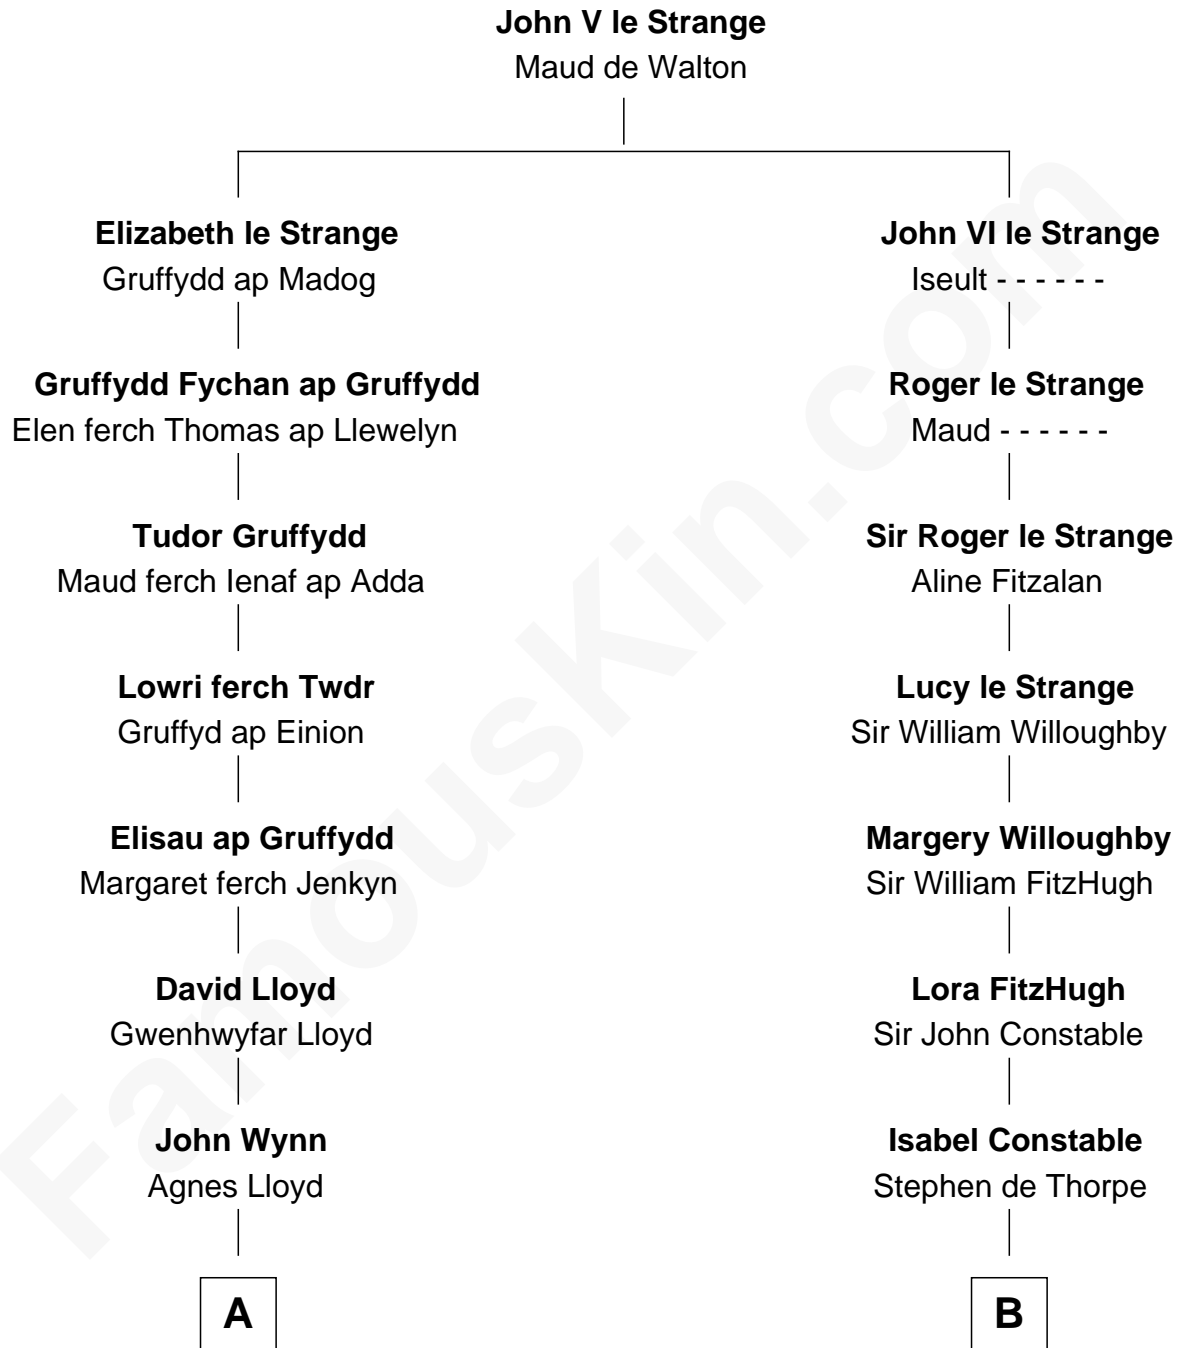

# FamousKin.com Relationship Chart of

**Mizuo Peck**

*TV and Movie Actress*

18th cousin 2 times removed of

**Charles A. Pillsbury**

*Co-Founder of C.A. Pillsbury Co.*

**C**

**George Leete Peck**  
Katharine May Tolles

**Laurence Tolles Peck**  
Barbara Field

**George Leete Peck**  
Sanae Mizusawa

**Mizuo Peck**  
*TV and Movie Actress*

**D**

**Margaret Sprague Carleton**  
George Alfred Pillsbury

**Charles A. Pillsbury**  
*Co-Founder of C.A. Pillsbury Co.*