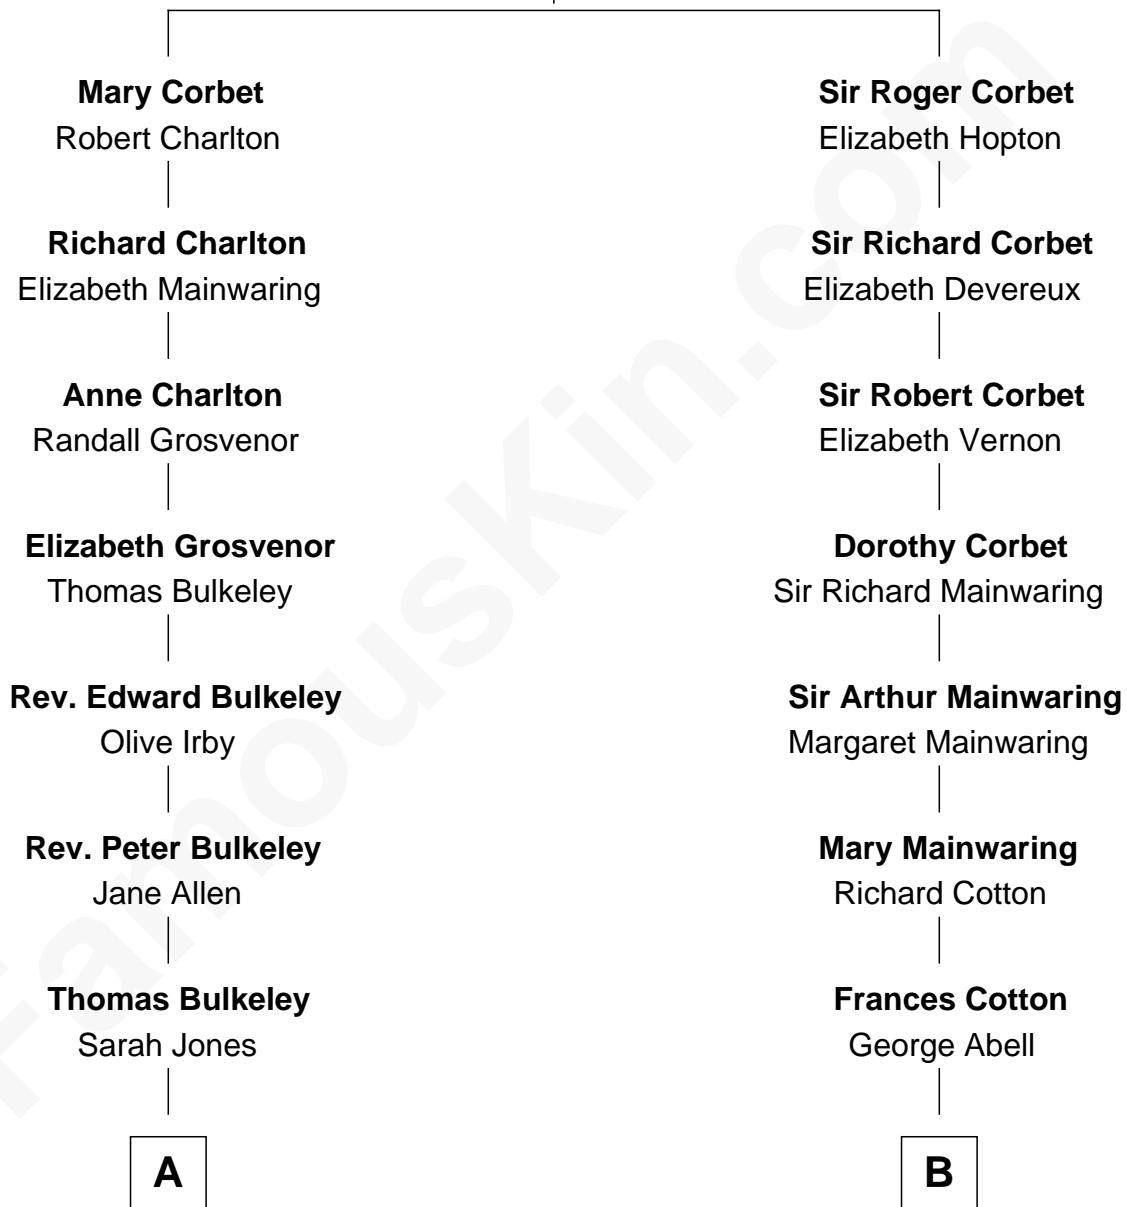

# FamousKin.com Relationship Chart of

**Mizuo Peck**

*TV and Movie Actress*

17th cousin 1 time removed of

**Illeana Douglas**

*TV and Movie Actress*

**Sir Robert Corbet**

Margaret - - - - -

**C**

George Leete Peck

Sanae Mizusawa

Mizuo Peck

*TV and Movie Actress*

FamousKin.com