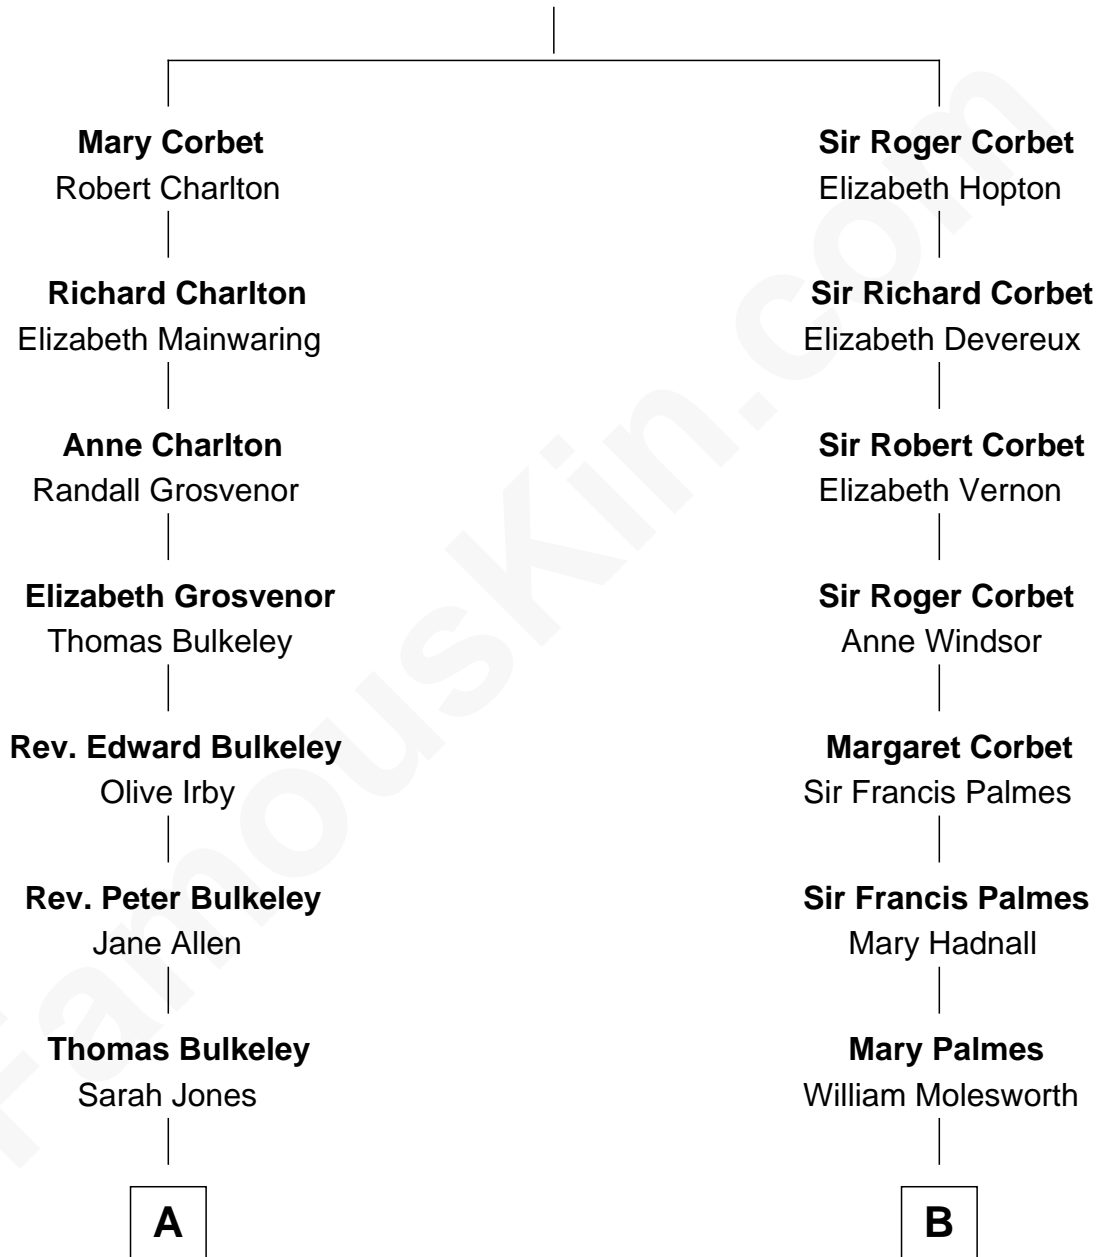

FamousKin.com Relationship Chart of

Mizuo Peck

TV and Movie Actress

17th cousin 1 time removed of

Princess Diana

Princess of Wales

Sir Robert Corbet

Margaret - - - - -

C

George Leete Peck

Sanae Mizusawa

Mizuo Peck

TV and Movie Actress

FamousKin.com