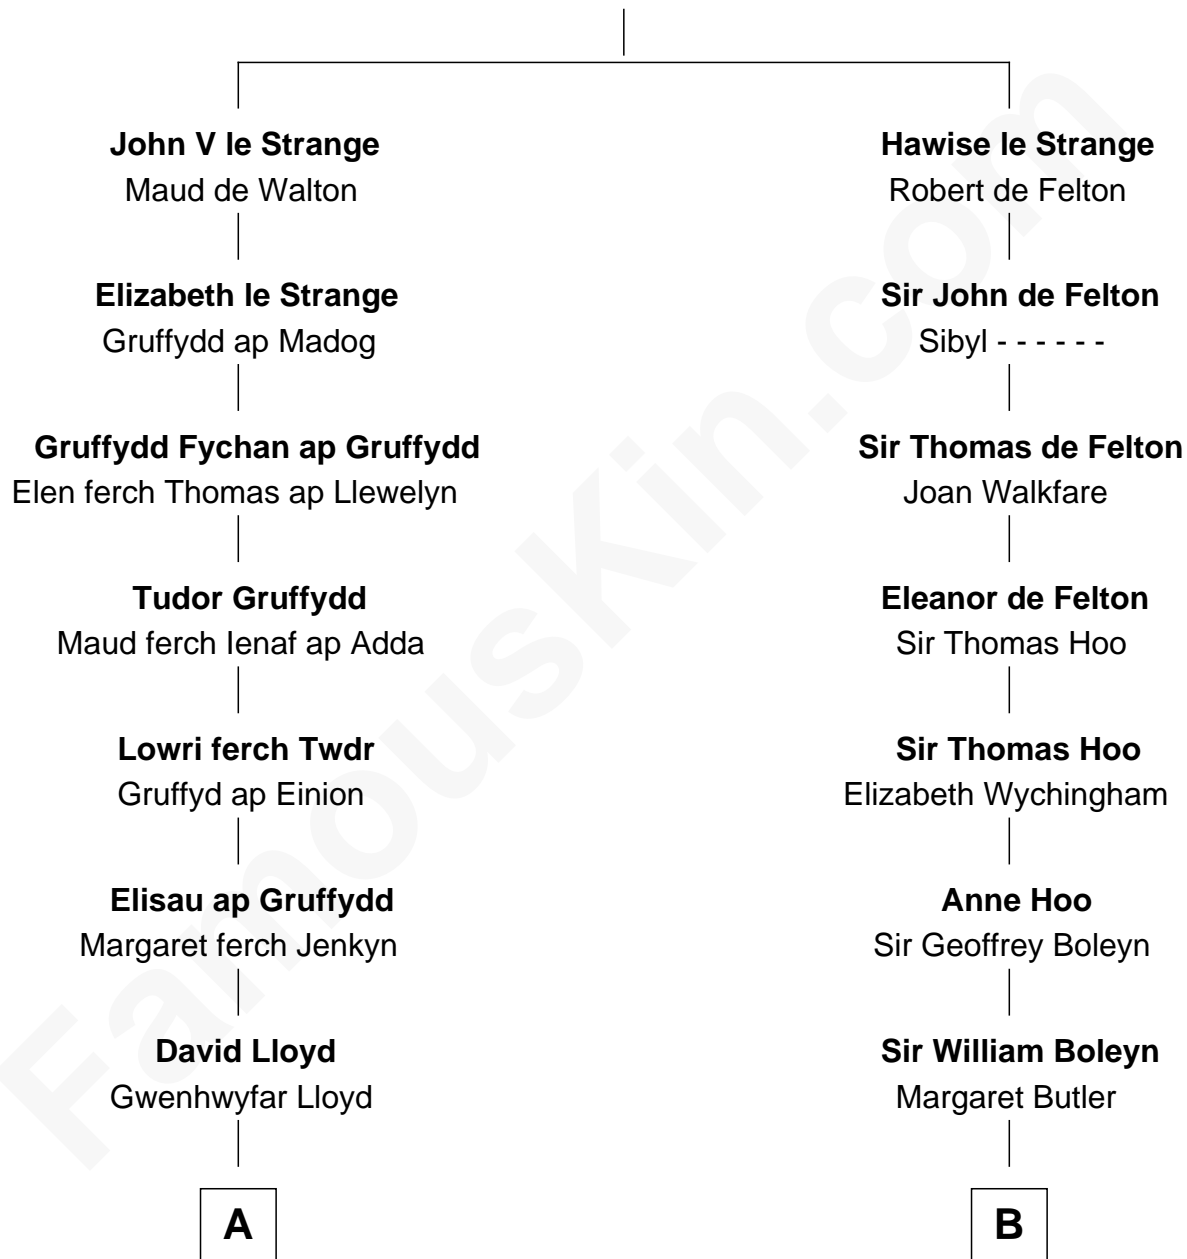

FamousKin.com Relationship Chart of

Mizuo Peck

TV and Movie Actress

21st cousin of

Princess Diana

Princess of Wales

John IV le Strange

Joan de Somery

C

George Lyman Peck

Fanny Craft Fosdick

George Leete Peck

Katharine May Tolles

Laurence Tolles Peck

Barbara Field

George Leete Peck

Sanae Mizusawa

Mizuo Peck

TV and Movie Actress

D

Frederick Spencer

Adelaide Horatia Elizabeth Seymour

Charles Robert Spencer

Margaret Baring