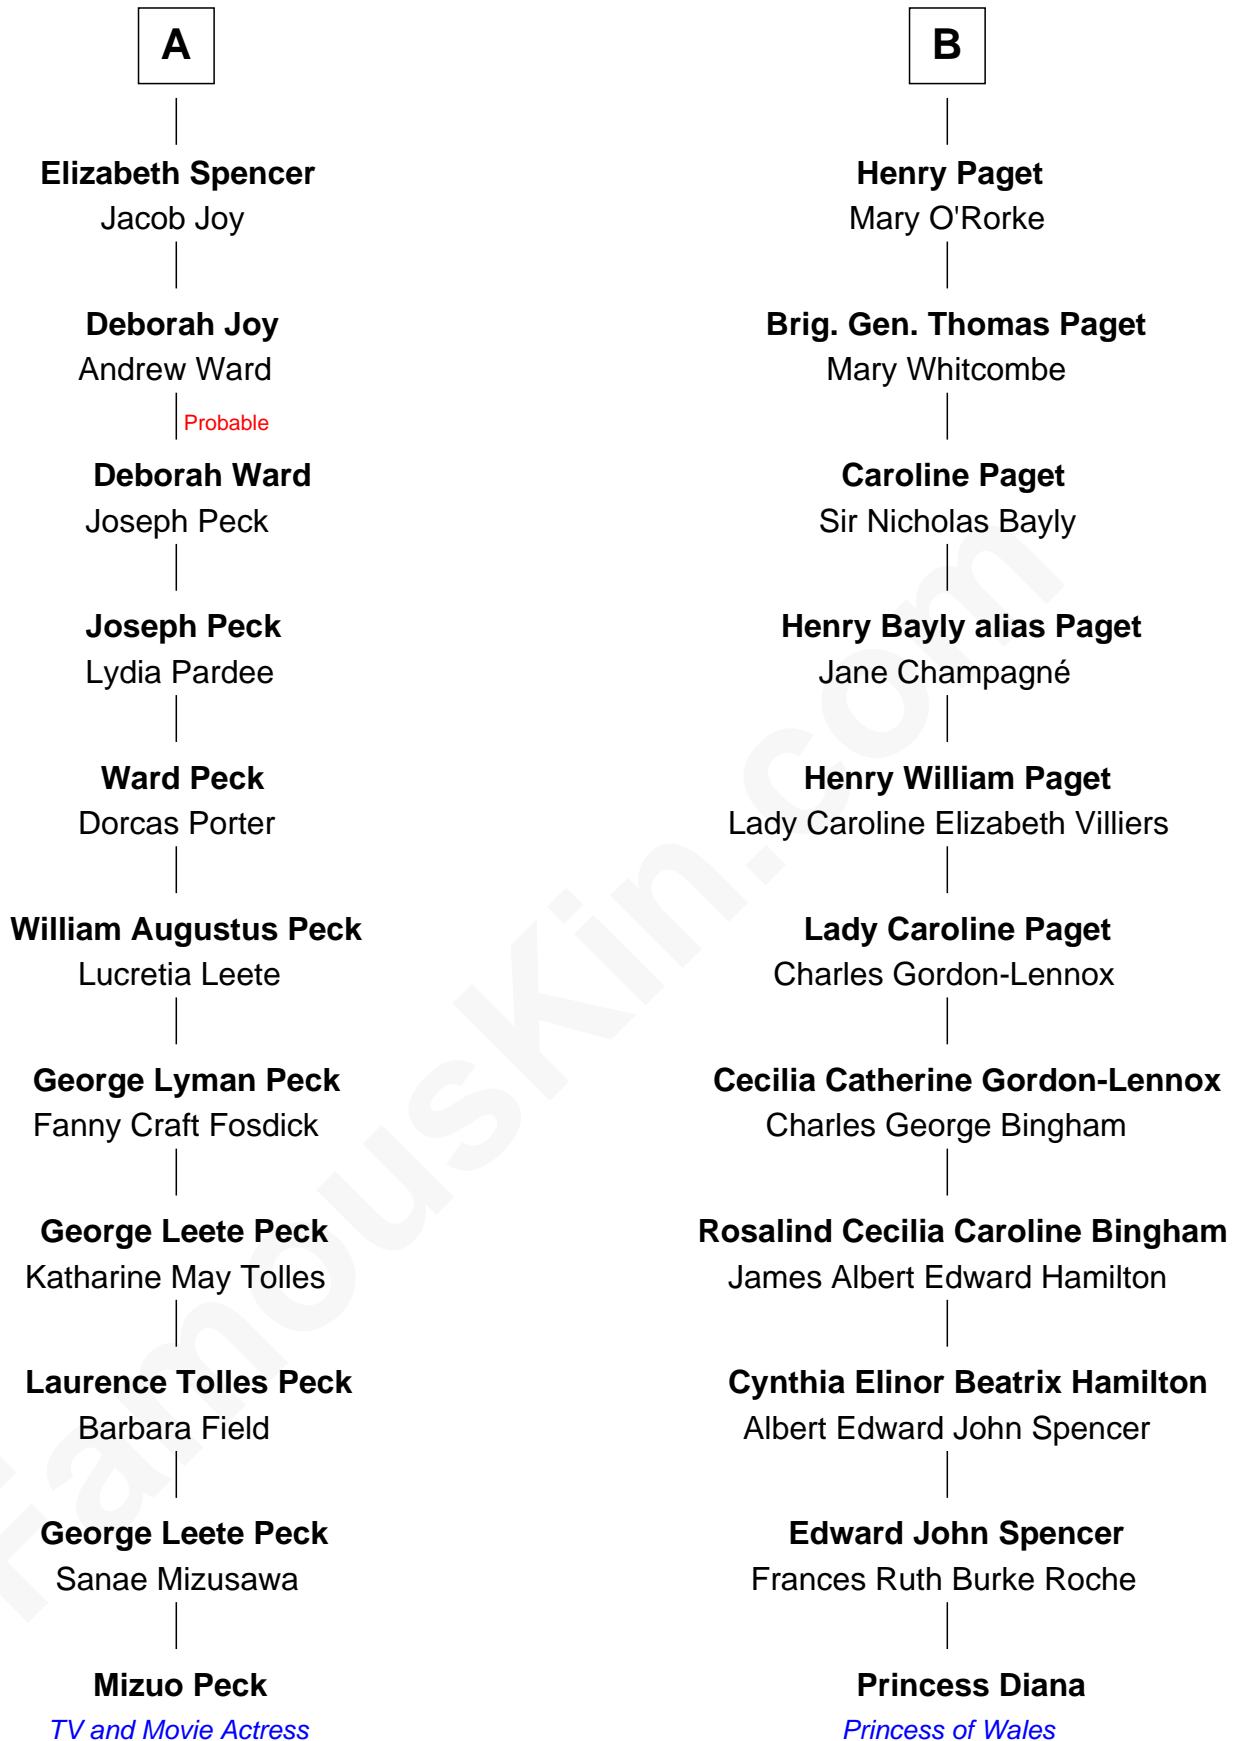

# FamousKin.com Relationship Chart of

**Mizuo Peck**

TV and Movie Actress

17th cousin of

**Princess Diana**

Princess of Wales

**Sir Nicholas Poyntz**

Elizabeth Mill

**Henry Collamore**

Margaret Blight

**Elizabeth Collamore**

Bartholomew Harris

**Agnes Harris**

William Spencer

**A**

**John Poyntz**

Alice Cox

**Sir Robert Poyntz**

Margaret Woodville

**Sir Anthony Poyntz**

Elizabeth Huddesfield

**Margaret Poyntz**

Sir John Newton

**Nazareth Newton**

Thomas Paget

**William Paget**

Lettice Knollys

**William Paget**

Frances Rich

**B**

Mizuo Peck photo by [David Shankbone](#) ([CC BY-SA 3.0](#))