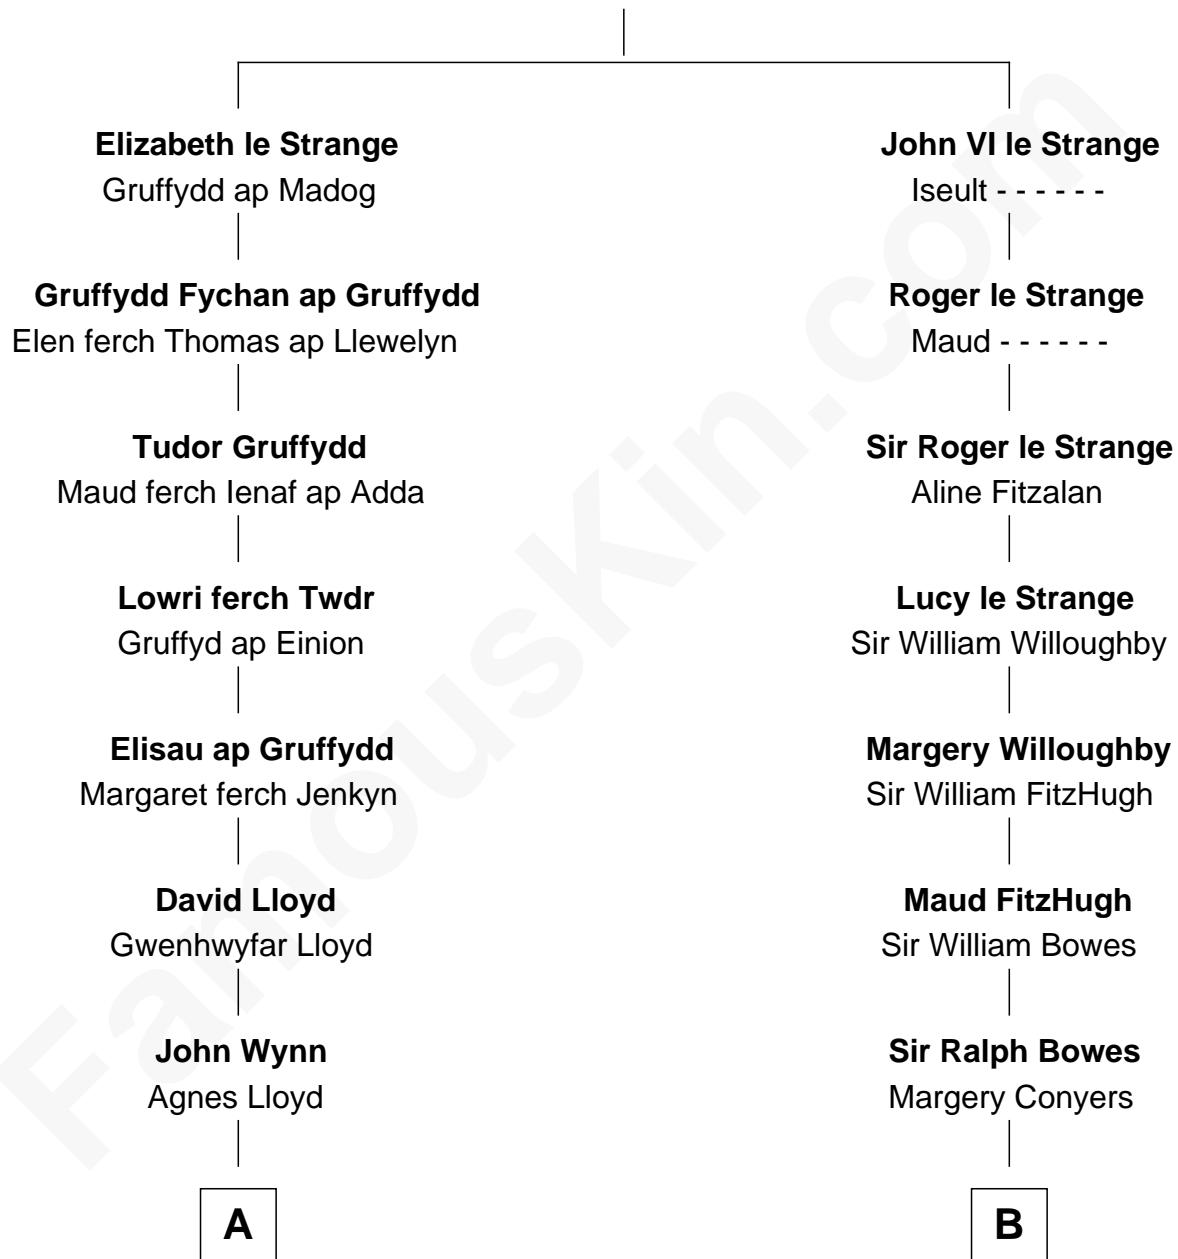

FamousKin.com Relationship Chart of

Mizuo Peck

TV and Movie Actress

20th cousin 1 time removed of

Prince William

Prince of Wales

John V le Strange

Maud de Walton

C

George Leete Peck
Katharine May Tolles

Laurence Tolles Peck
Barbara Field

George Leete Peck
Sanae Mizusawa

Mizuo Peck
TV and Movie Actress

D

Claude George Bowes-Lyon
Cecilia Nina Cavendish-Bentinck

Elizabeth Bowes-Lyon
George VI, King of the United Kingdom

Elizabeth II, Queen of the United Kingdom
Prince Philip of Edinburgh

Charles III, King of the United Kingdom
Princess Diana Frances Spencer

Prince William
Prince of Wales