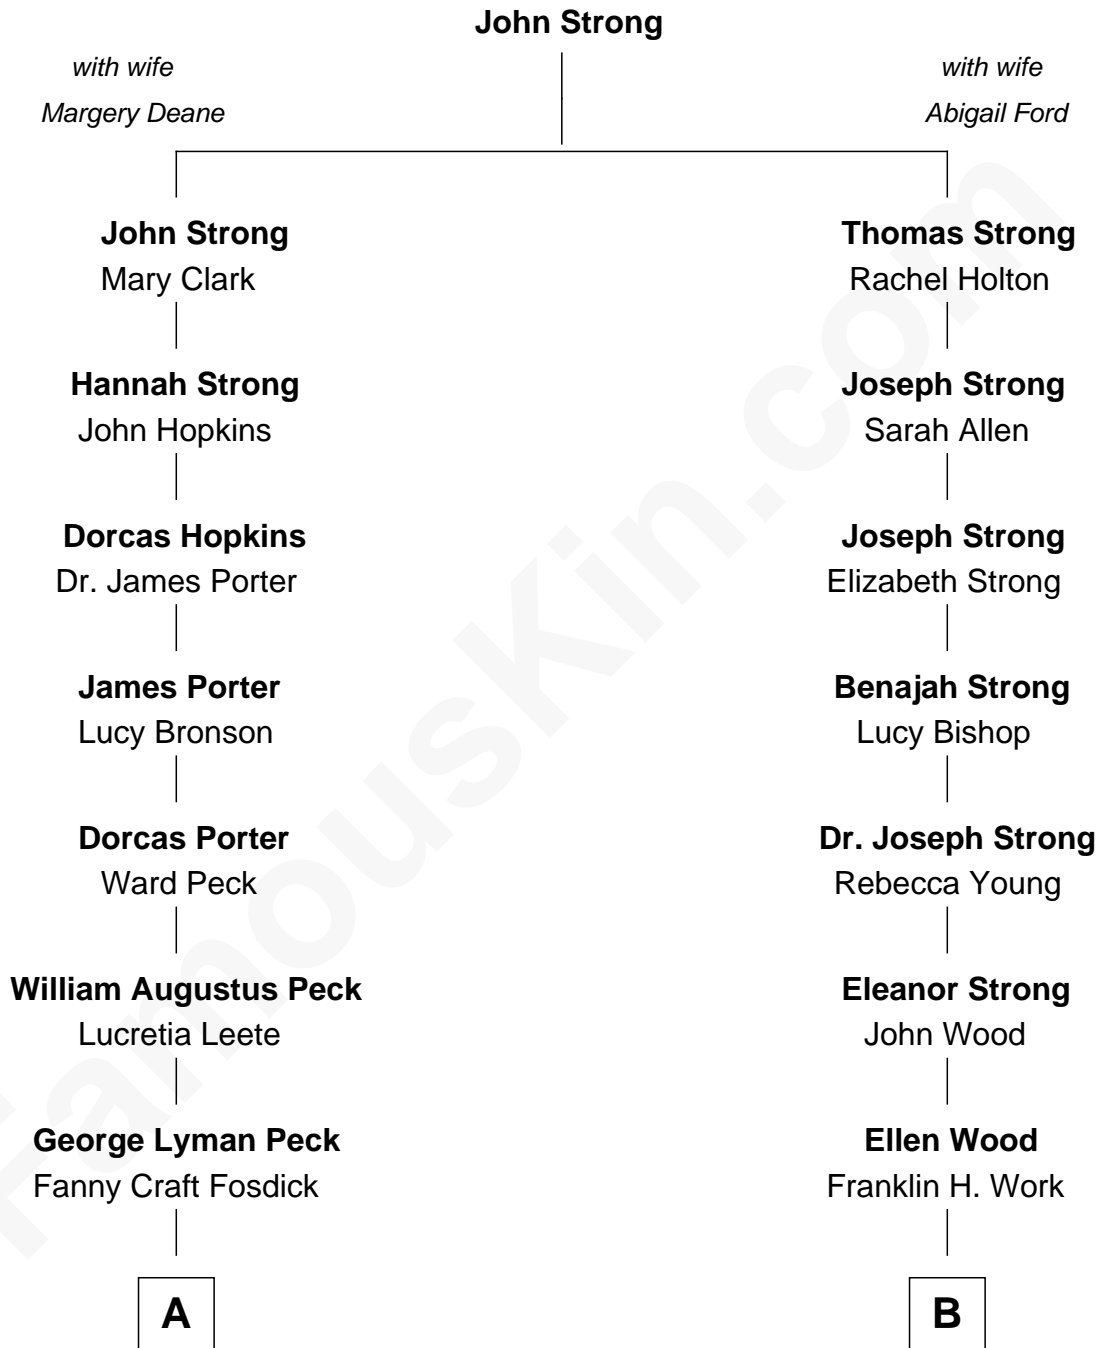

FamousKin.com Relationship Chart of

Mizuo Peck

TV and Movie Actress

10th cousin 1 time removed of

Prince William

Prince of Wales

A

George Leete Peck
Katharine May Tolles

Laurence Tolles Peck
Barbara Field

George Leete Peck
Sanae Mizusawa

Mizuo Peck
TV and Movie Actress

B

Frances Eleanor Work
James Boothby Burke Roche

Edmund Maurice Burke Roche
Ruth Sylvia Gill

Frances Ruth Burke Roche
Edward John Spencer