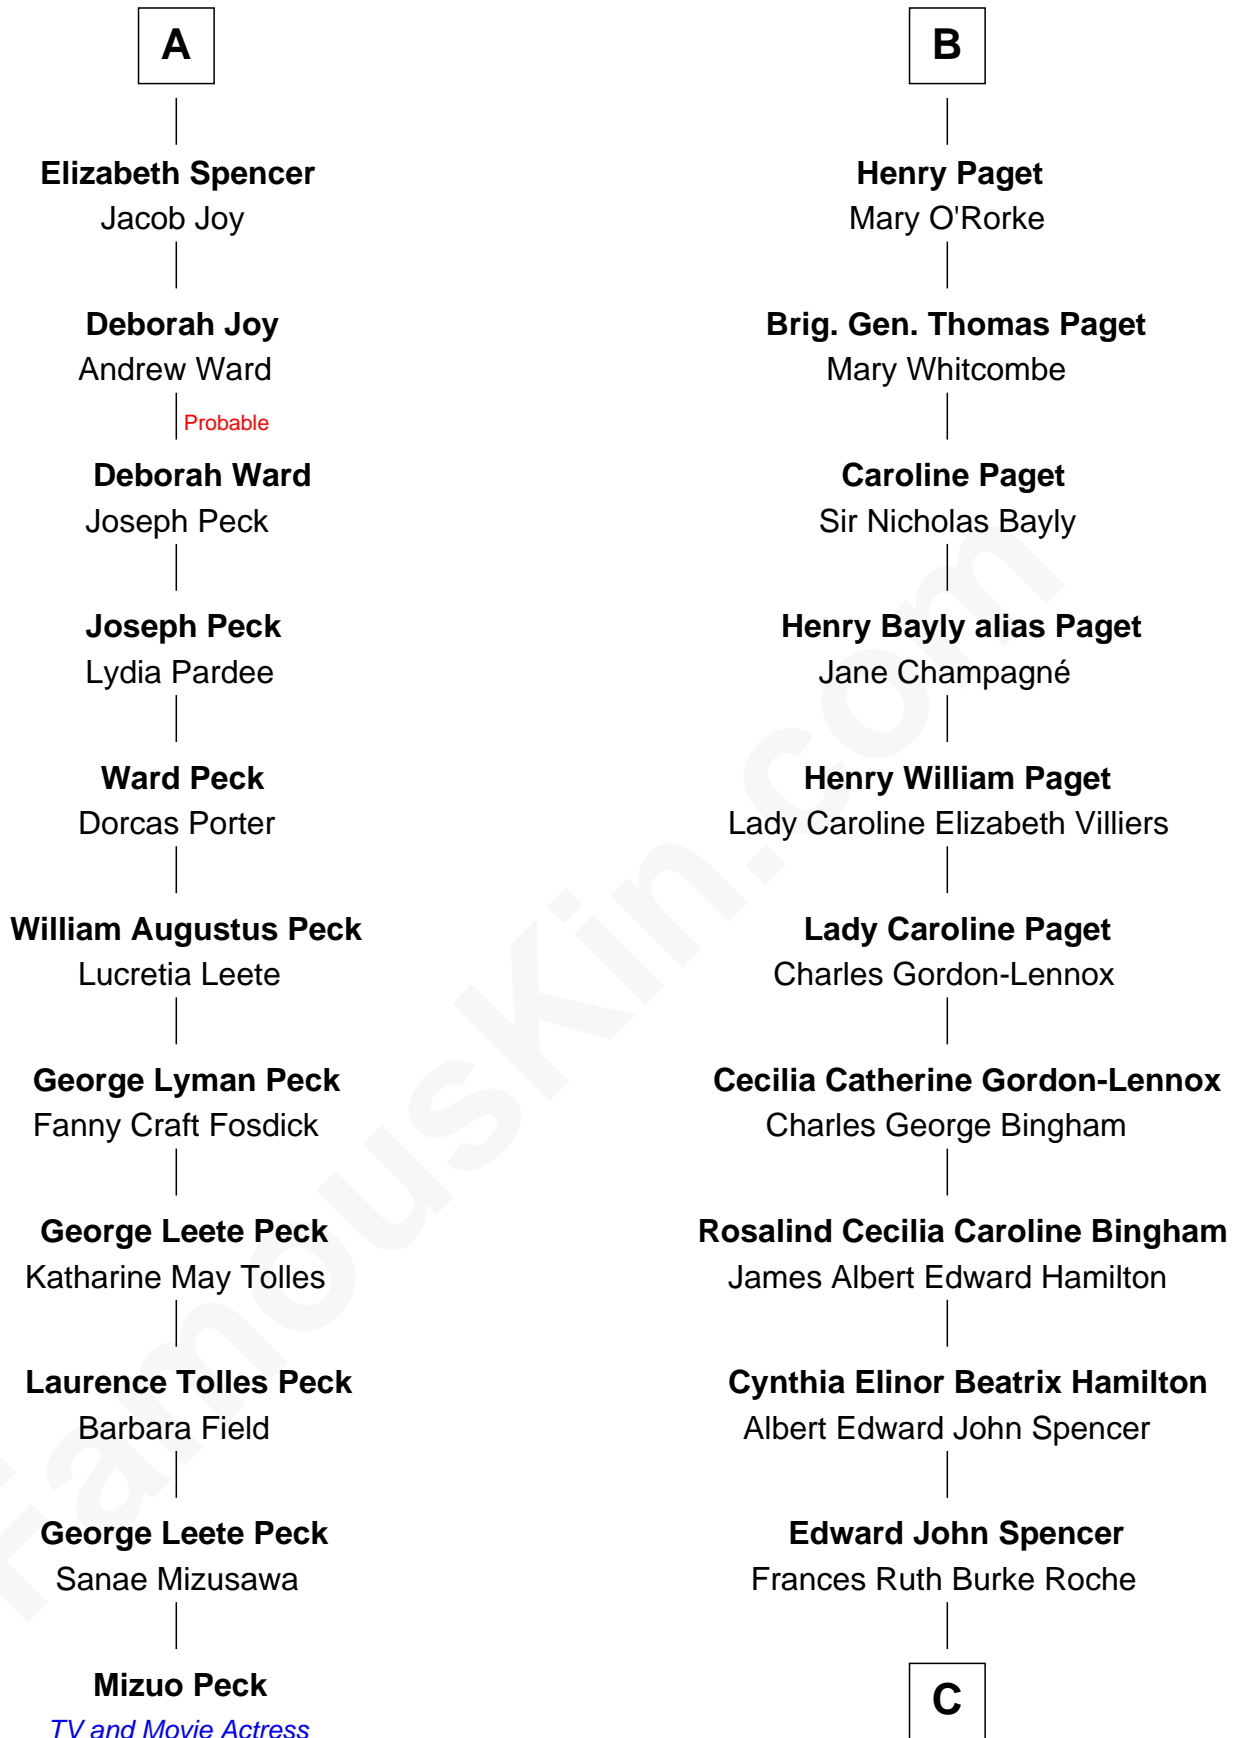

# FamousKin.com Relationship Chart of

**Mizuo Peck**

*TV and Movie Actress*

17th cousin 1 time removed of

**Prince Harry**

*Duke of Sussex*

**Sir Nicholas Poyntz**

Elizabeth Mill

Alice Cox

**Sir Robert Poyntz**

Margaret Woodville

**Sir Anthony Poyntz**

Elizabeth Huddesfield

**Margaret Poyntz**

Sir John Newton

**Nazareth Newton**

Thomas Paget

**William Paget**

Lettice Knollys

**William Paget**

Frances Rich

**B**

**C**

**Princess Diana Frances Spencer**  
Charles III, King of the United Kingdom