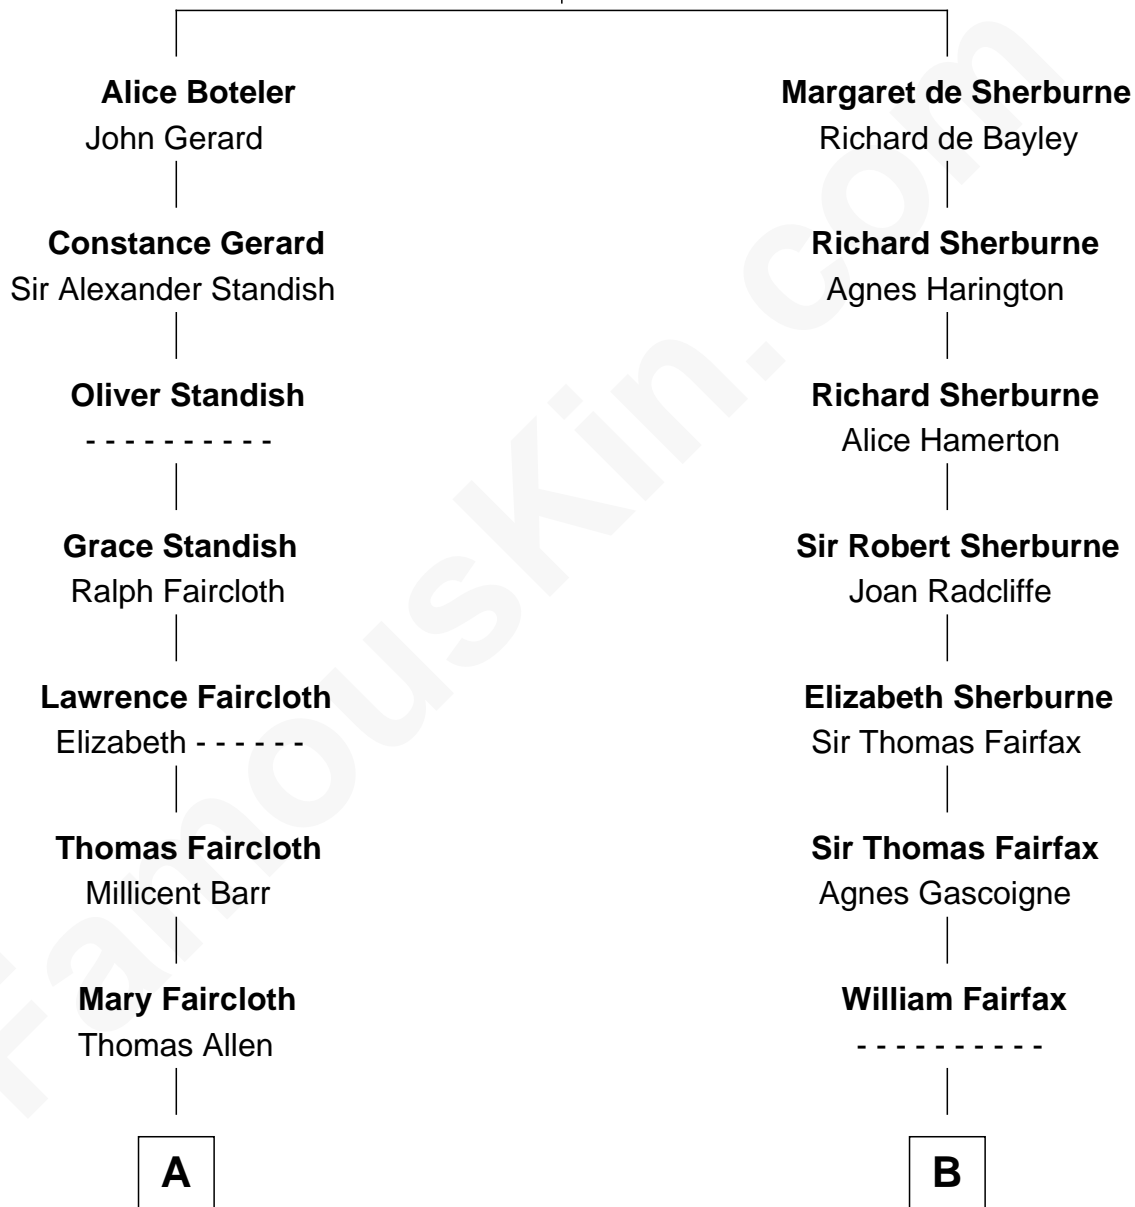

# FamousKin.com Relationship Chart of

**Mizuo Peck**

*TV and Movie Actress*

14th cousin 6 times removed of

**Harriet Martineau**

*Author of The Hour and the Man*

**Alice Plumpton**

*with husband*  
Sir John Boteler

*with husband*  
Sir Richard de Sherburne

**C**

—  
**George Leete Peck**  
Katharine May Tolles

—  
**Laurence Tolles Peck**  
Barbara Field

—  
**George Leete Peck**  
Sanae Mizusawa

—  
**Mizuo Peck**  
*TV and Movie Actress*