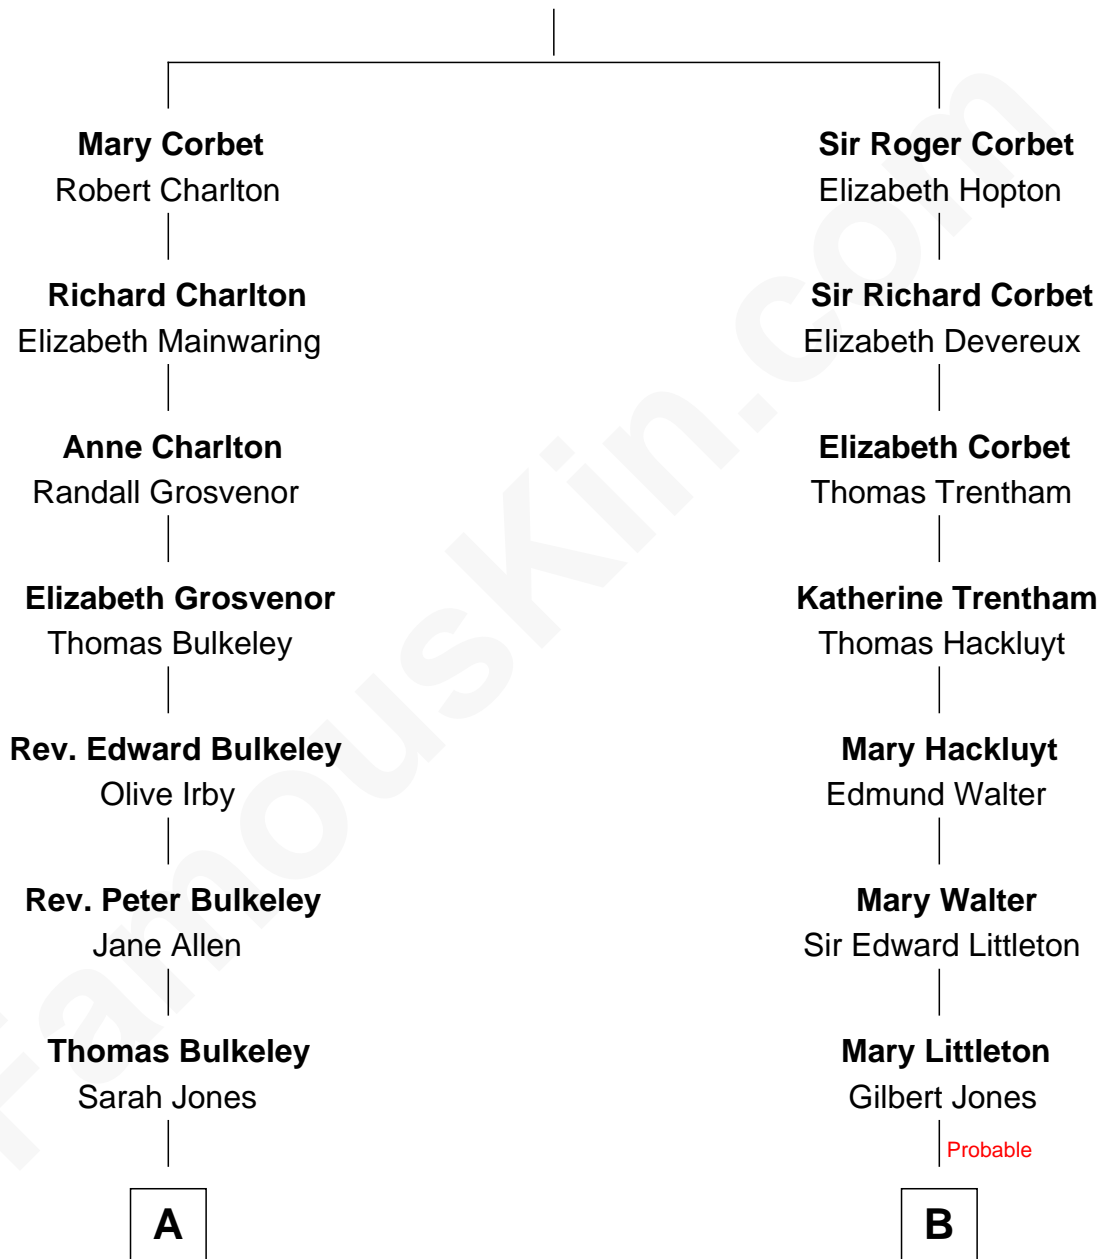

FamousKin.com Relationship Chart of

Mizuo Peck

TV and Movie Actress

18th cousin of

Mary Chapin Carpenter

Singer and Songwriter

Sir Robert Corbet

Margaret - - - - -

C

George Leete Peck

Sanae Mizusawa

Mizuo Peck

TV and Movie Actress

D

Chapin Carpenter

Mary Bowie Robertson