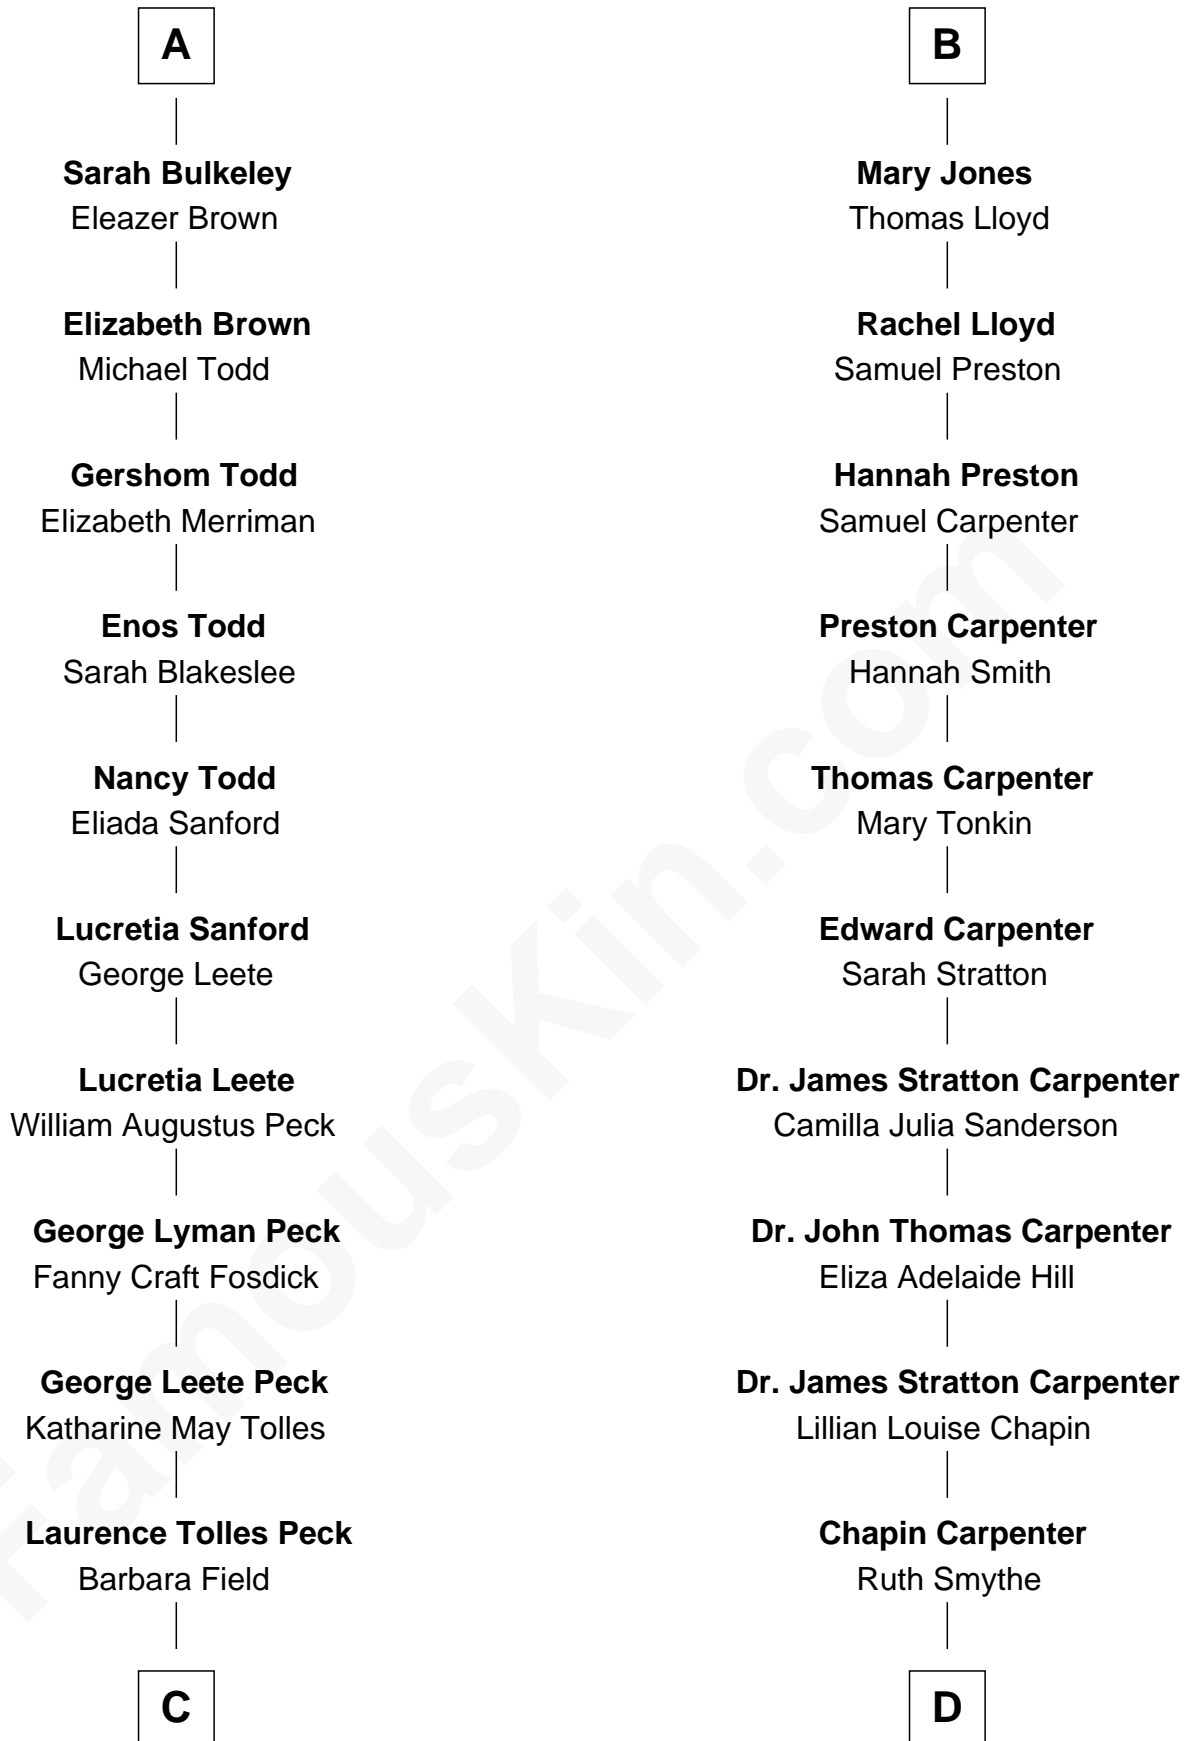

FamousKin.com Relationship Chart of

Mizuo Peck

TV and Movie Actress

18th cousin of

Mary Chapin Carpenter

Singer and Songwriter

Sir Robert Corbet

Margaret - - - - -

C

George Leete Peck

Sanae Mizusawa

Mizuo Peck

TV and Movie Actress

D

Chapin Carpenter

Mary Bowie Robertson