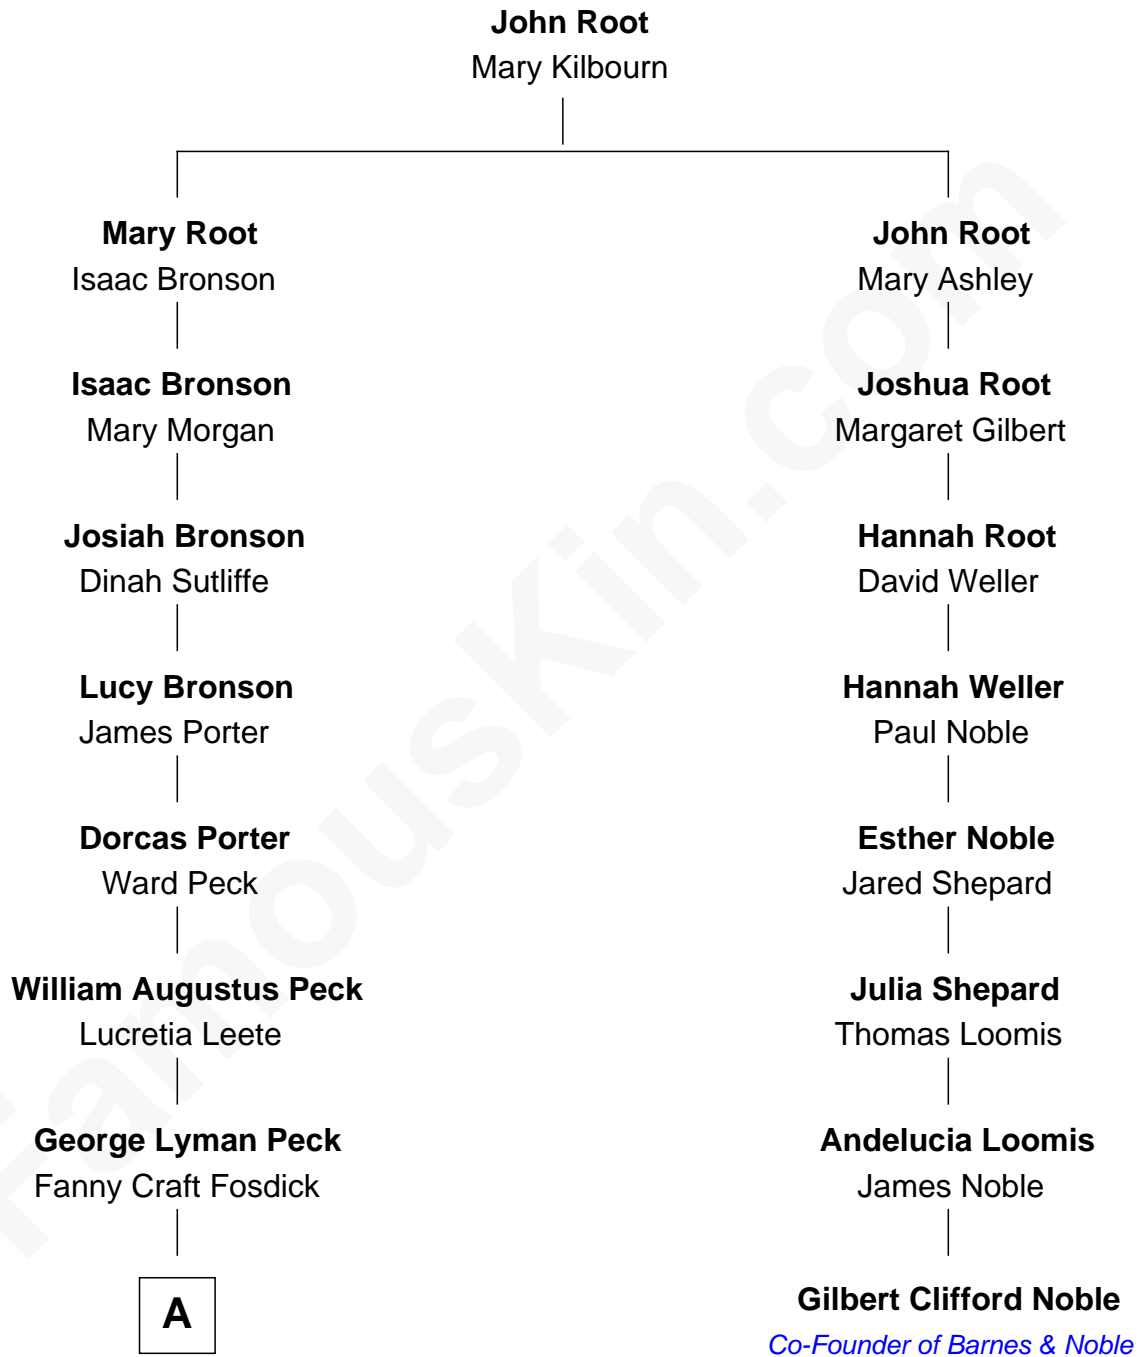

FamousKin.com Relationship Chart of

Mizuo Peck

TV and Movie Actress

7th cousin 3 times removed of

Gilbert Clifford Noble

Co-Founder of Barnes & Noble

A

George Leete Peck
Katharine May Tolles

Laurence Tolles Peck
Barbara Field

George Leete Peck
Sanae Mizusawa

Mizuo Peck
TV and Movie Actress

FamousKin.com