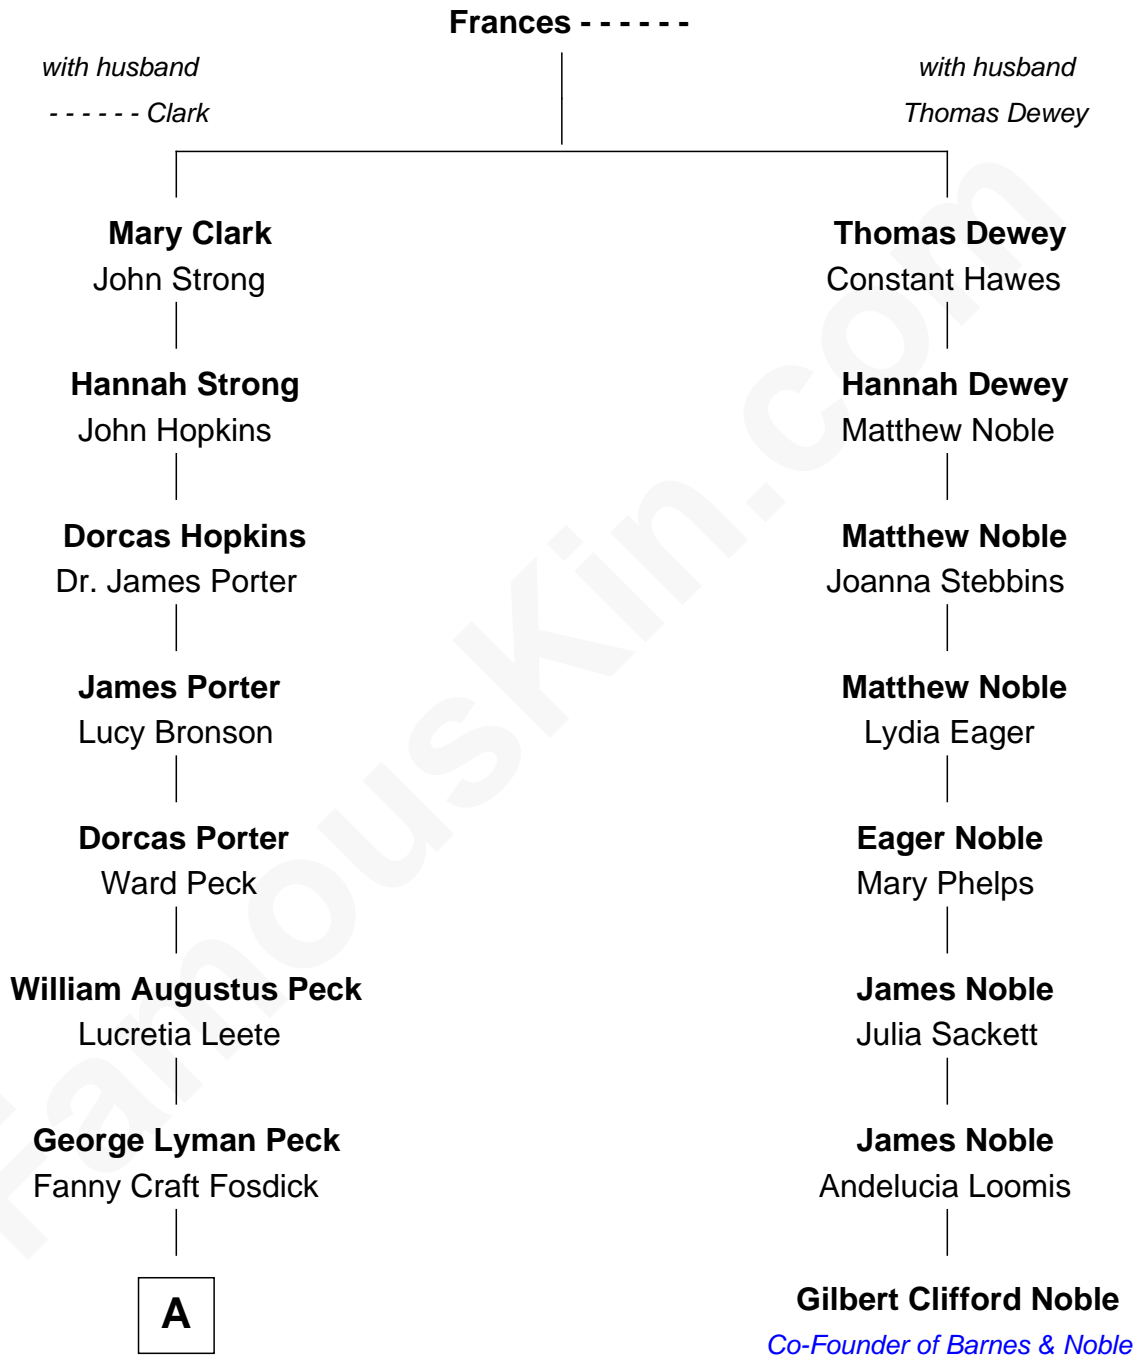

FamousKin.com

Relationship Chart of

Mizuo Peck

TV and Movie Actress

7th cousin 3 times removed of

Gilbert Clifford Noble

Co-Founder of Barnes & Noble

A

George Leete Peck
Katharine May Tolles

Laurence Tolles Peck
Barbara Field

George Leete Peck
Sanae Mizusawa

Mizuo Peck
TV and Movie Actress

FamousKin.com