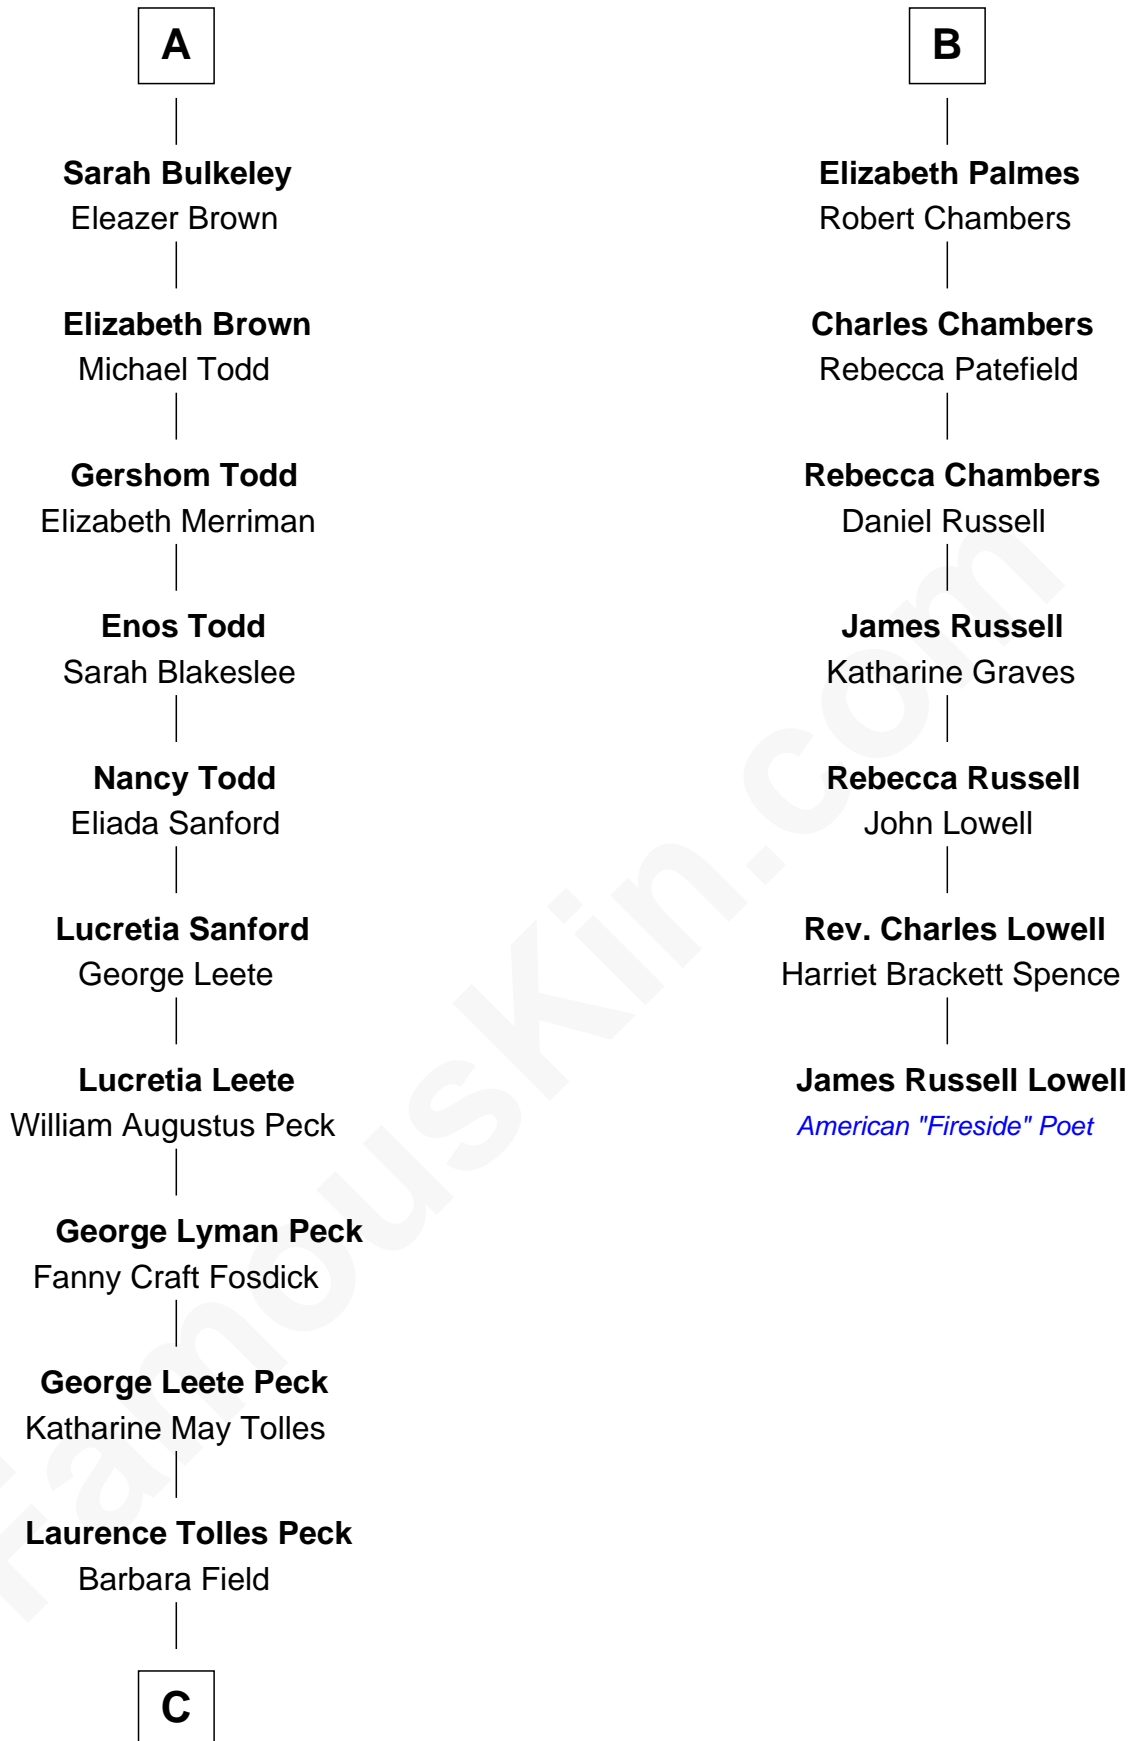

# FamousKin.com Relationship Chart of

**Mizuo Peck**

*TV and Movie Actress*

13th cousin 5 times removed of

**James Russell Lowell**

*American "Fireside" Poet*

**Sir Robert Corbet**

Margaret - - - - -

**C**

George Leete Peck

Sanae Mizusawa

Mizuo Peck

*TV and Movie Actress*

FamousKin.com