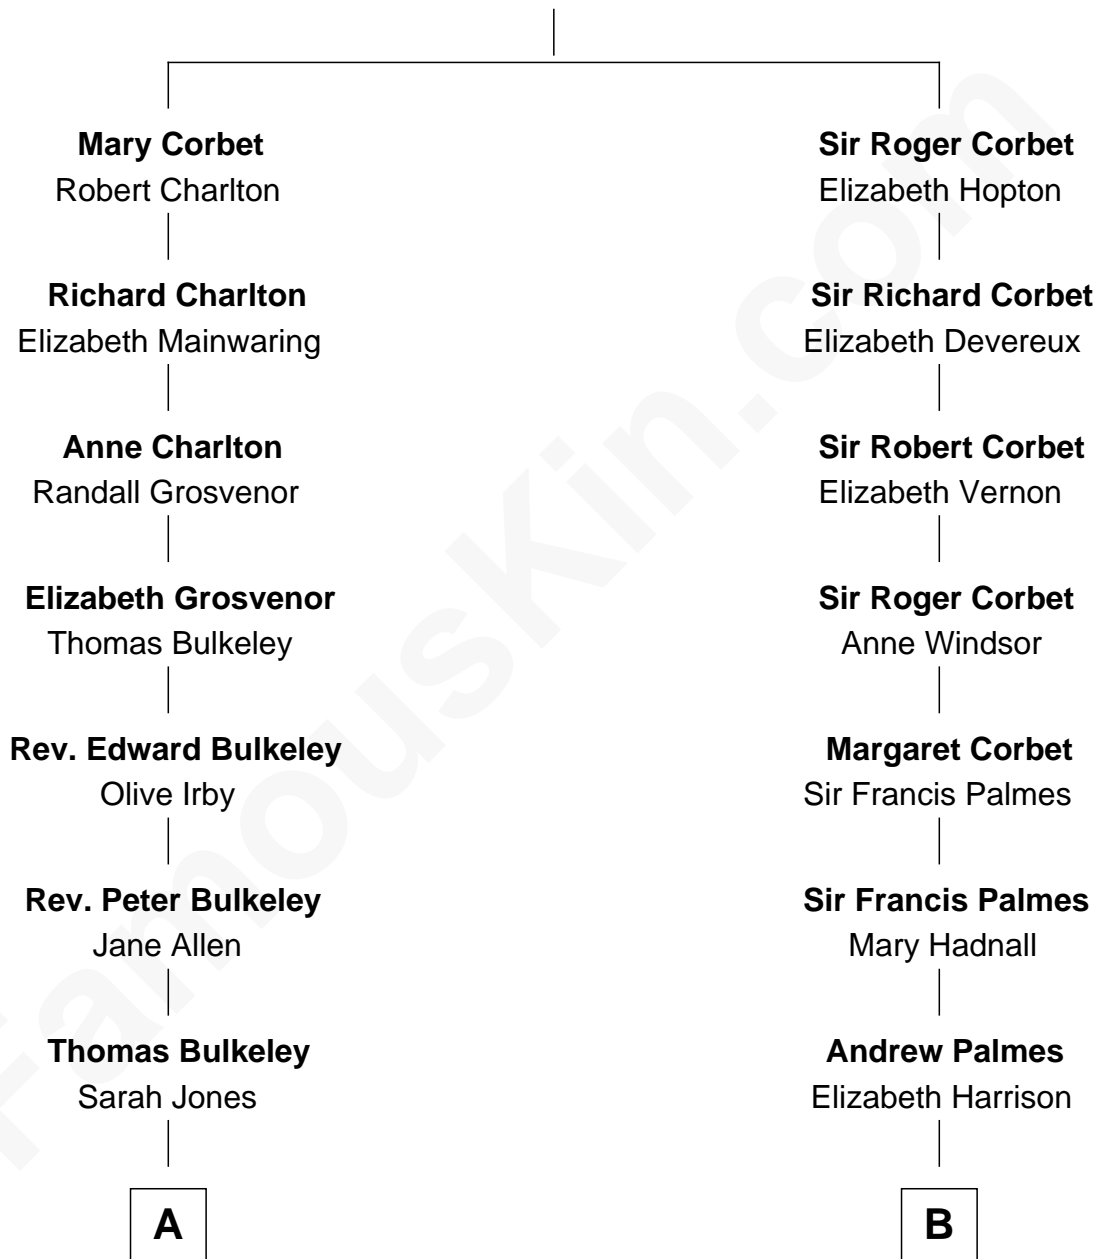

# FamousKin.com Relationship Chart of

**Mizuo Peck**

*TV and Movie Actress*

13th cousin 5 times removed of

**James Russell Lowell**

*American "Fireside" Poet*

**Sir Robert Corbet**

Margaret - - - - -

**C**

George Leete Peck

Sanae Mizusawa

Mizuo Peck

*TV and Movie Actress*

FamousKin.com