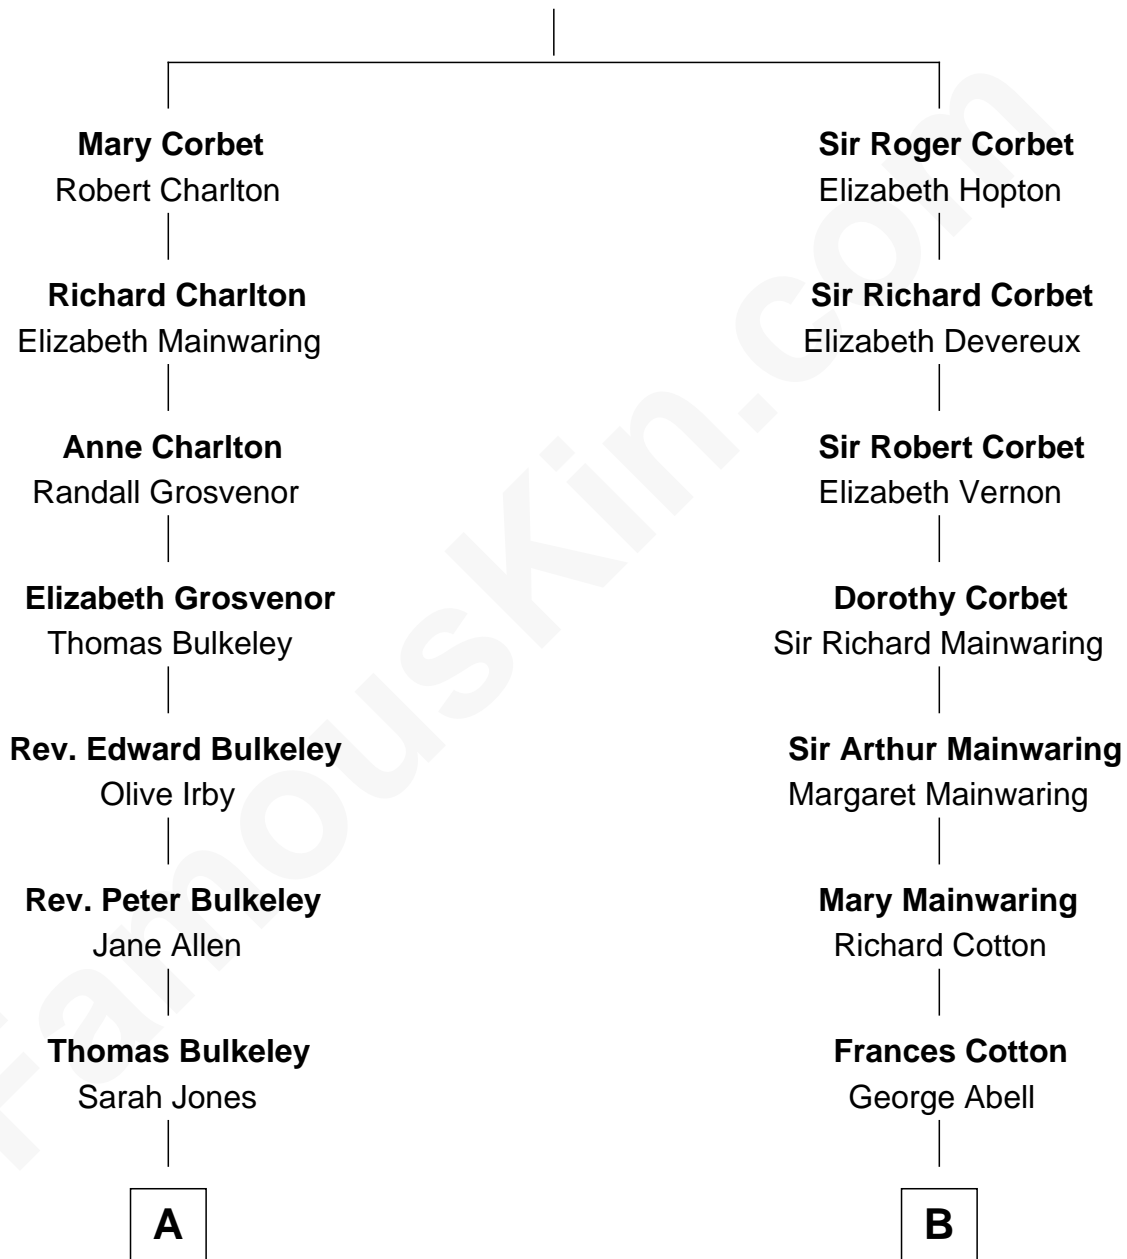

FamousKin.com Relationship Chart of

Mizuo Peck

TV and Movie Actress

17th cousin 1 time removed of

John Adams Morgan

1952 Olympic Sailing Gold Medalist

Sir Robert Corbet

Margaret - - - - -

C

George Leete Peck

Sanae Mizusawa

Mizuo Peck

TV and Movie Actress

FamousKin.com