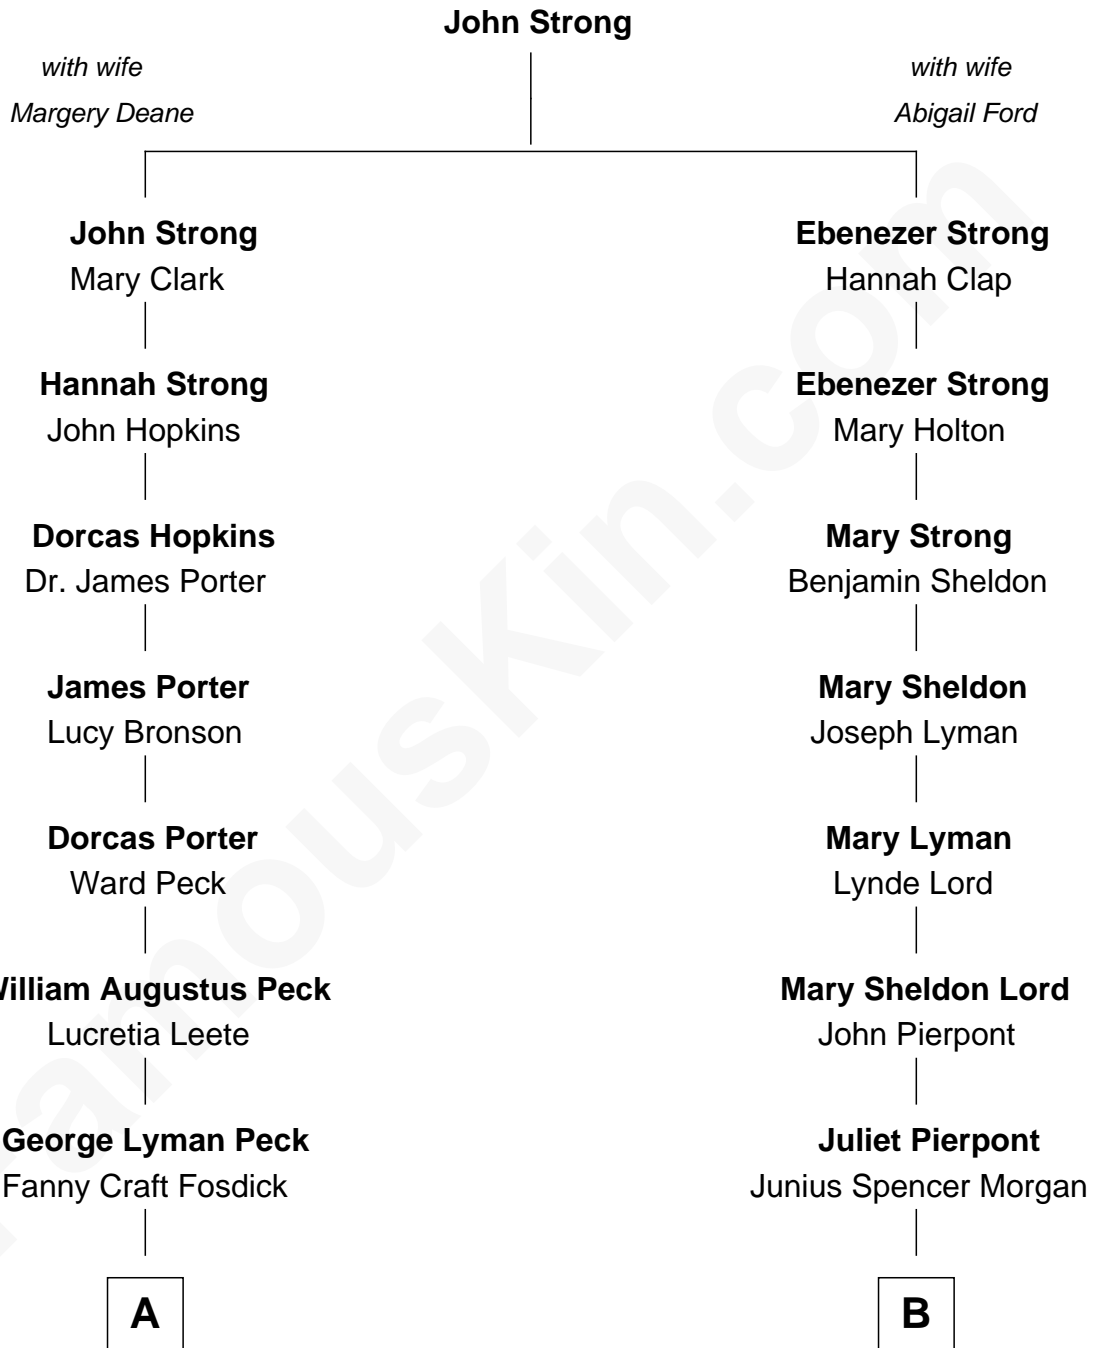

FamousKin.com Relationship Chart of

Mizuo Peck

TV and Movie Actress

10th cousin of

John Adams Morgan

1952 Olympic Sailing Gold Medalist

A

George Leete Peck
Katharine May Tolles

Laurence Tolles Peck
Barbara Field

George Leete Peck
Sanae Mizusawa

Mizuo Peck
TV and Movie Actress

B

John Pierpont Morgan
Frances Louisa Tracy

John Pierpont Morgan
Jane Norton Grew

Henry Sturgis Morgan
Catherine Frances Lovering Adams