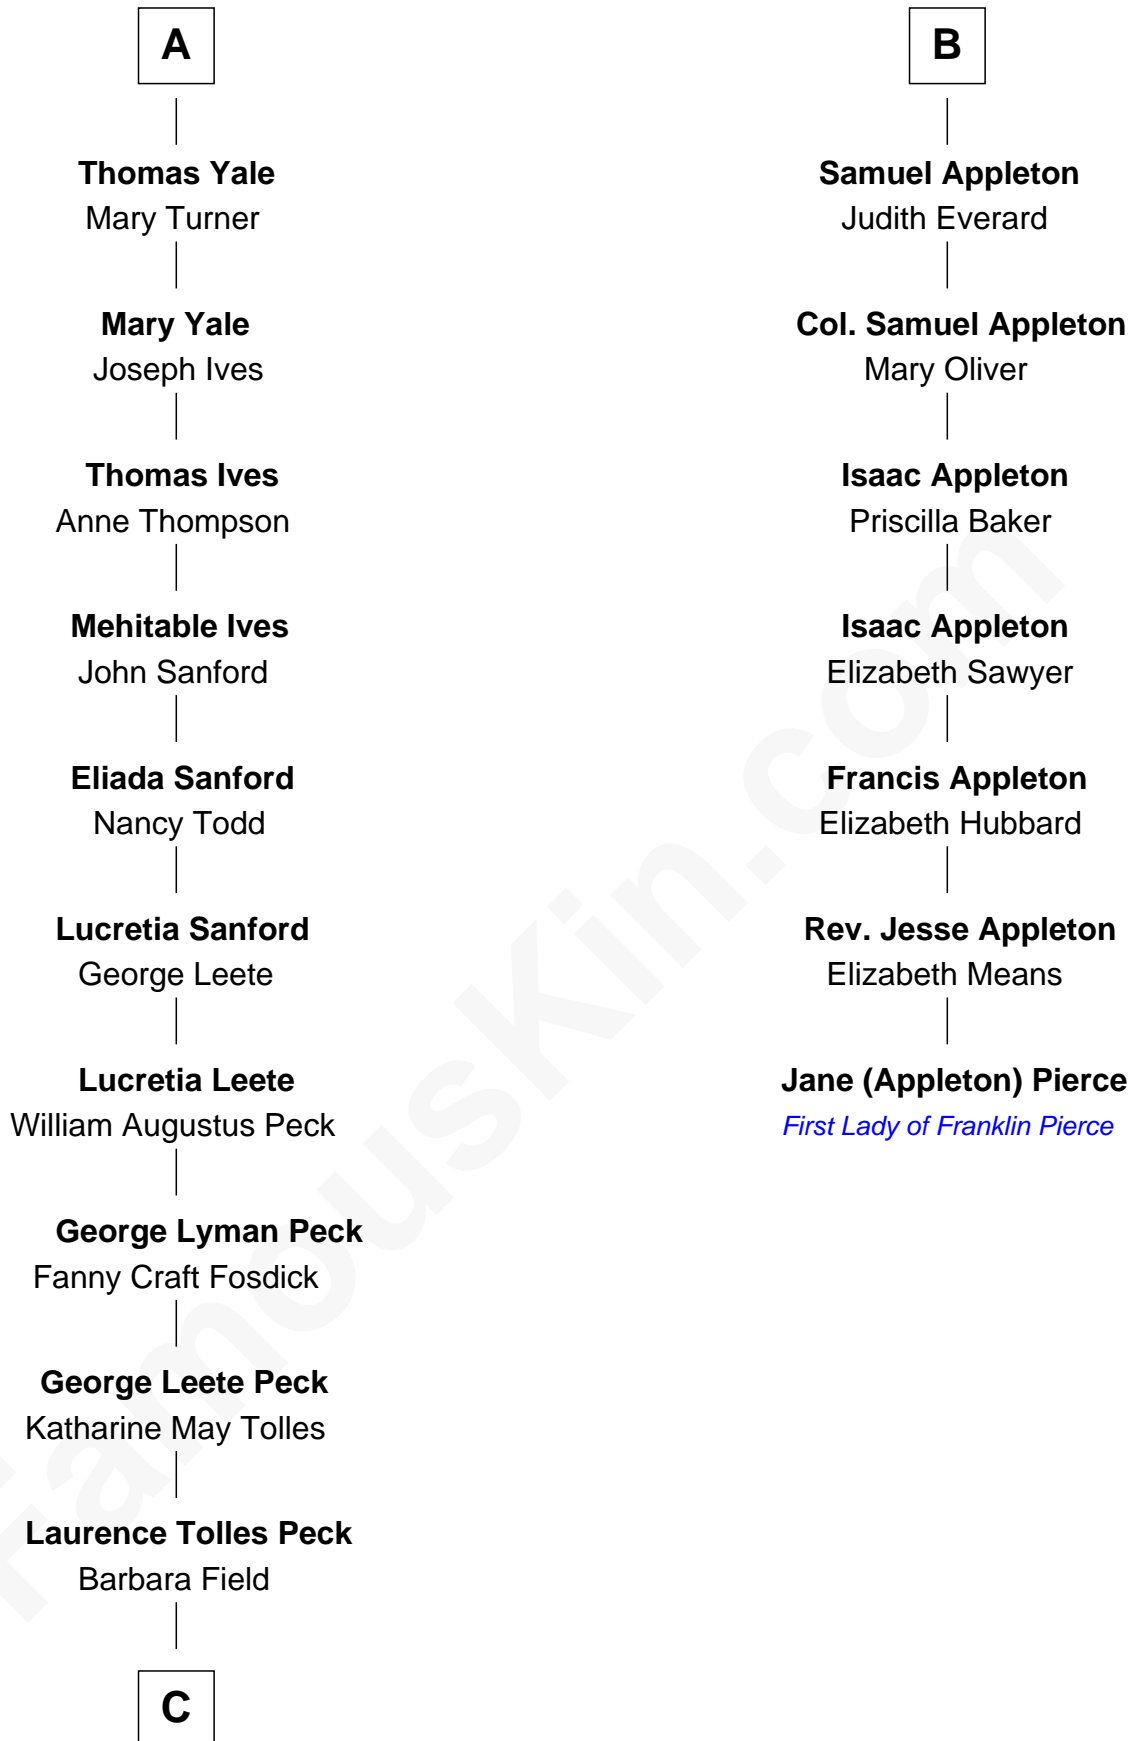

# FamousKin.com Relationship Chart of

**Mizuo Peck**

*TV and Movie Actress*

13th cousin 5 times removed of

**Jane (Appleton) Pierce**

*First Lady of President Franklin Pierce*

**Gruffydd Fychan ap Gruffydd**

**John Wynn**  
*Agnes Lloyd*

**Rev. David Yale**  
*Frances Lloyd*

**Thomas Yale**  
*Ann Lloyd*

**A**

**Lowri ferch Gruffydd Fychan**  
*Robert Puleston*

**Angharad Puleston**  
*Edward Trevor ap Daffyd*

**Rose Trevor ferch Edward**  
*Otewell Worsley*

**Margaret Worsley**  
*Adrian Whetehill*

**Sir Richard Whetehill**  
*Elizabeth Muston*

**Margery Whetehill**  
*Edward Isaac*

**Mary Isaac**  
*Thomas Appleton*

**B**

FamousKin.com