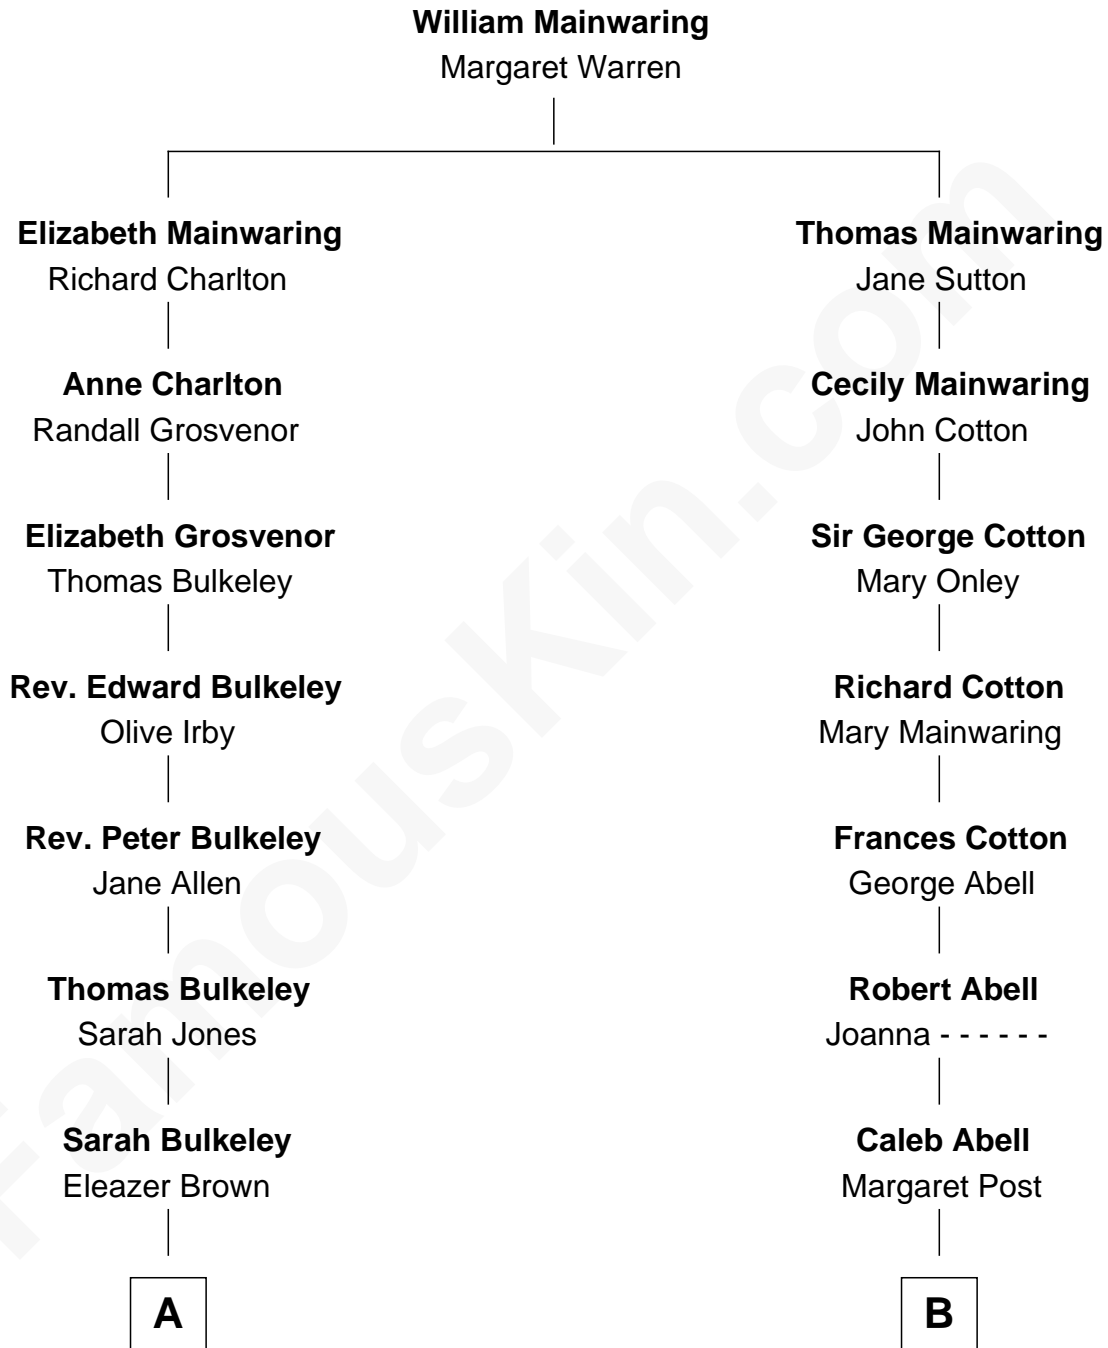

# FamousKin.com Relationship Chart of

**Mizuo Peck**

*TV and Movie Actress*

14th cousin 3 times removed of

**Henry Sturgis Morgan**

*Co-Founder of Morgan Stanley*

**A**

**Elizabeth Brown**

Michael Todd

**Gershom Todd**

Elizabeth Merriman

**Enos Todd**

Sarah Blakeslee

**Nancy Todd**

Eliada Sanford

**Lucretia Sanford**

George Leete

**Lucretia Leete**

William Augustus Peck

**George Lyman Peck**

Fanny Craft Fosdick

**George Leete Peck**

Katharine May Tolles

**Laurence Tolles Peck**