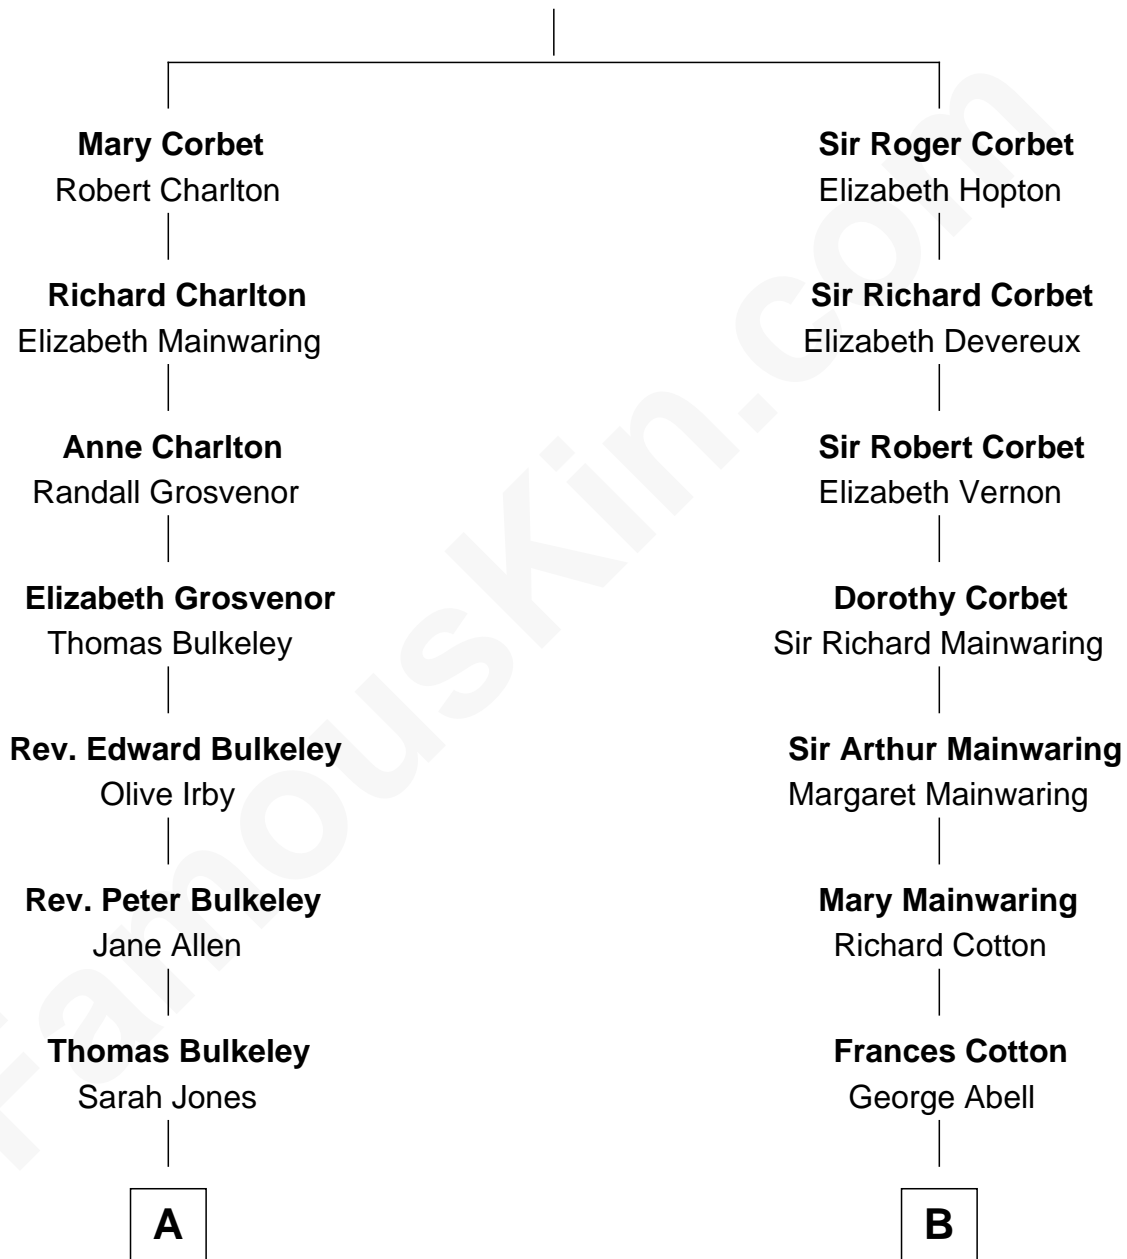

FamousKin.com Relationship Chart of

Mizuo Peck

TV and Movie Actress

16th cousin 2 times removed of

Henry Sturgis Morgan

Co-Founder of Morgan Stanley

Sir Robert Corbet

Margaret - - - - -

C

George Leete Peck

Sanae Mizusawa

Mizuo Peck

TV and Movie Actress

FamousKin.com