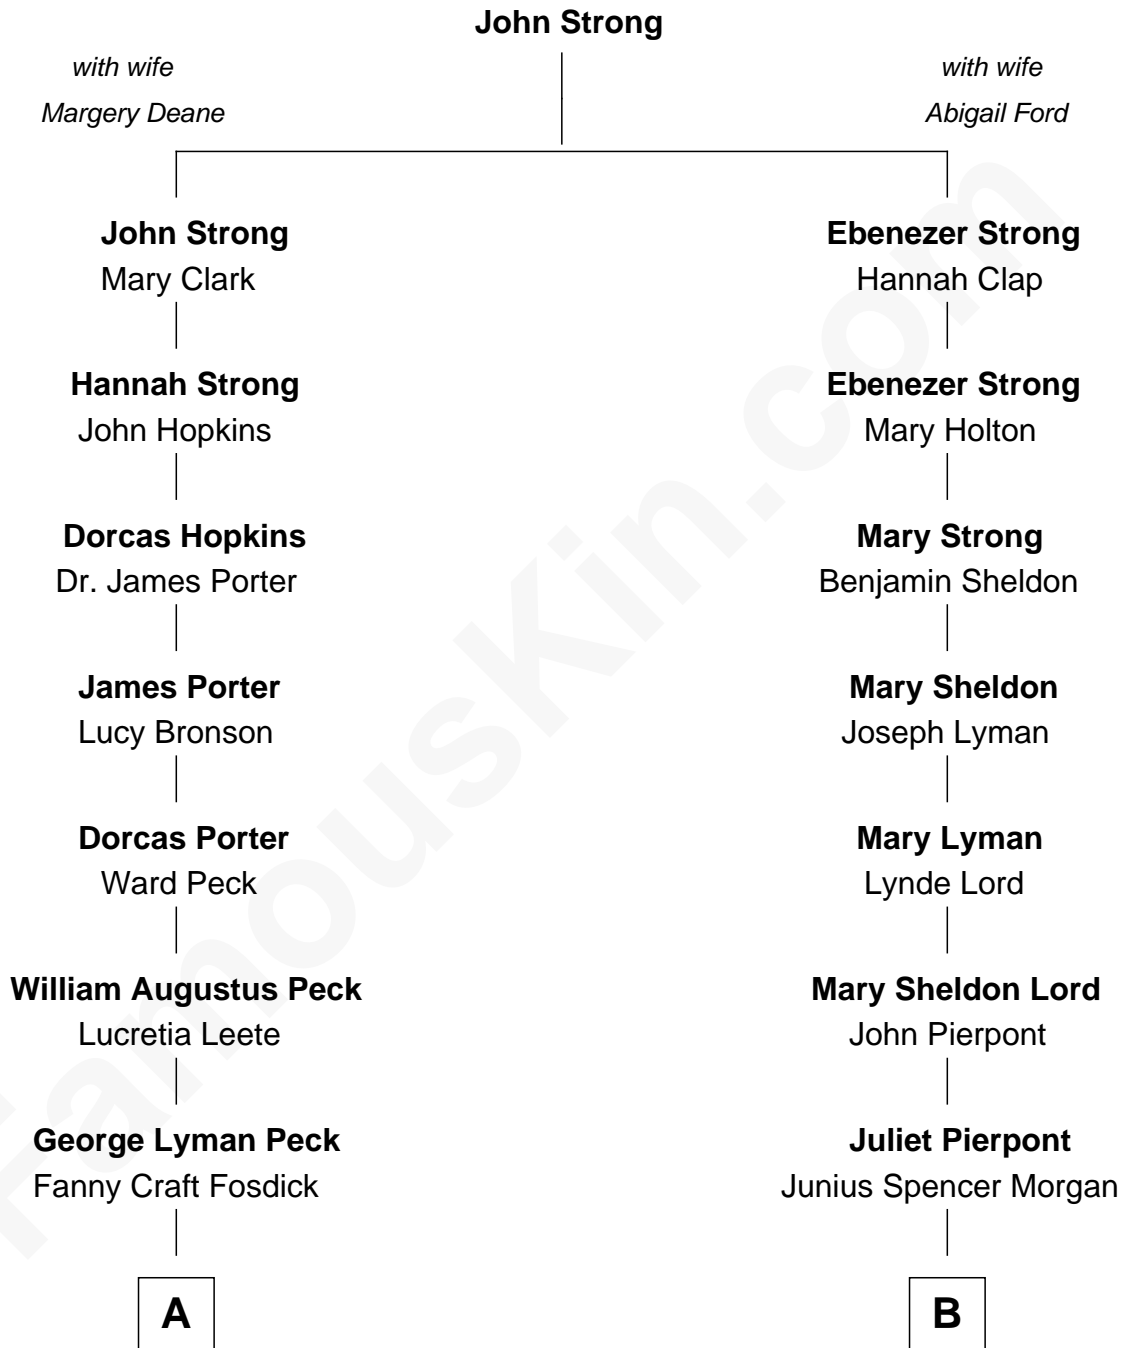

FamousKin.com Relationship Chart of

Mizuo Peck

TV and Movie Actress

9th cousin 1 time removed of

Henry Sturgis Morgan

Co-Founder of Morgan Stanley

A

George Leete Peck
Katharine May Tolles

Laurence Tolles Peck
Barbara Field

George Leete Peck
Sanae Mizusawa

Mizuo Peck
TV and Movie Actress

B

John Pierpont Morgan
Frances Louisa Tracy

John Pierpont Morgan
Jane Norton Grew

Henry Sturgis Morgan
Co-Founder of Morgan Stanley