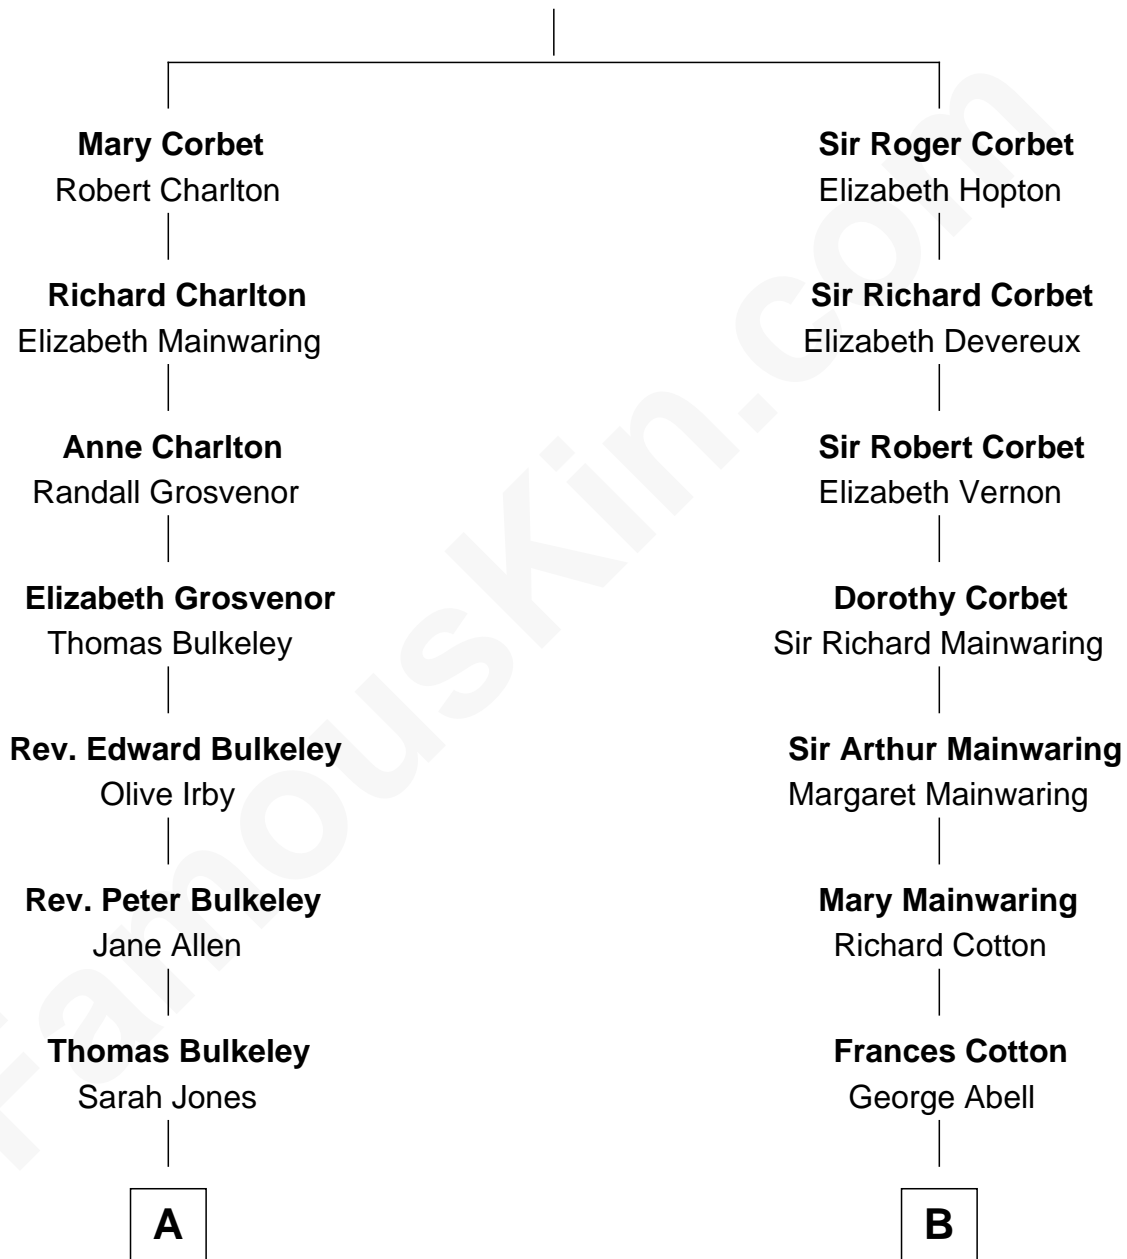

# FamousKin.com Relationship Chart of

**Mizuo Peck**

*TV and Movie Actress*

15th cousin 3 times removed of

**J.P. Morgan, Jr.**

*American Banker and Philanthropist*

**Sir Robert Corbet**

Margaret - - - - -

**C**

George Leete Peck

Sanae Mizusawa

**Mizuo Peck**

*TV and Movie Actress*

FamousKin.com