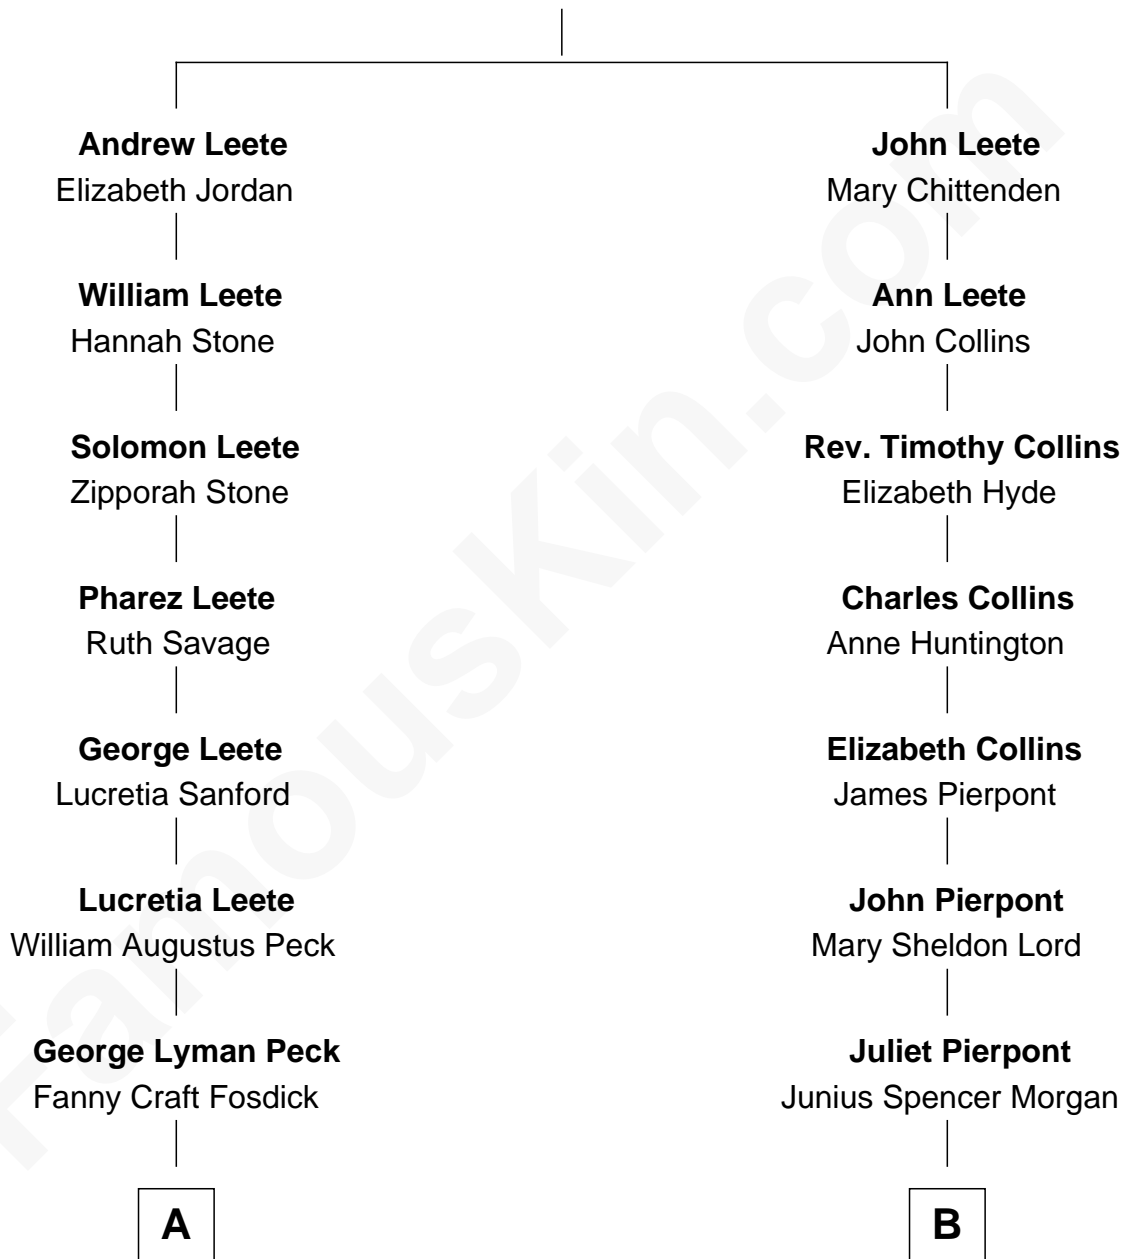

FamousKin.com Relationship Chart of

Mizuo Peck

TV and Movie Actress

8th cousin 2 times removed of

J.P. Morgan, Jr.

American Banker and Philanthropist

Gov. William Leete

Anna Payne

A

George Leete Peck
Katharine May Tolles

Laurence Tolles Peck
Barbara Field

George Leete Peck
Sanae Mizusawa

Mizuo Peck
TV and Movie Actress

B

John Pierpont Morgan
Frances Louisa Tracy

J.P. Morgan, Jr.
American Banker and Philanthropist

FamousKin.com