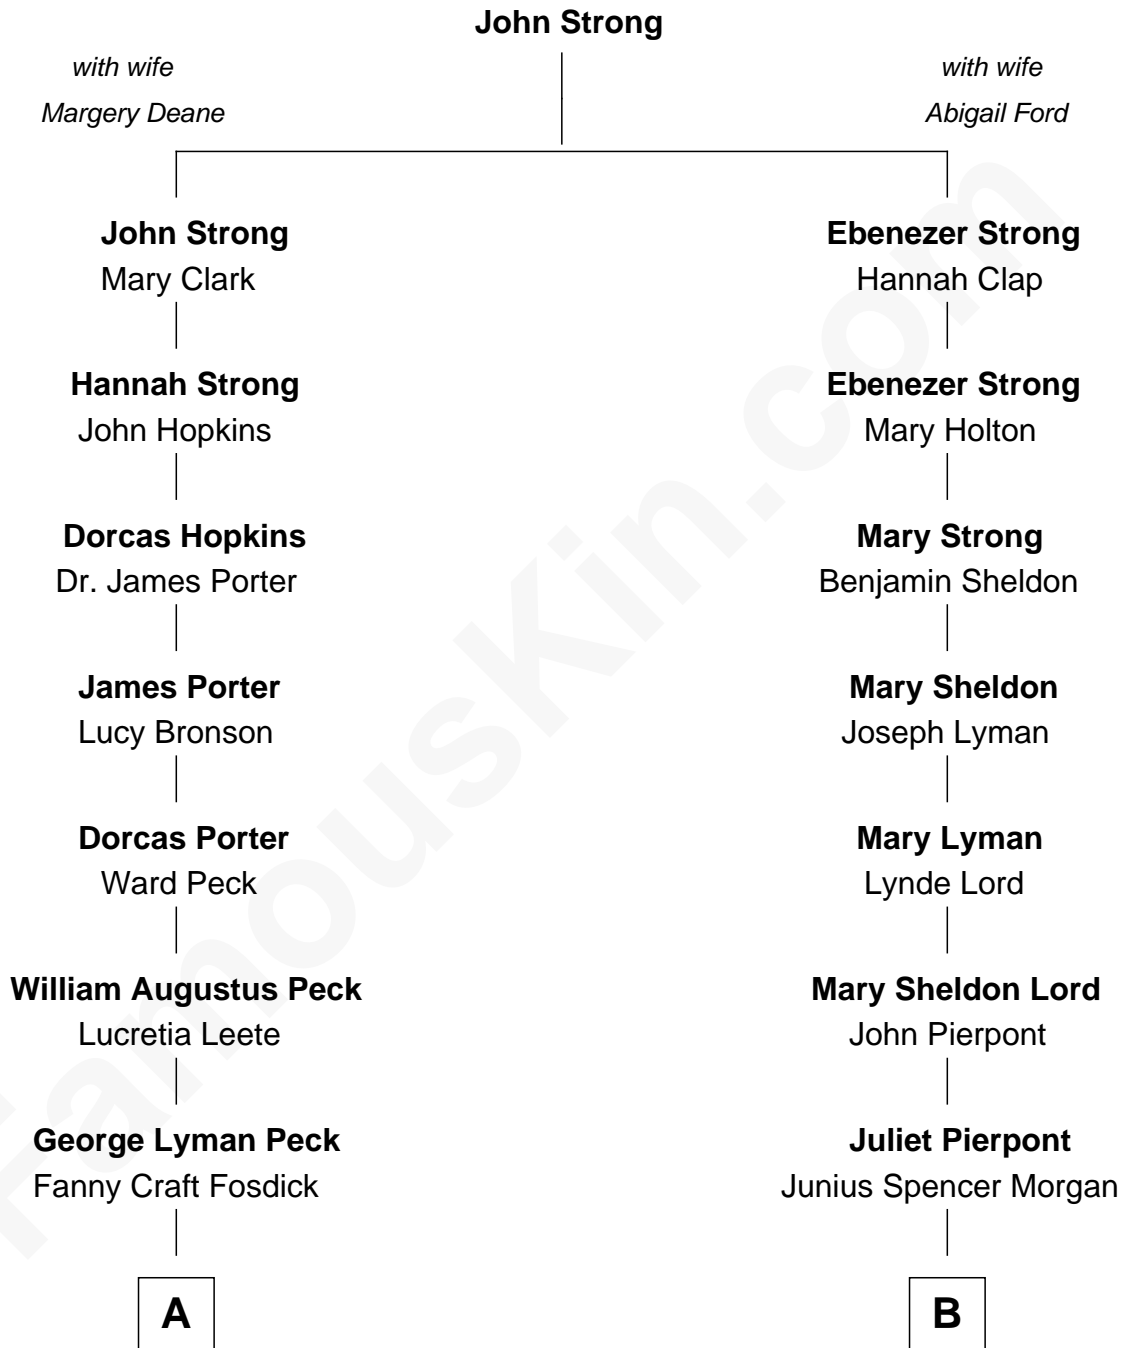

FamousKin.com Relationship Chart of

Mizuo Peck

TV and Movie Actress

8th cousin 2 times removed of

J.P. Morgan, Jr.

American Banker and Philanthropist

A

George Leete Peck
Katharine May Tolles