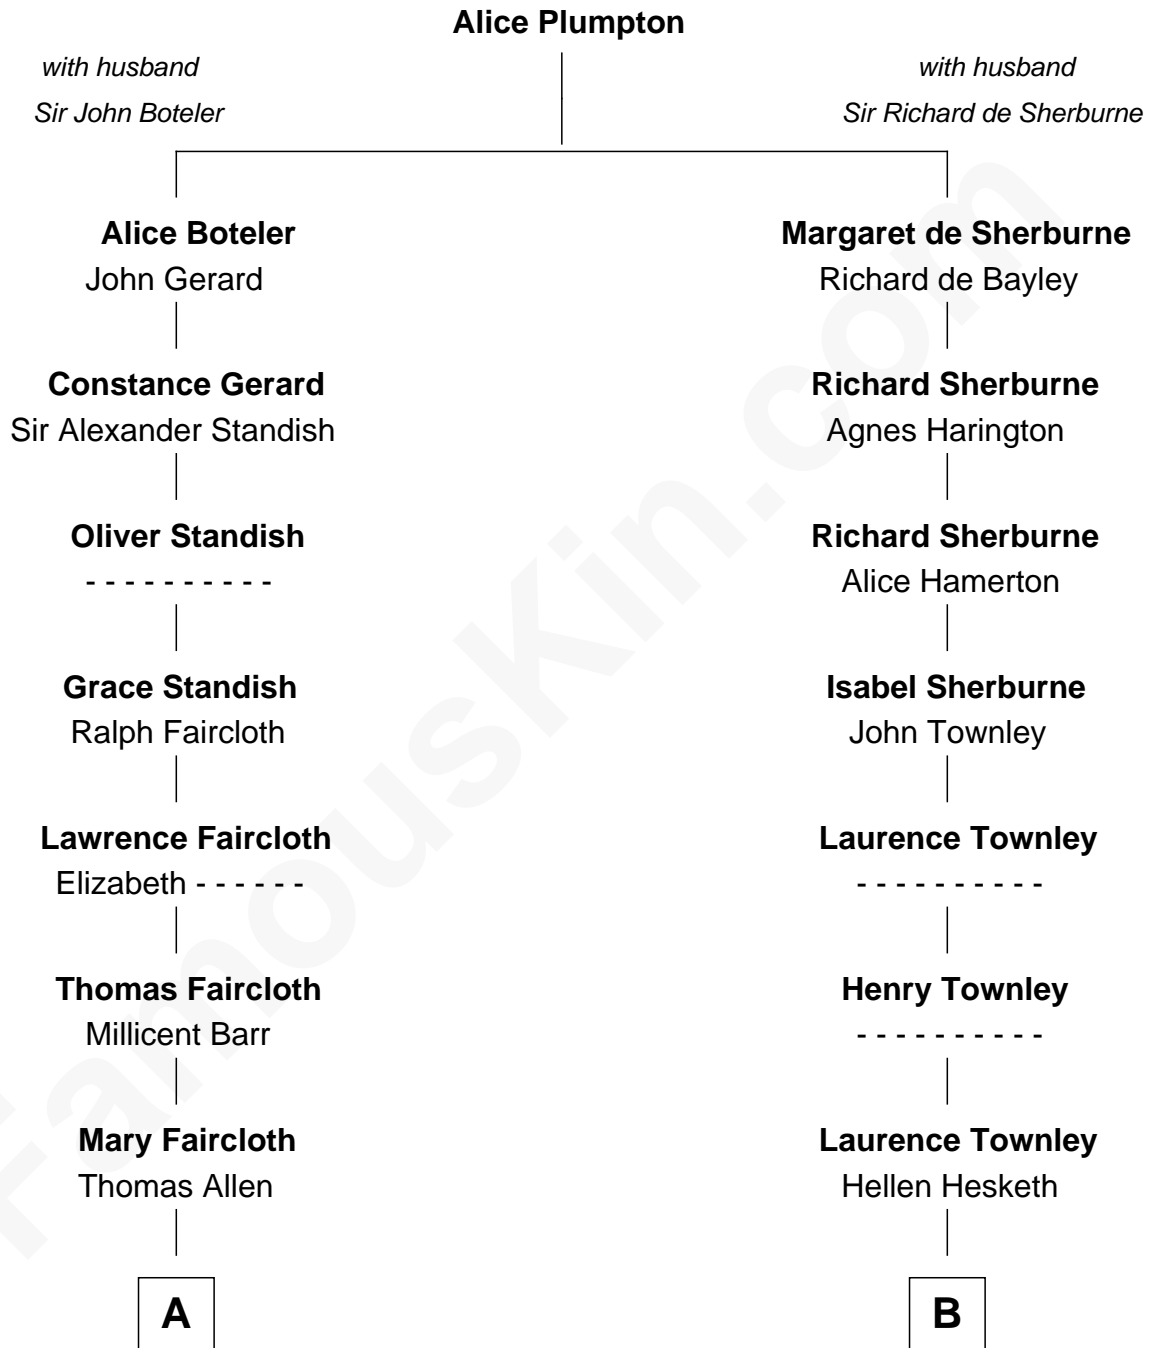

# FamousKin.com Relationship Chart of

**Mizuo Peck**

*TV and Movie Actress*

16th cousin 4 times removed of

**Fitzhugh Lee**

*40th Governor of Virginia*

**C**

George Leete Peck  
Katharine May Tolles

Laurence Tolles Peck  
Barbara Field

George Leete Peck  
Sanae Mizusawa

Mizuo Peck  
*TV and Movie Actress*

FamousKin.com