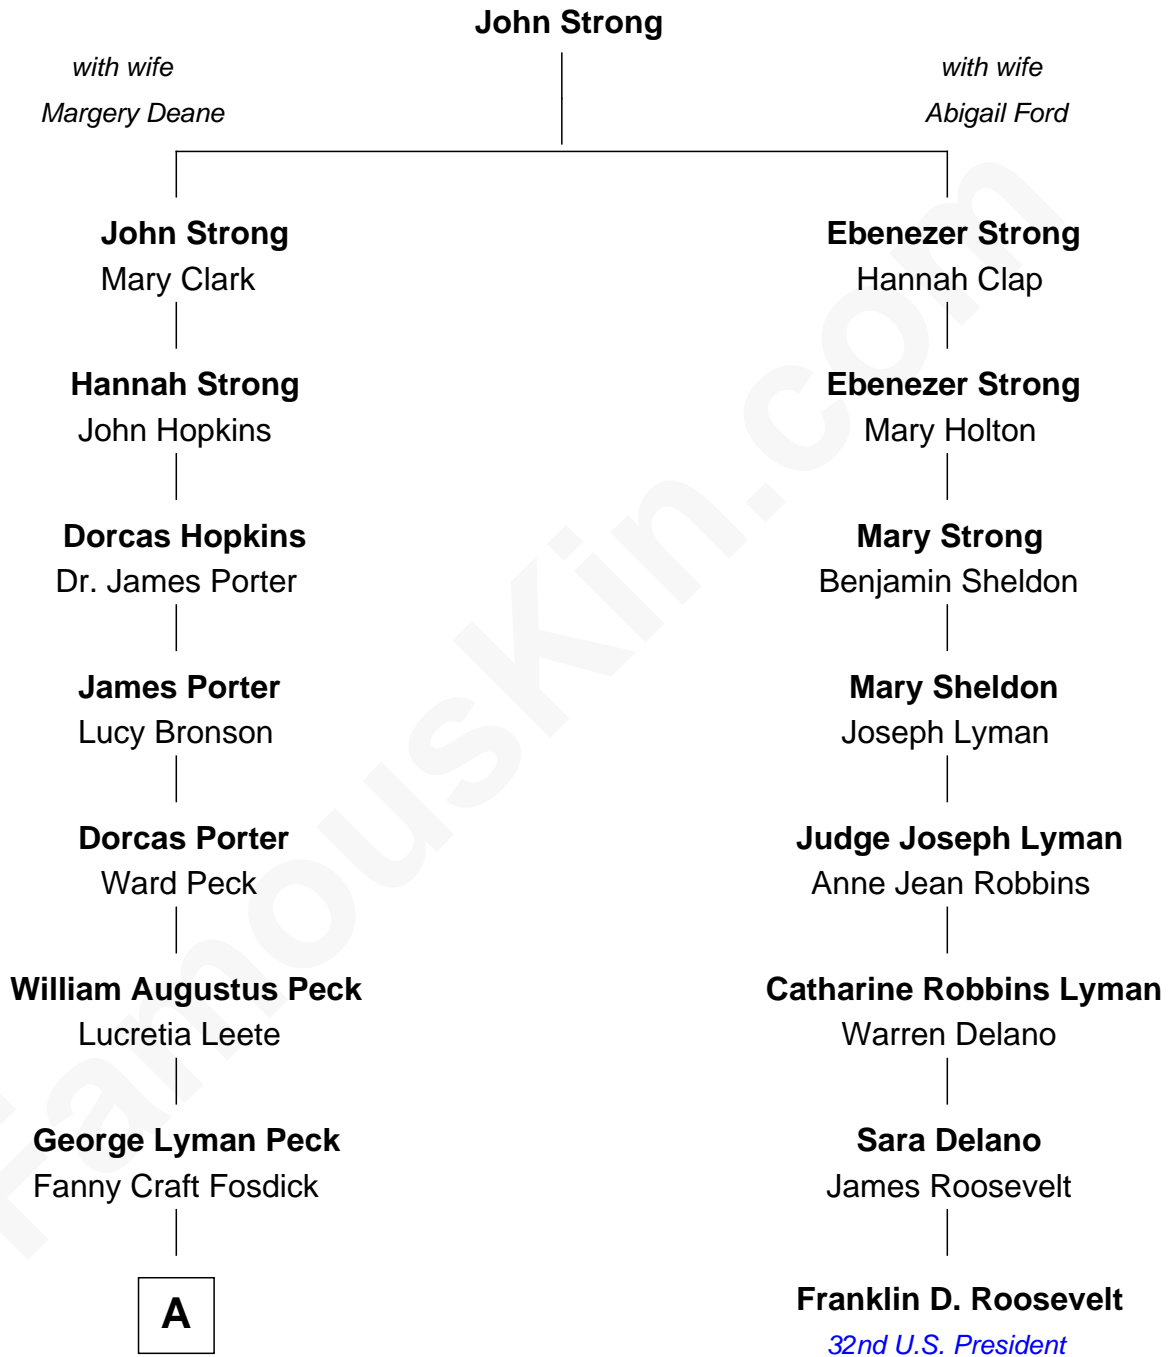

FamousKin.com Relationship Chart of

Mizuo Peck

TV and Movie Actress

7th cousin 3 times removed of

Franklin D. Roosevelt

32nd U.S. President

A

George Leete Peck
Katharine May Tolles

Laurence Tolles Peck
Barbara Field

George Leete Peck
Sanae Mizusawa

Mizuo Peck
TV and Movie Actress

FamousKin.com