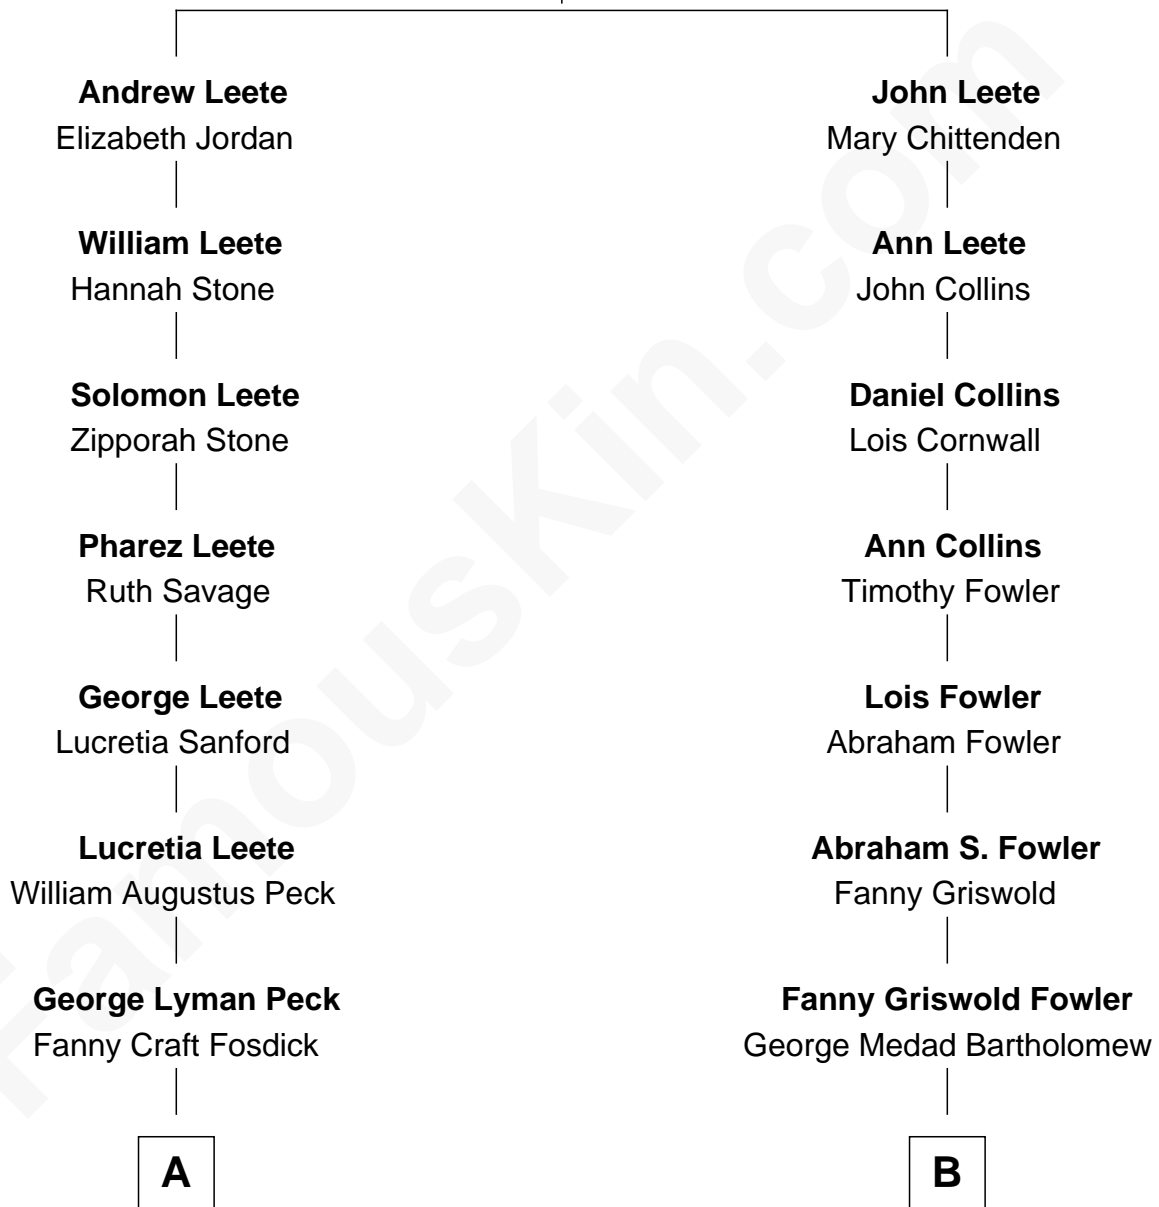

FamousKin.com Relationship Chart of

Mizuo Peck

TV and Movie Actress

10th cousin of

Bill Weld

68th Governor of Massachusetts

Gov. William Leete

Anna Payne

A

George Leete Peck
Katharine May Tolles

Laurence Tolles Peck
Barbara Field

George Leete Peck
Sanae Mizusawa

Mizuo Peck
TV and Movie Actress

B

Fanny Elizabeth Bartholomew
Dr. Francis Minot Weld

Francis Minot Weld
Margaret Low White