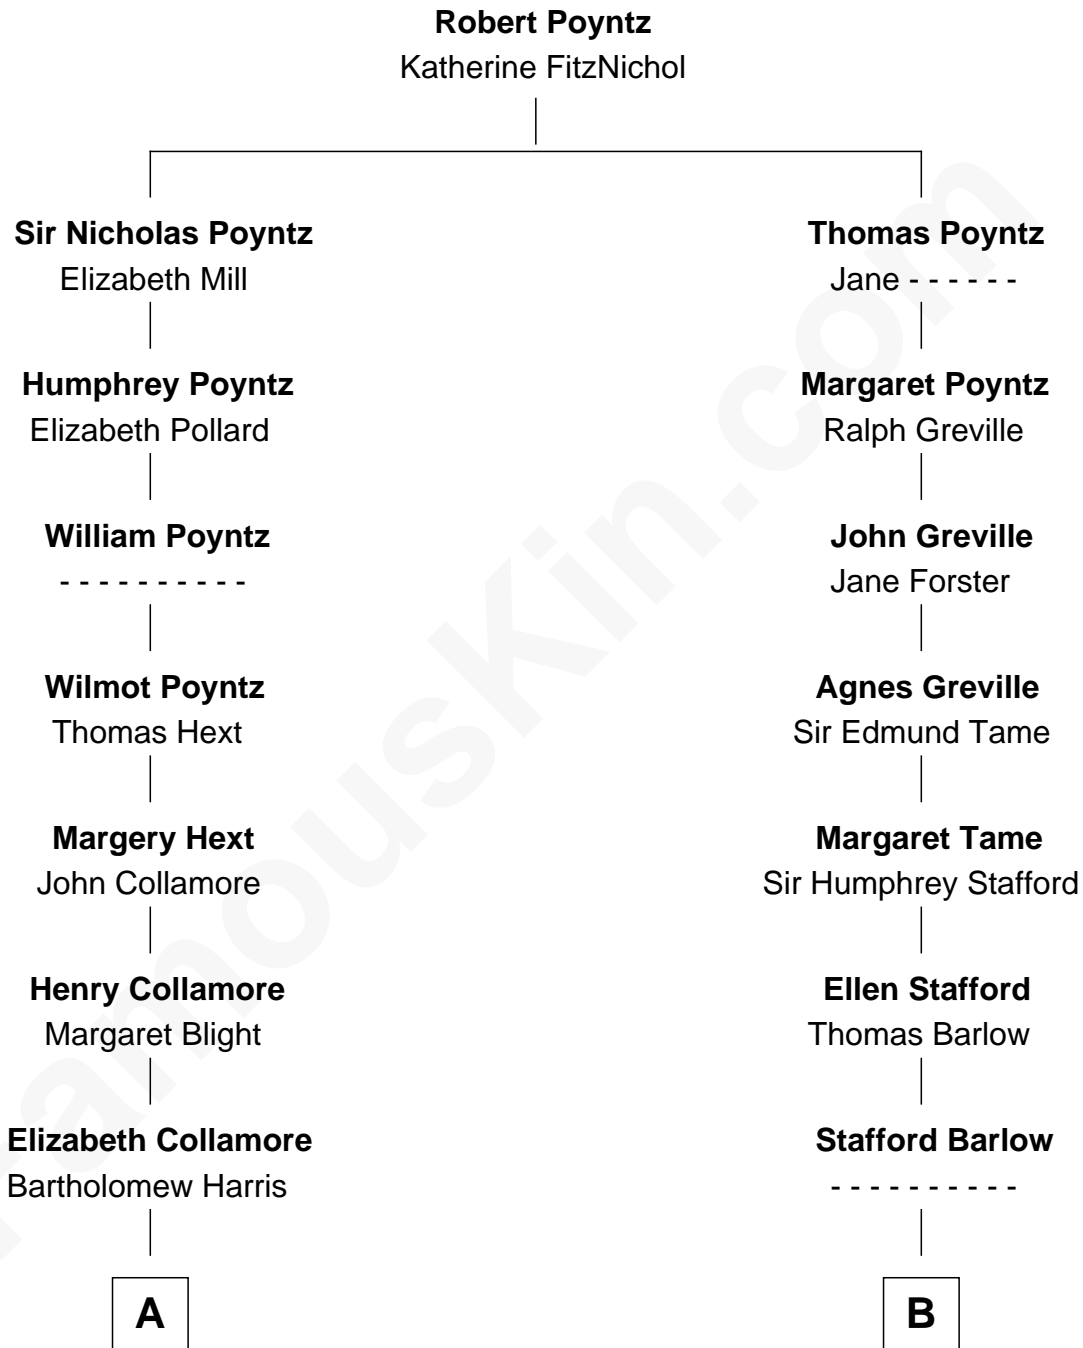

FamousKin.com Relationship Chart of

Mizuo Peck

TV and Movie Actress

18th cousin 1 time removed of

Bill Weld

68th Governor of Massachusetts

C

George Leete Peck

Sanae Mizusawa

Mizuo Peck

TV and Movie Actress

D

Margaret Low White

Francis Minot Weld

David Weld

Mary Blake Nichols