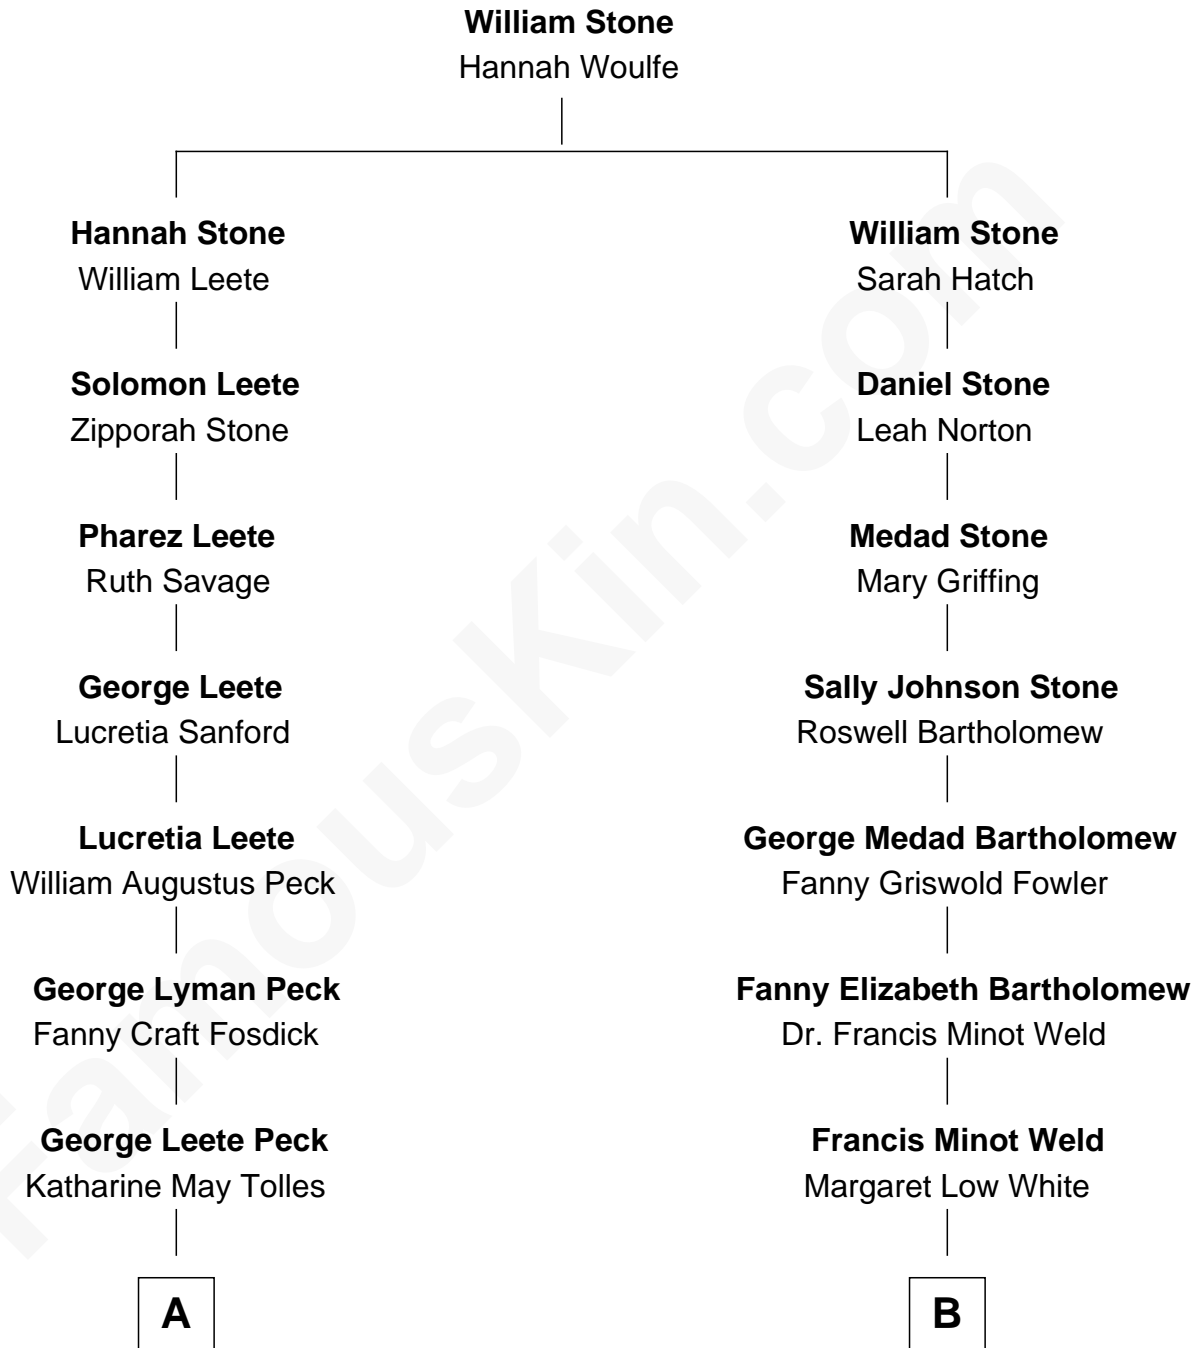

FamousKin.com Relationship Chart of

Mizuo Peck

TV and Movie Actress

8th cousin 1 time removed of

Bill Weld

68th Governor of Massachusetts

FamousKin.com