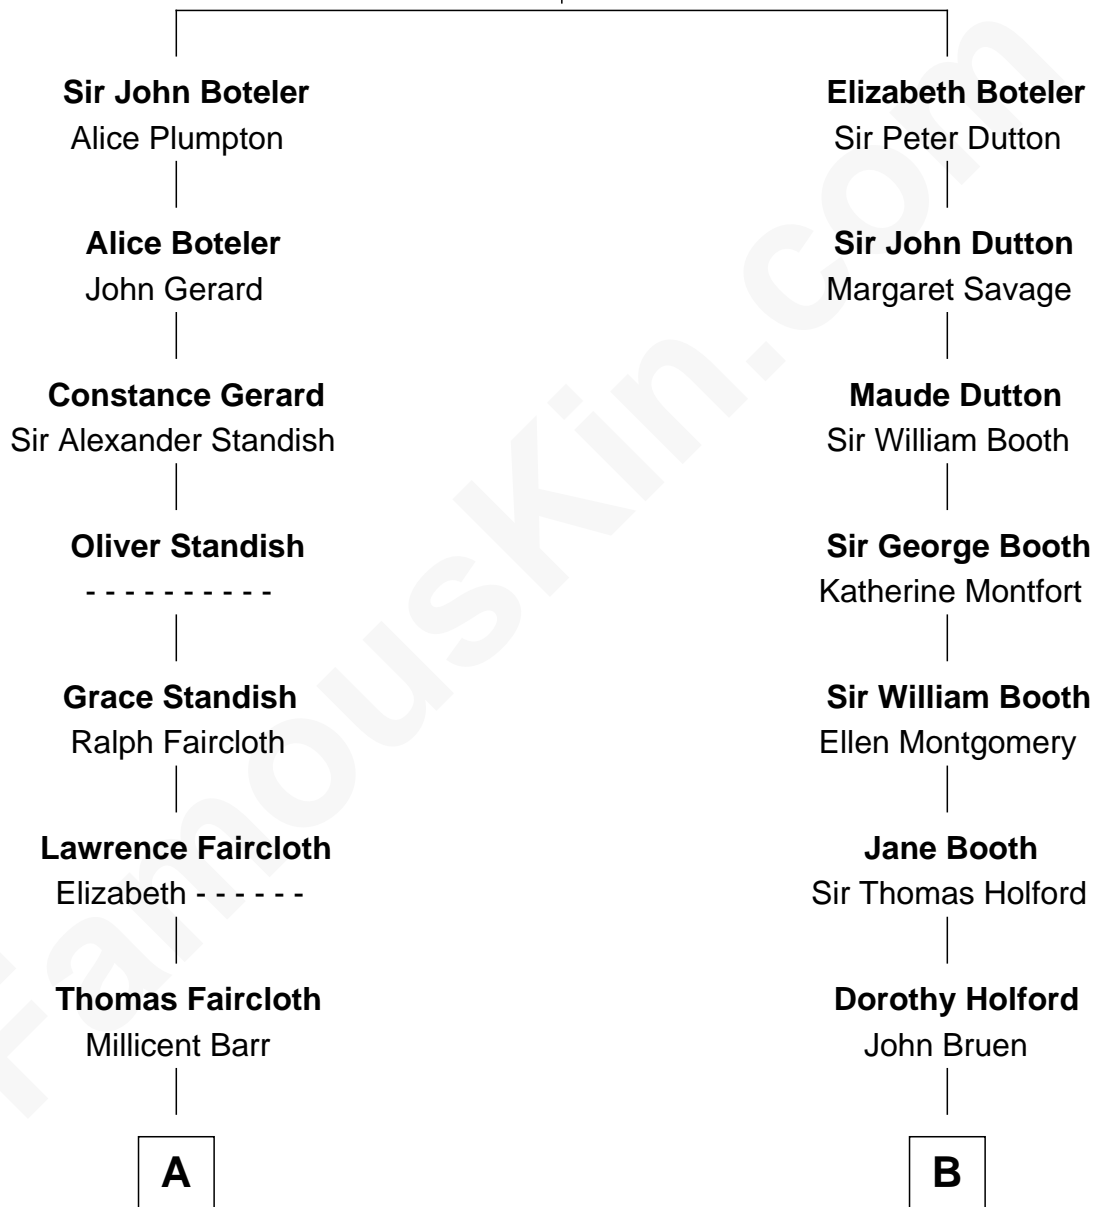

# FamousKin.com Relationship Chart of

**Mizuo Peck**

*TV and Movie Actress*

13th cousin 8 times removed of

**Abraham Baldwin**

*Signer of the U.S. Constitution*

**William le Boteler**  
Elizabeth de Havering

**C**

George Lyman Peck

Fanny Craft Fosdick

George Leete Peck

Katharine May Tolles

Laurence Tolles Peck

Barbara Field

George Leete Peck

Sanae Mizusawa

**Mizuo Peck**

*TV and Movie Actress*