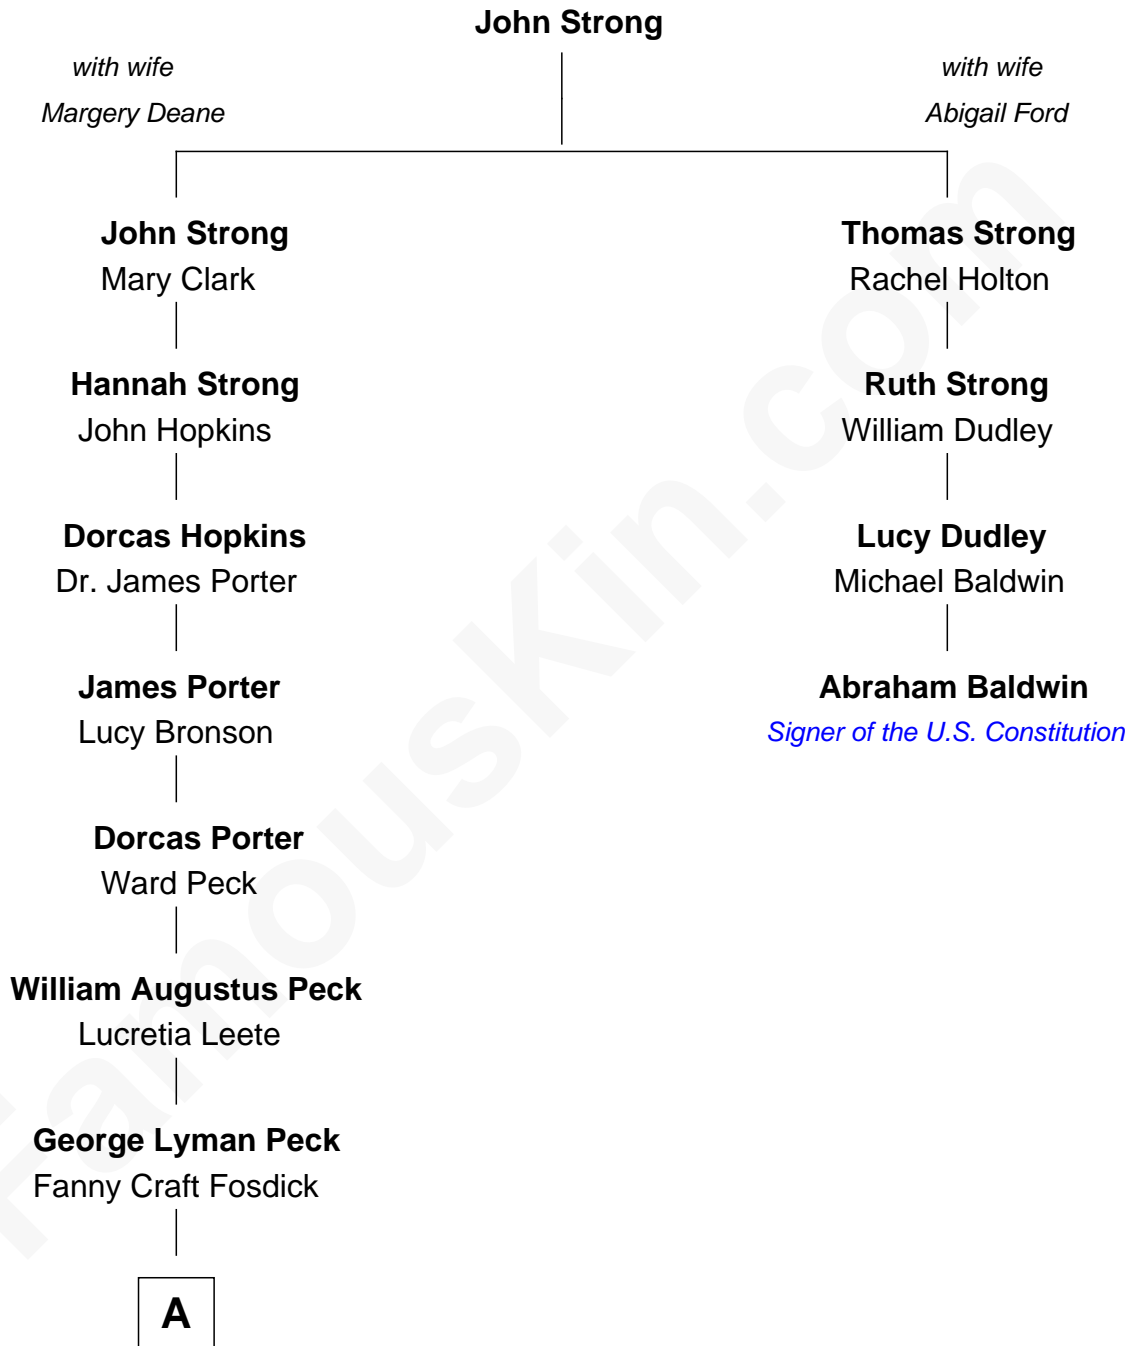

FamousKin.com Relationship Chart of

Mizuo Peck

TV and Movie Actress

3rd cousin 7 times removed of

Abraham Baldwin

Signer of the U.S. Constitution

A

George Leete Peck
Katharine May Tolles

Laurence Tolles Peck
Barbara Field

George Leete Peck
Sanae Mizusawa

Mizuo Peck
TV and Movie Actress

FamousKin.com