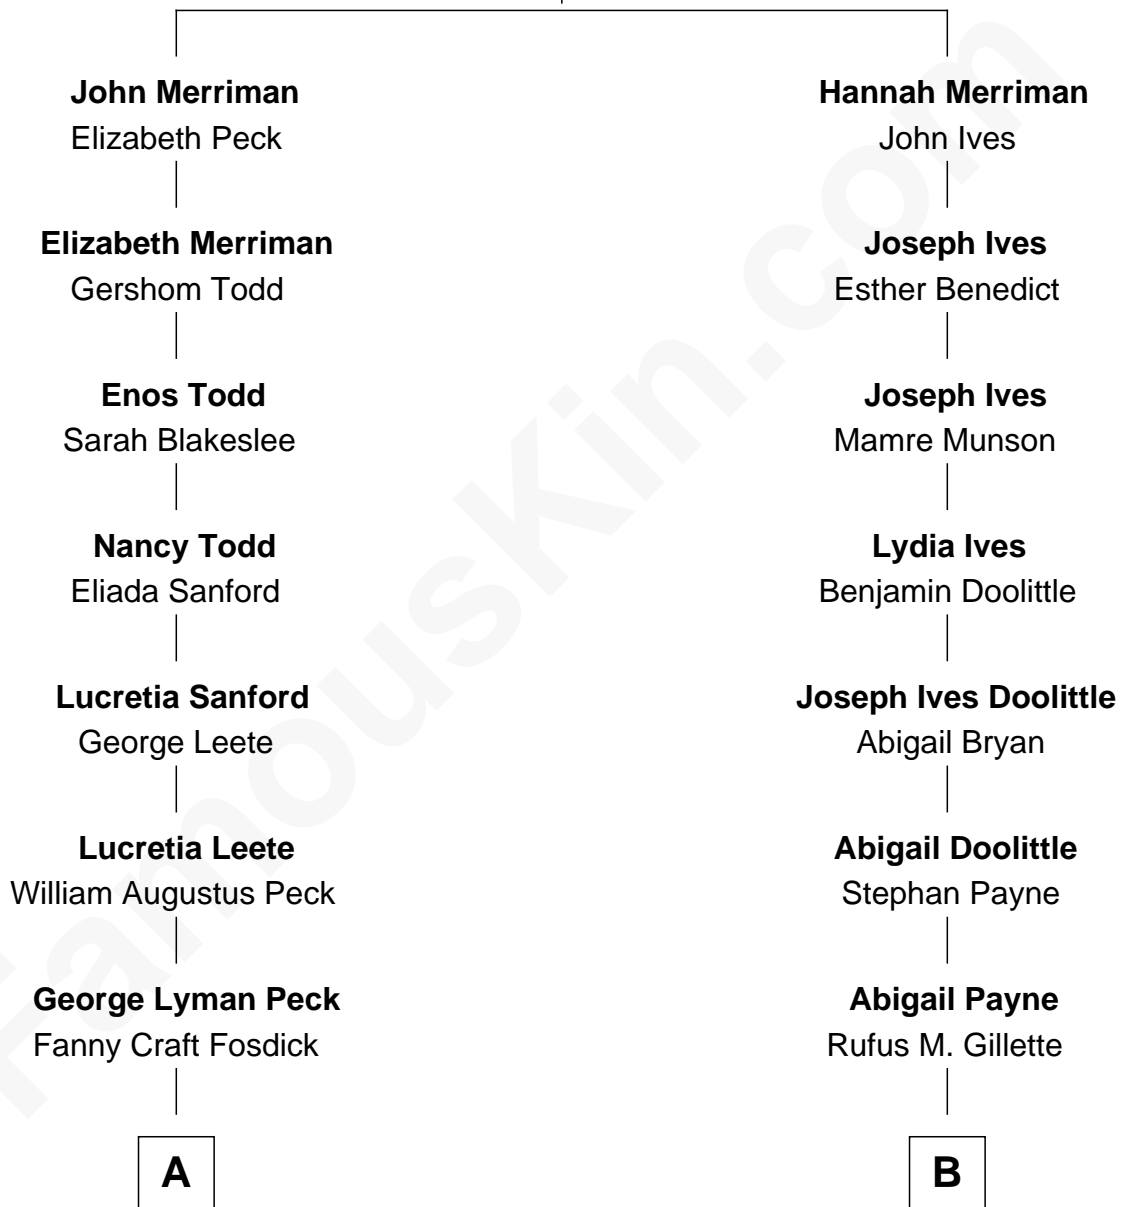

FamousKin.com Relationship Chart of

Mizuo Peck

TV and Movie Actress

10th cousin of

Treat Williams

TV & Movie Actor

Nathaniel Merriman

Joan - - - - -

A

George Leete Peck
Katharine May Tolles

Laurence Tolles Peck
Barbara Field

George Leete Peck
Sanae Mizusawa

Mizuo Peck
TV and Movie Actress

B

Mary Abigail Gillette
George Willey Andrew

Treat Payne Andrew
Eleanor Barnum

Marian Andrew
Richard Norman Williams

Treat Williams
TV & Movie Actor