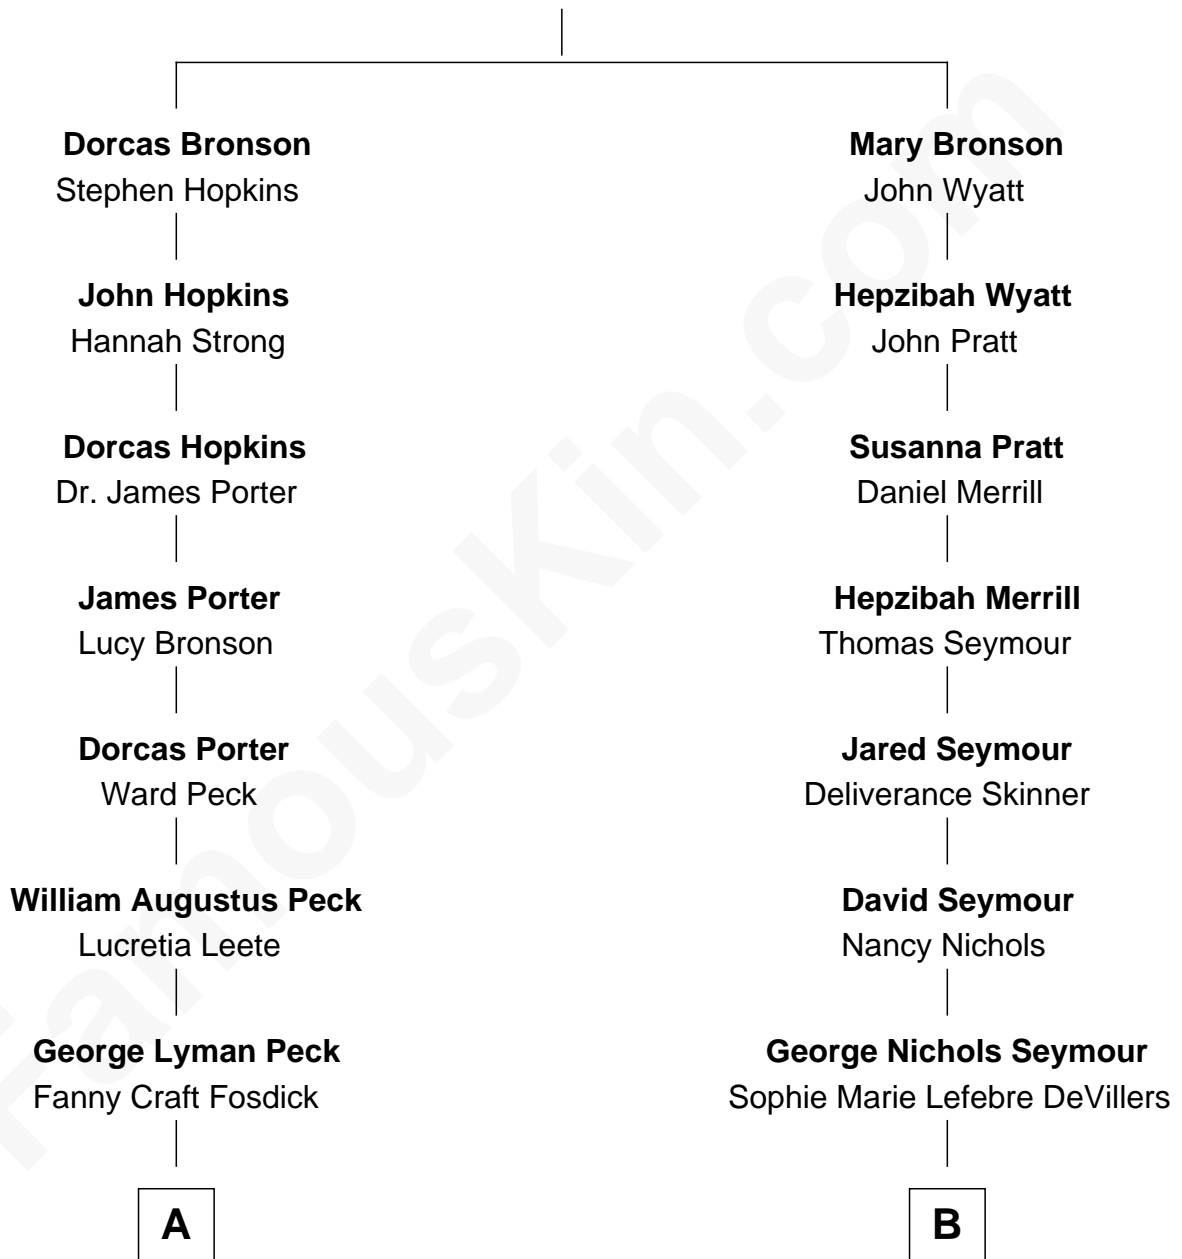

# FamousKin.com Relationship Chart of

**Mizuo Peck**

*TV and Movie Actress*

10th cousin 1 time removed of

**Bridget Fonda**

*Movie Actress*

**John Bronson**

Frances Hills

**A**

**George Leete Peck**  
Katharine May Tolles

**Laurence Tolles Peck**  
Barbara Field

**George Leete Peck**  
Sanae Mizusawa

**Mizuo Peck**  
*TV and Movie Actress*

**B**

**George DeVillers Seymour**  
Frances Gabriella Ford

**Eugene Ford Seymour**  
Sophie Mildred Bower

**Frances Ford Seymour**  
Henry Jaynes Fonda

**Peter H. Fonda**  
Susan Jane Brewer

**Bridget Fonda**  
*Movie Actress*