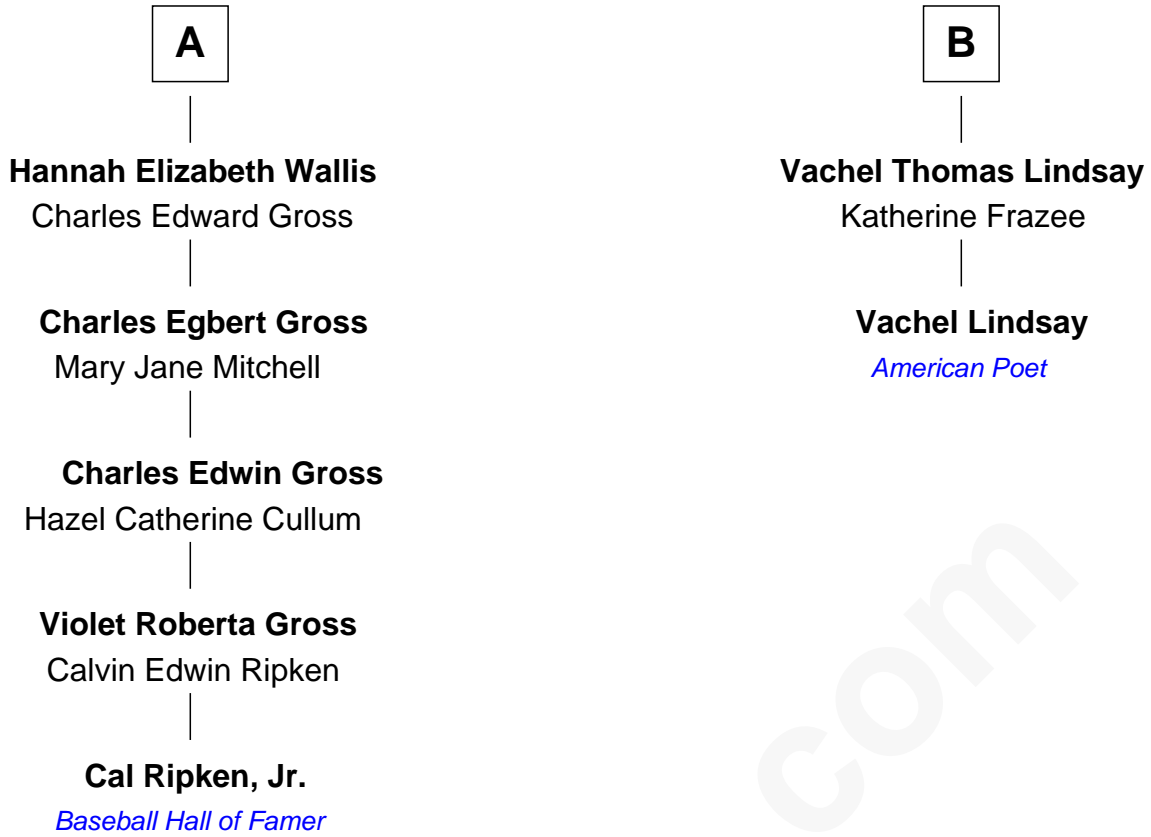

FamousKin.com

Relationship Chart of

Cal Ripken, Jr.

Hall of Fame Major League Baseball Player

8th cousin 3 times removed of

Vachel Lindsay
American Poet

Matthew Howard

Anne - - - - -