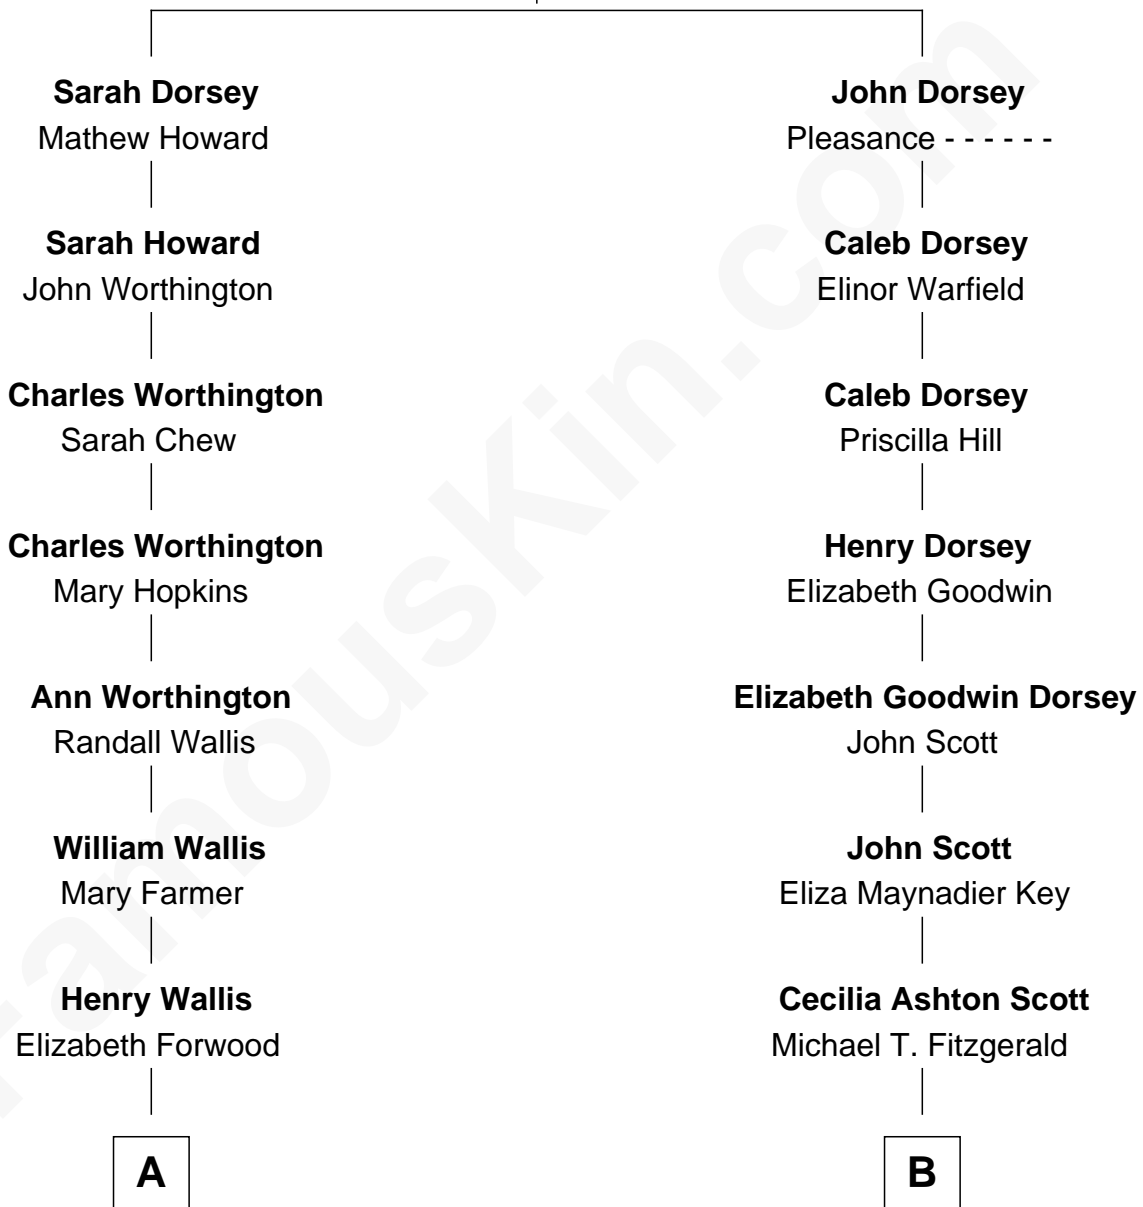

FamousKin.com

Relationship Chart of

Cal Ripken, Jr.

Hall of Fame Major League Baseball Player

8th cousin 3 times removed of

F. Scott Fitzgerald

Author of *The Great Gatsby*

Edward Dorsey

Ann - - - - -

A

Hannah Elizabeth Wallis

Charles Edward Gross

Charles Egbert Gross

Mary Jane Mitchell

Charles Edwin Gross

Hazel Catherine Cullum