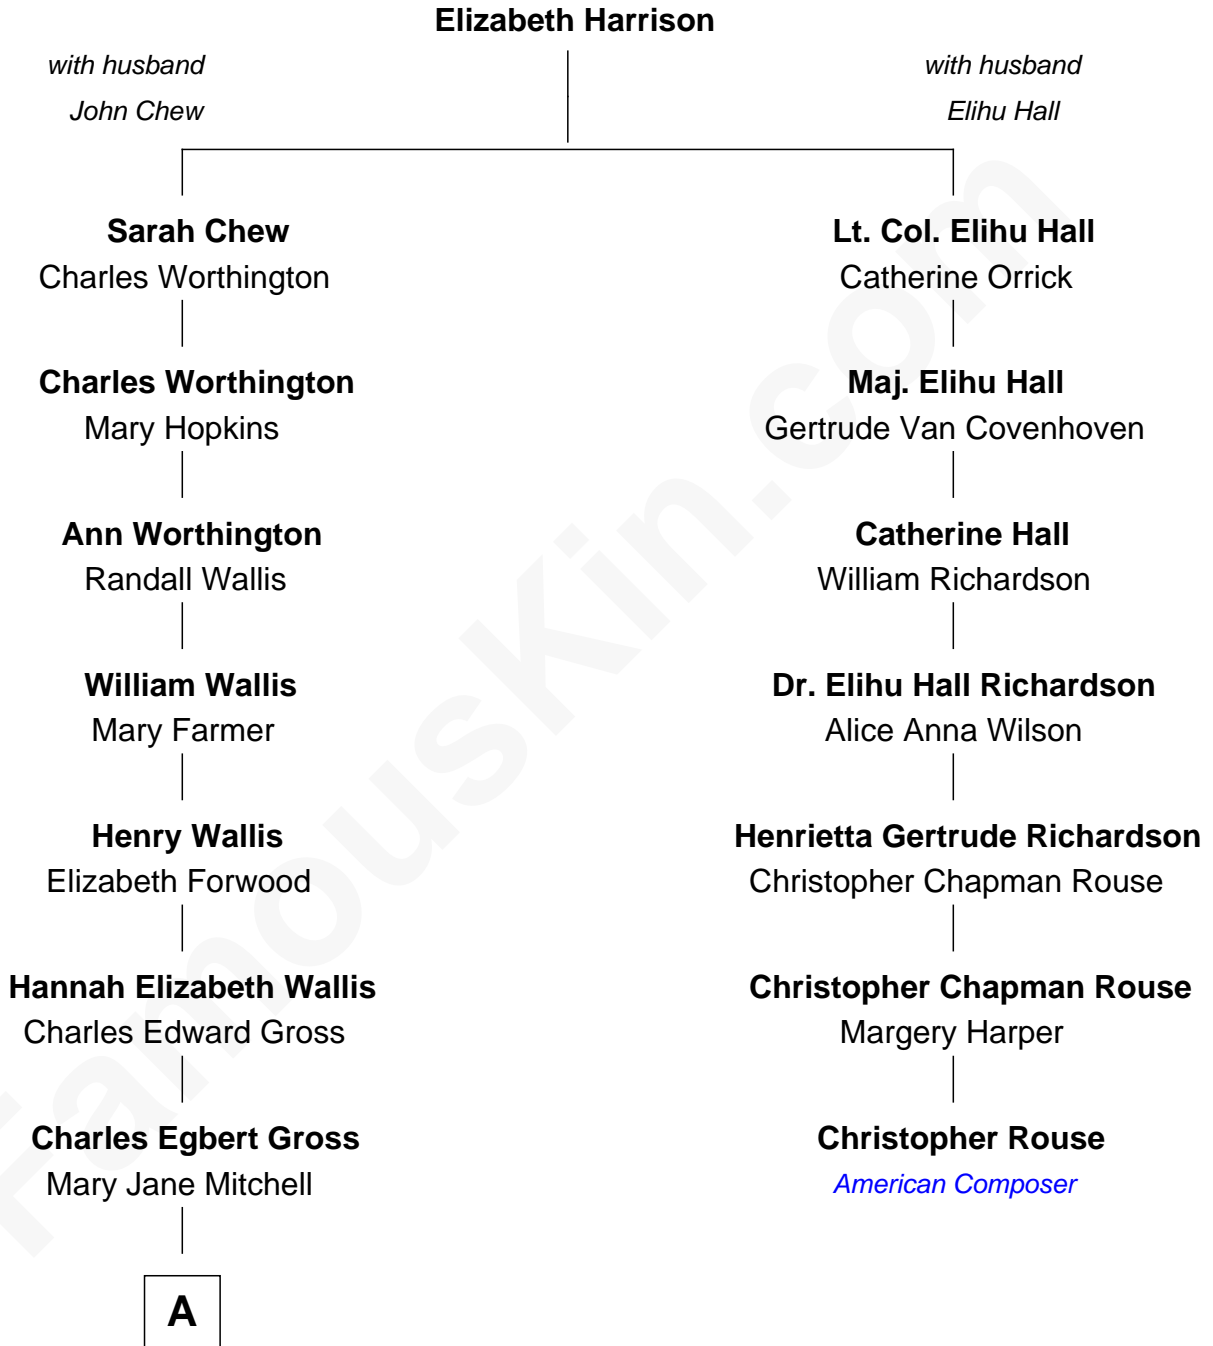

FamousKin.com
Relationship Chart of
Cal Ripken, Jr.

Hall of Fame Major League Baseball Player

6th cousin 3 times removed of

Christopher Rouse
American Composer

A

—
Charles Edwin Gross
Hazel Catherine Cullum