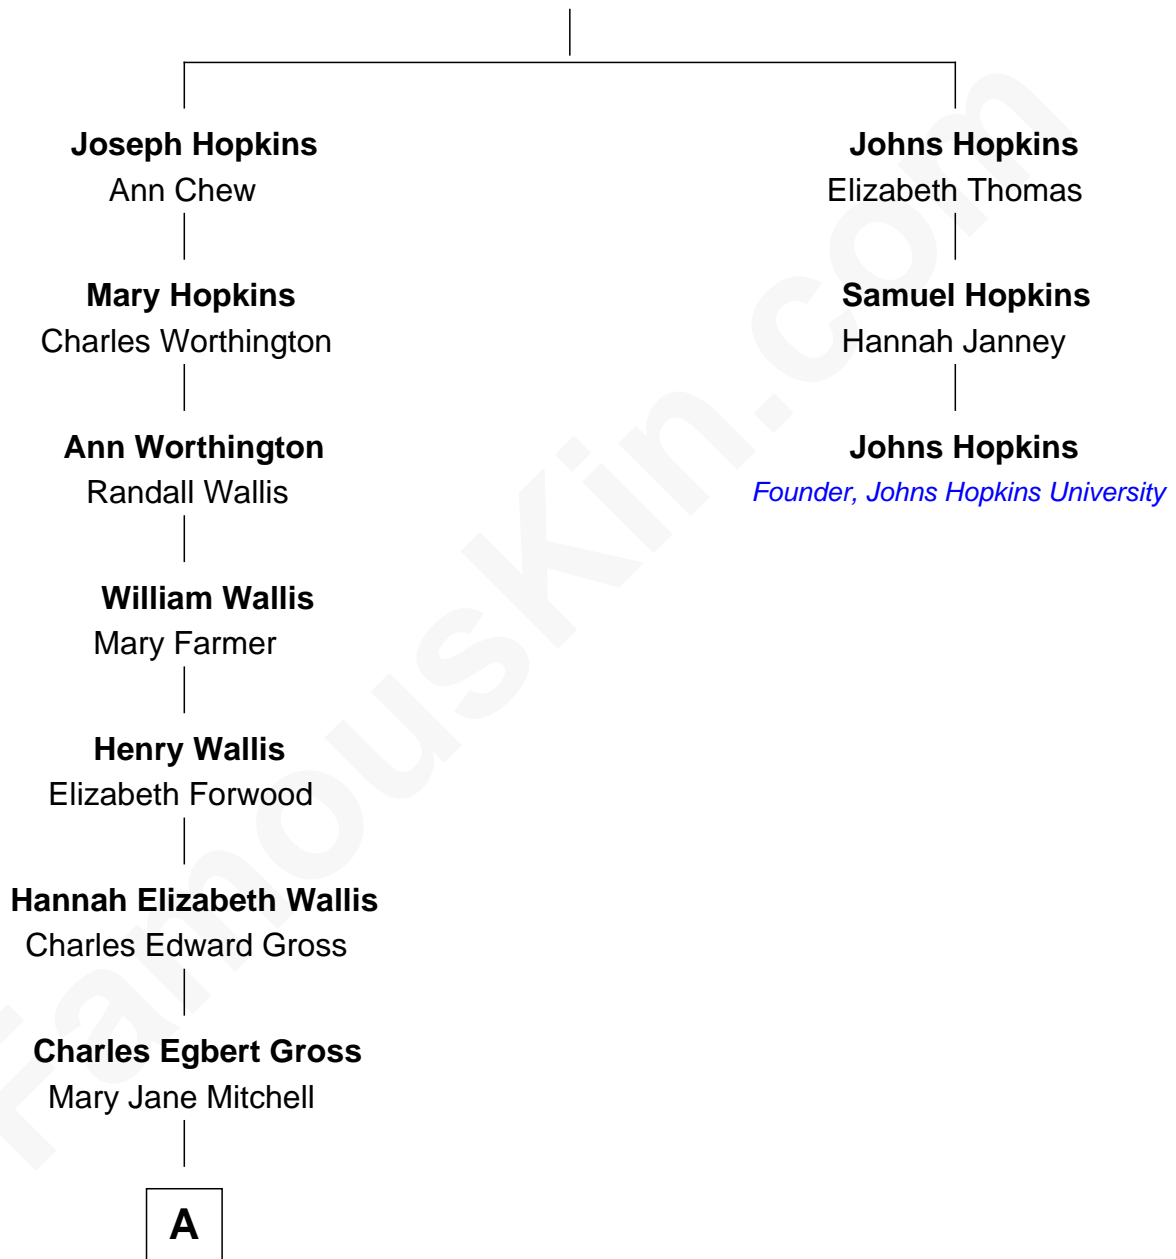

FamousKin.com

Relationship Chart of

Cal Ripken, Jr.

Hall of Fame Major League Baseball Player

2nd cousin 7 times removed of

Johns Hopkins

Founder of Johns Hopkins University and Johns Hopkins Hospital

Gerard Hopkins

Margaret Johns

A

—
Charles Edwin Gross
Hazel Catherine Cullum

—
Violet Roberta Gross
Calvin Edwin Ripken

—
Cal Ripken, Jr.
Baseball Hall of Famer

FamousKin.com