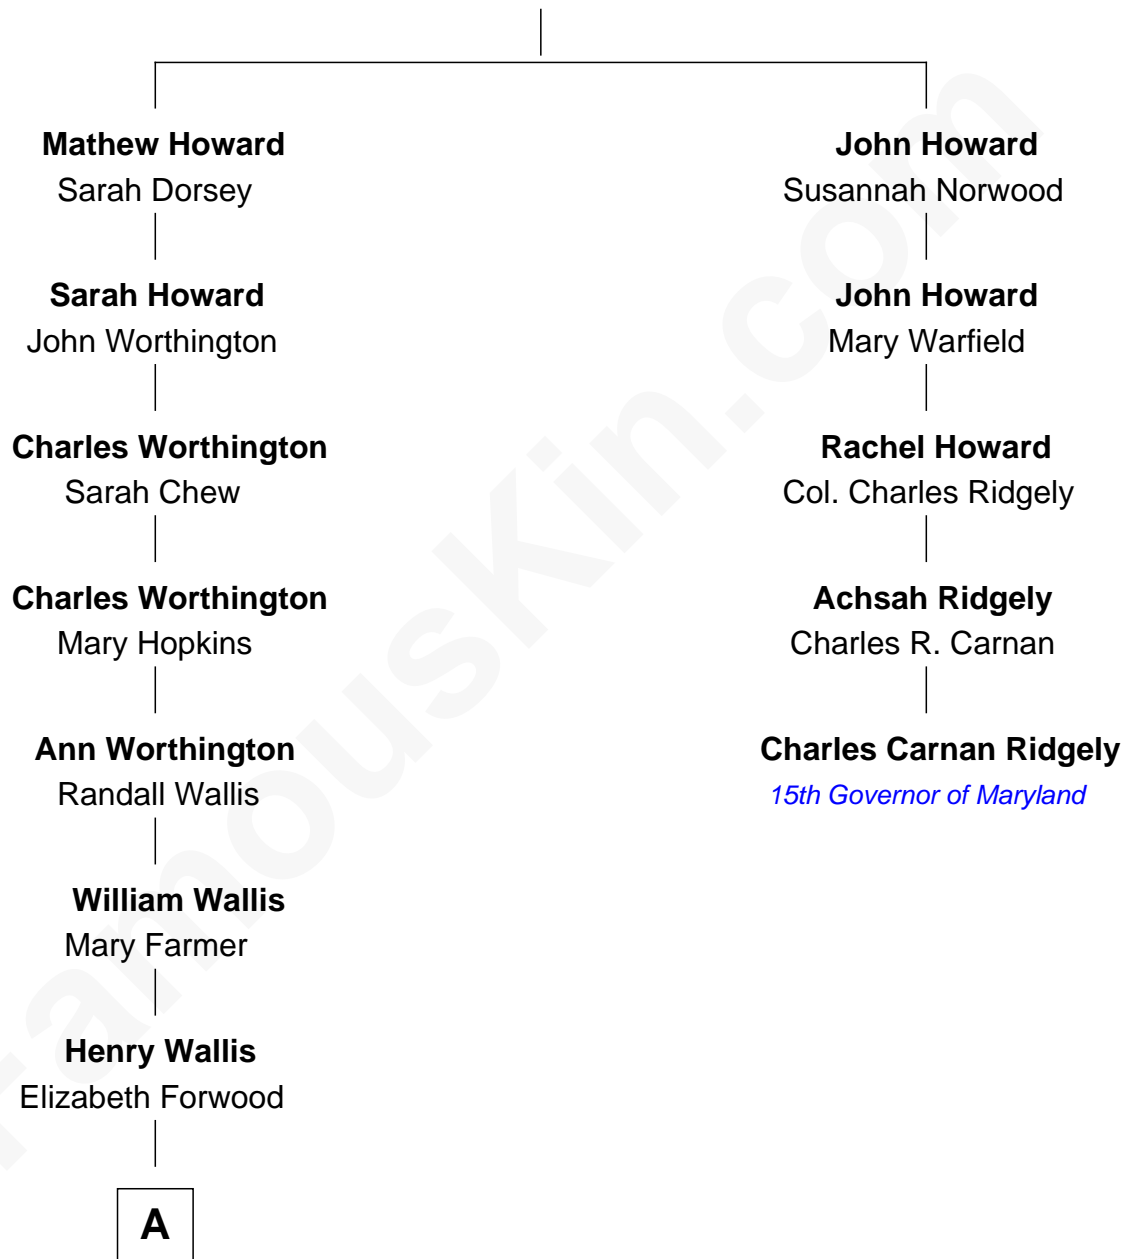

FamousKin.com

Relationship Chart of

Cal Ripken, Jr.

Hall of Fame Major League Baseball Player

4th cousin 7 times removed of

Charles Carnan Ridgely
15th Governor of Maryland

Matthew Howard

Anne - - - - -

A

Hannah Elizabeth Wallis

Charles Edward Gross

Charles Egbert Gross

Mary Jane Mitchell

Charles Edwin Gross

Hazel Catherine Cullum

Violet Roberta Gross