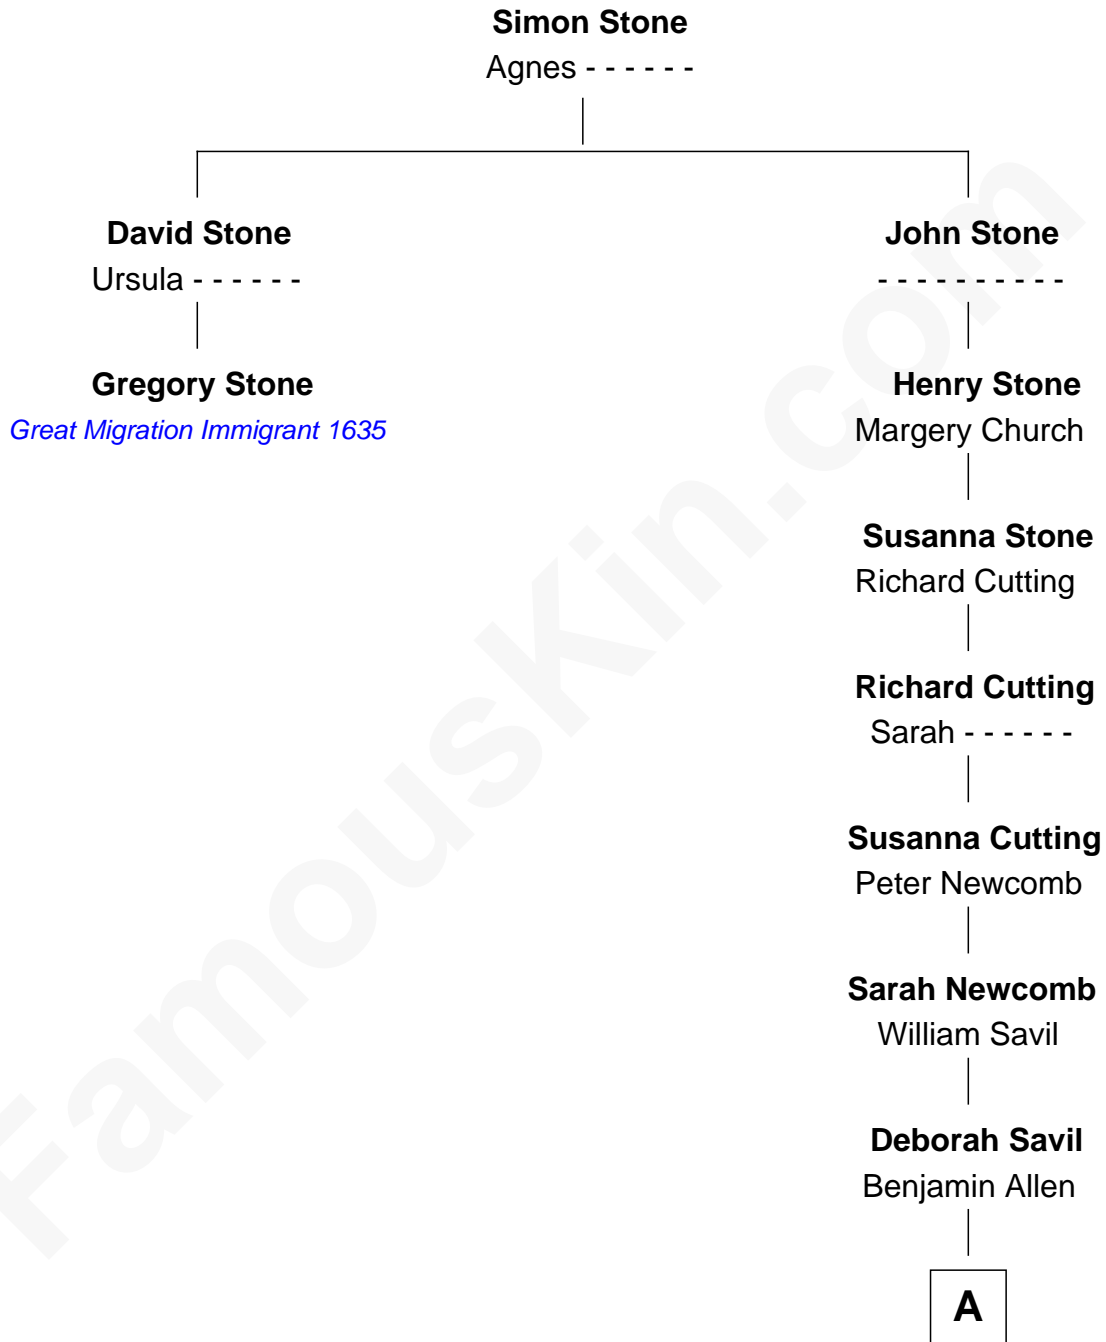

FamousKin.com

Relationship Chart of

Gregory Stone

(c1592 - 1672) *Great Migration Immigrant 1635*

1st cousin 13 times removed of

Linda Hunt

TV and Movie Actress

A

Susannah Allen

William Bowditch

Susannah Bowditch

Ebenezer Hunt

Ebenezer Hunt

Eunice Nash

Charles Edwin Hunt

Marcia E. Phillips