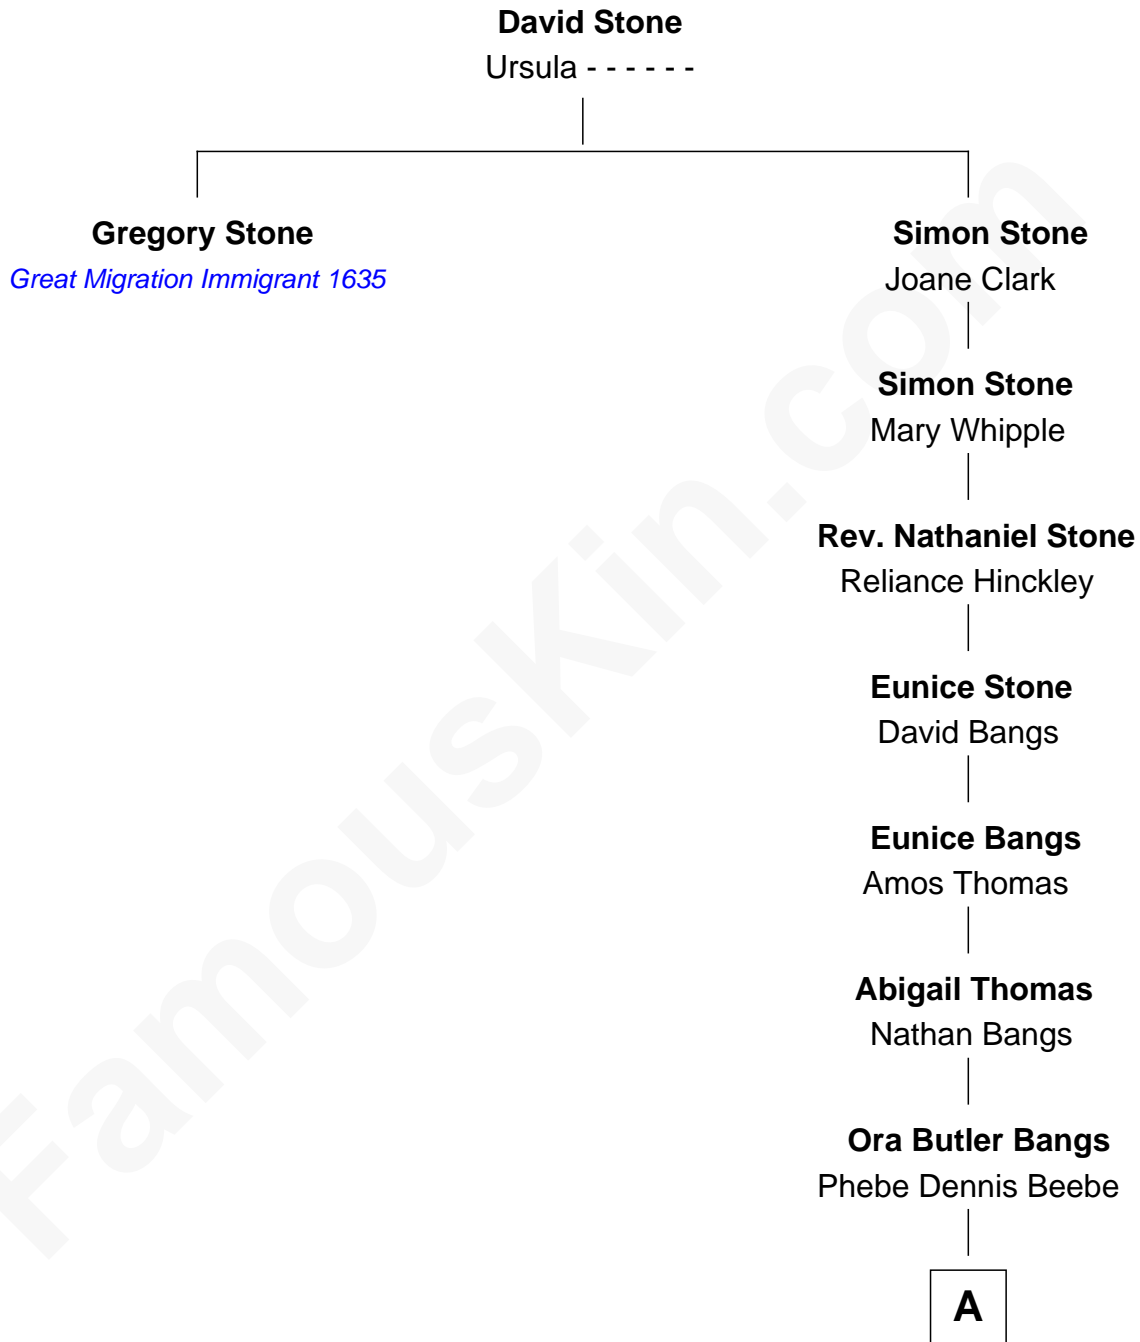

# FamousKin.com Relationship Chart of

**Gregory Stone**

(c1592 - 1672) *Great Migration Immigrant 1635*

8th great-granduncle of

**Alfred Worden**

*Apollo 15 Astronaut*

**A**

Levant D. Bangs  
Caroline M. Reed

Florence P. Bangs  
Charles A. Worden

Merrill Bangs Worden  
Helen Garnett Crowell

Alfred Worden  
*Apollo 15 Astronaut*