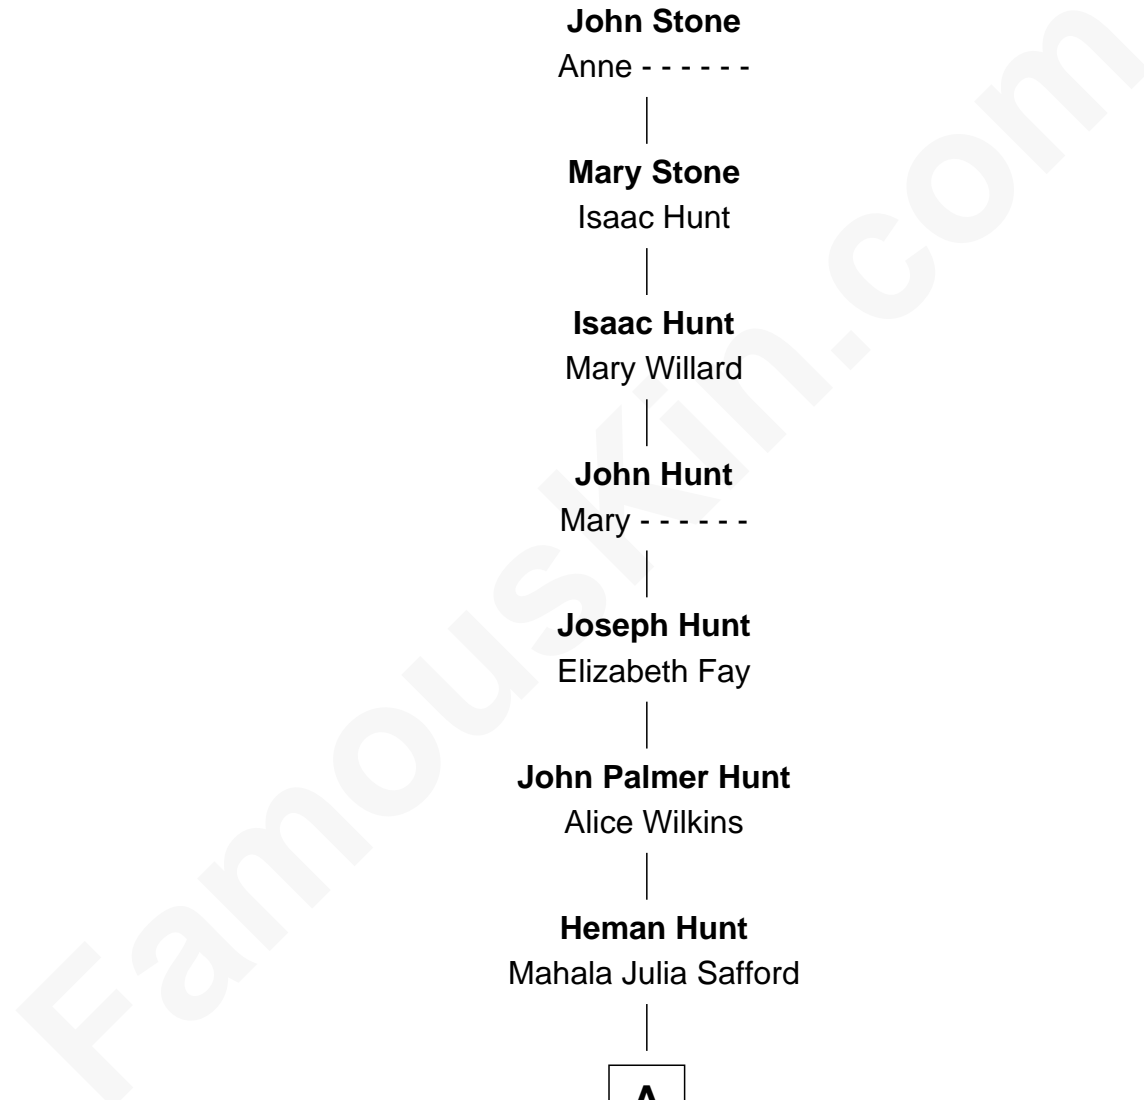

FamousKin.com Relationship Chart of

Gregory Stone

(c1592 - 1672) Great Migration Immigrant 1635

11th Great-grandfather of

Ava Michelle

Model and Actress

Gregory Stone

Margaret Garrad

John Stone

Anne - - - - -

Mary Stone

Isaac Hunt

Isaac Hunt

Mary Willard

John Hunt

Mary - - - - -

Joseph Hunt

Elizabeth Fay

John Palmer Hunt

Alice Wilkins

Heman Hunt

Mahala Julia Safford

A

A

—
John Jed Hunt

Anna F. Holyoke

—
Flavilla May Hunt

Charles Thompson Gray

—
Ruth Marion Gray

George William Cota

—
Gregory Paul Cota

Debra Lynn Zaratzian