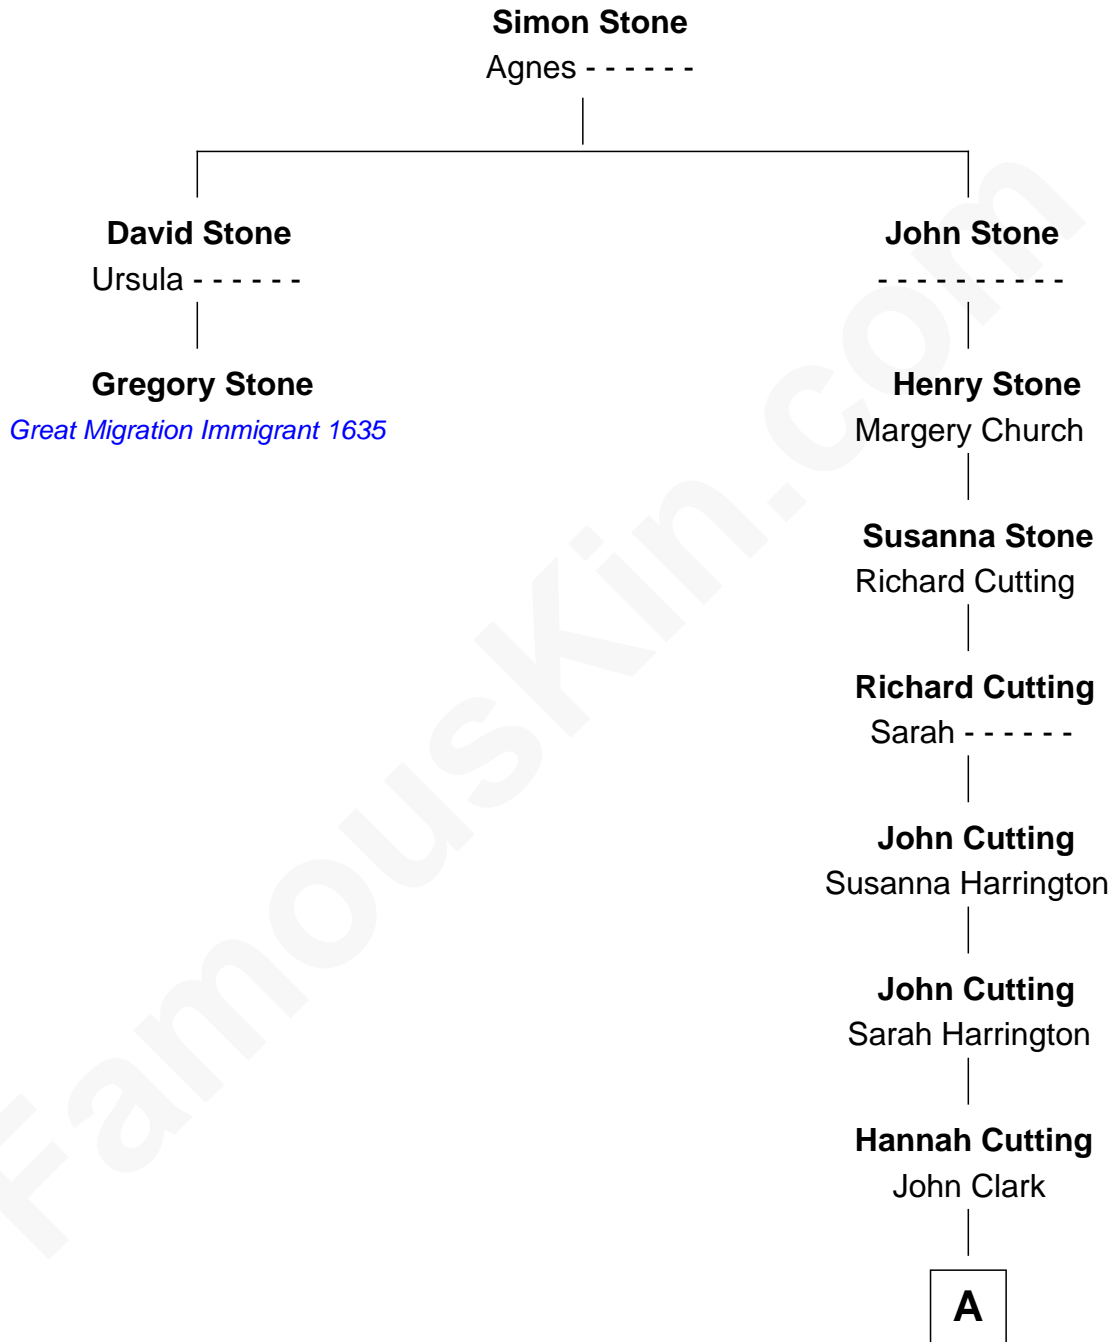

FamousKin.com

Relationship Chart of

Gregory Stone

(c1592 - 1672) *Great Migration Immigrant 1635*

1st cousin 8 times removed of

Alpheus Felch

5th Governor of Michigan

A

—
Lydia Clark
Abijah Felch

—
Daniel Felch
Sarah Piper

—
Alpheus Felch
5th Governor of Michigan

FamousKin.com