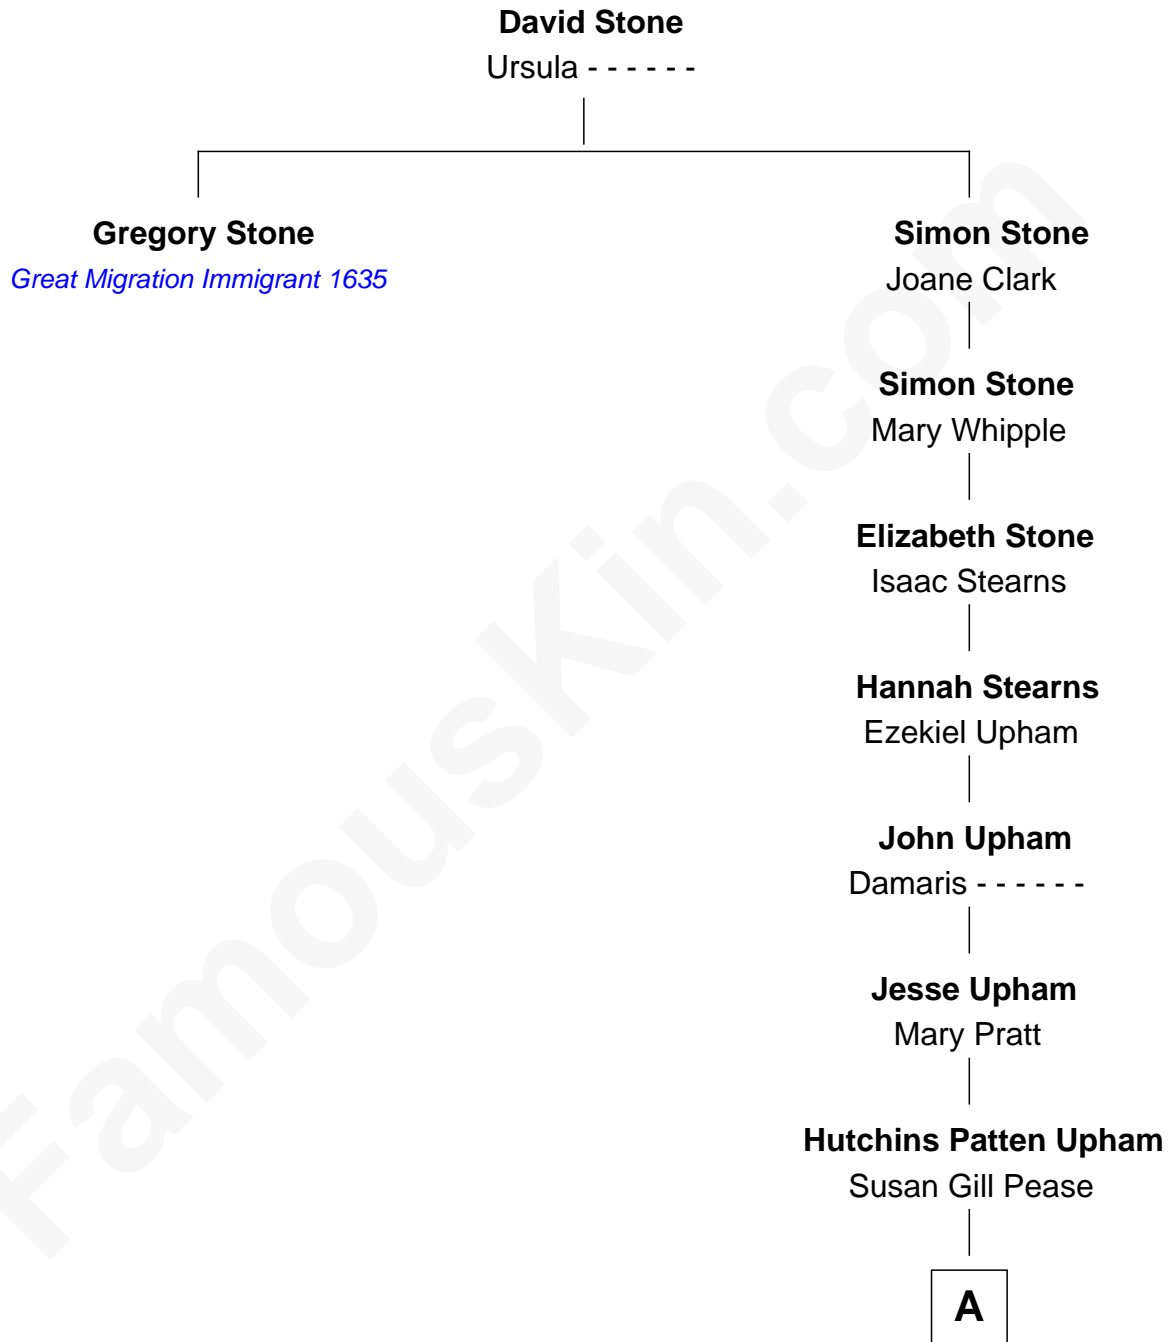

FamousKin.com
Relationship Chart of
Gregory Stone

(c1592 - 1672) Great Migration Immigrant 1635

7th great-granduncle of

Robert H. Goddard

Inventor of First Liquid-propelled Rocket

A

—
Mary Pease Upham
Nahum Parks Goddard

—
Nahum Danford Goddard
Fannie Louise Hoyt

—
Robert H. Goddard
Rocket Scientist

FamousKin.com