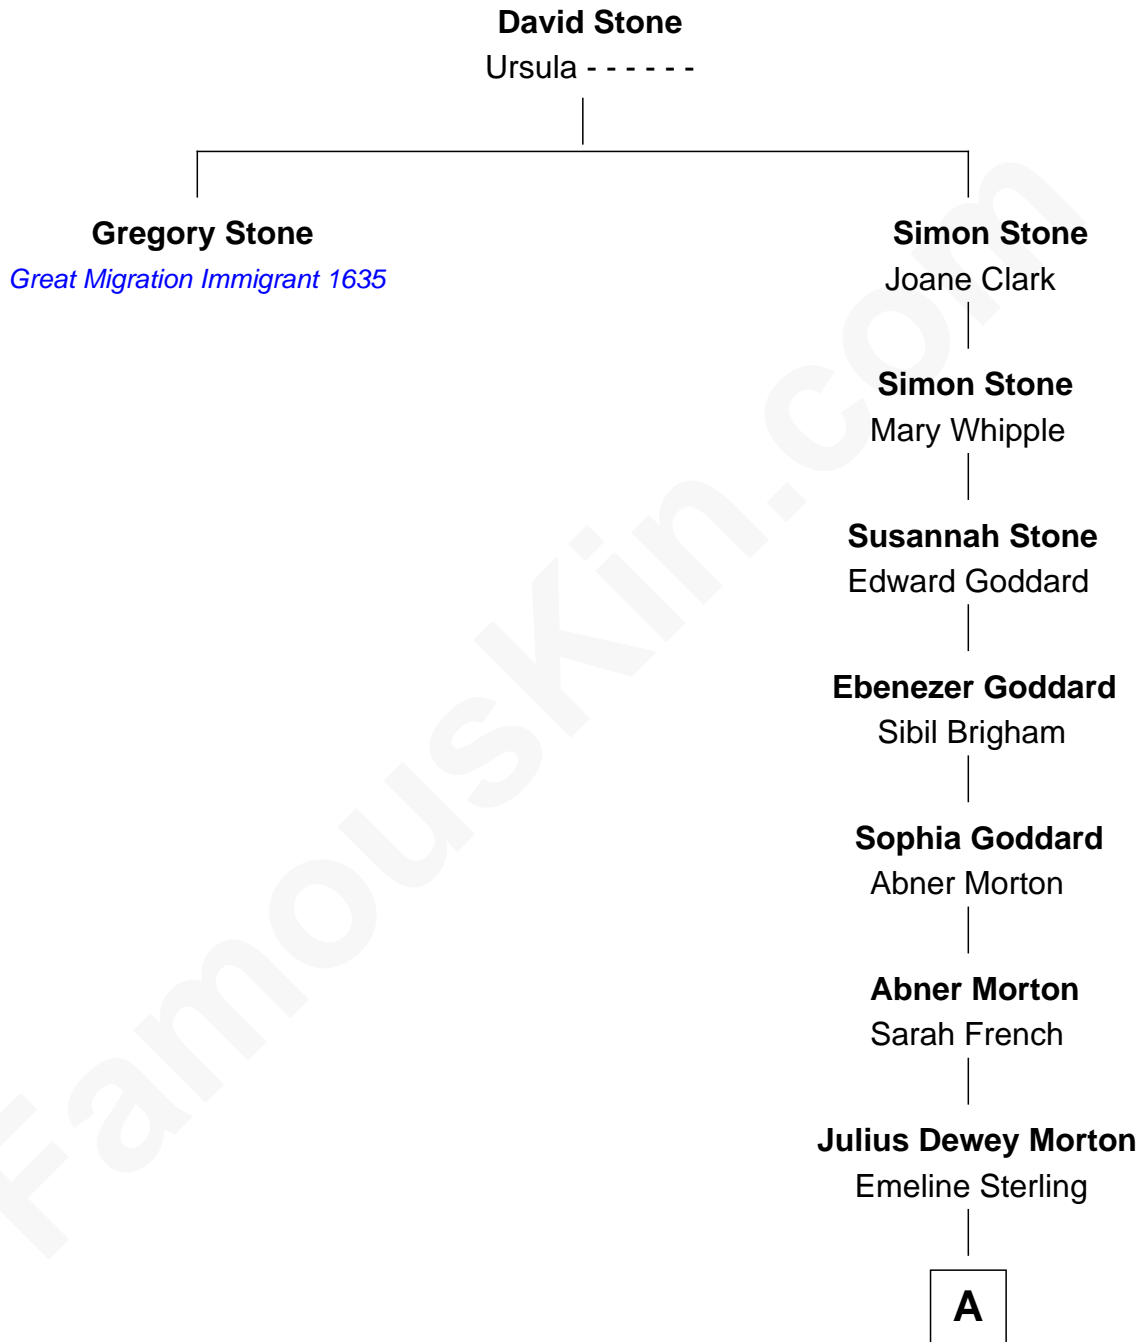

FamousKin.com
Relationship Chart of
Gregory Stone

(c1592 - 1672) Great Migration Immigrant 1635

6th great-granduncle of

Joy Morton

Founder of Morton Salt Company

A

Julius Sterling Morton

Caroline Joy

Joy Morton

Founder of Morton Salt Company

FamousKin.com