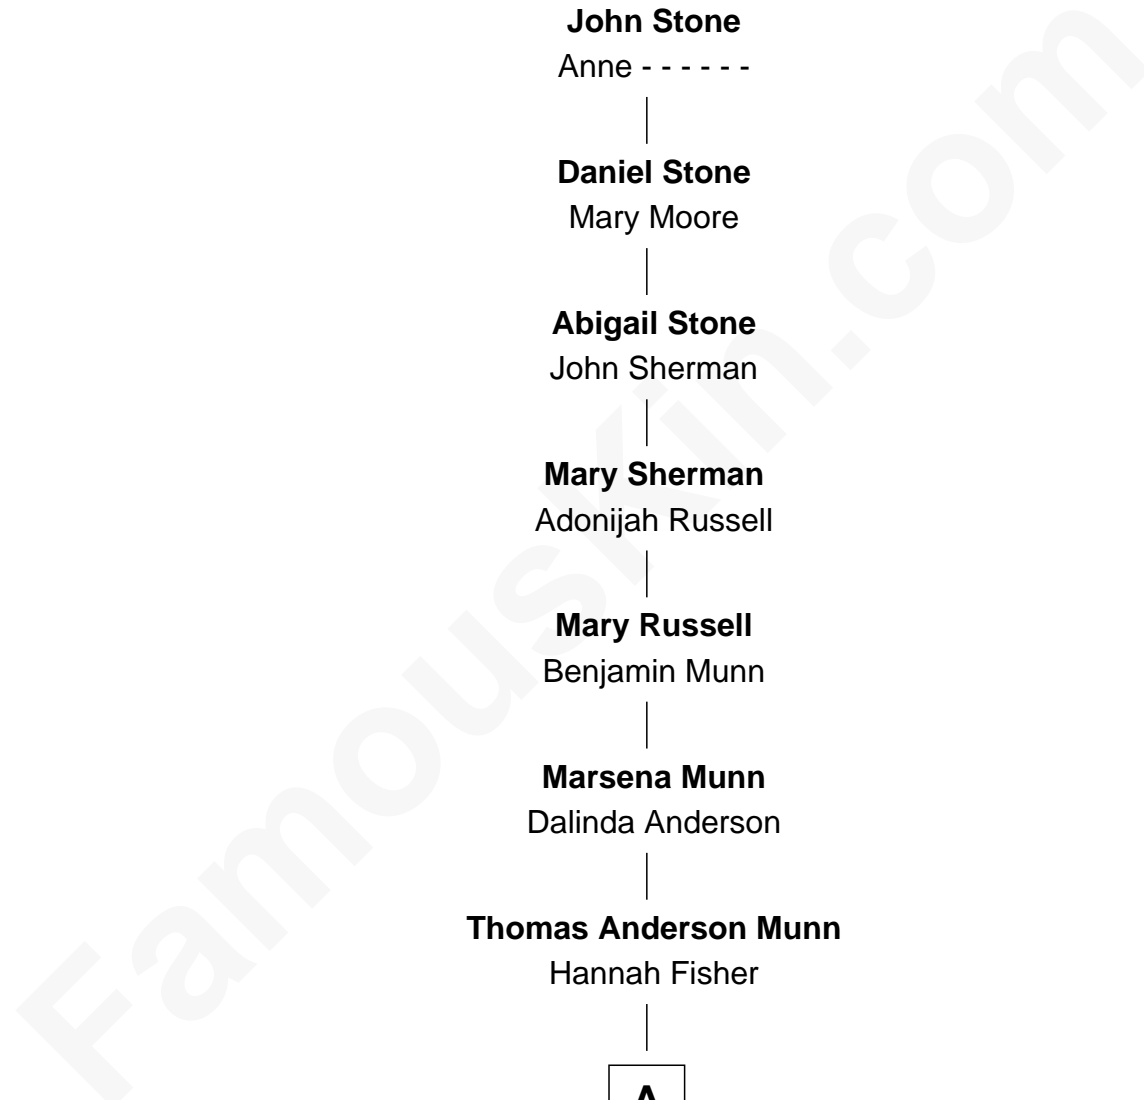

FamousKin.com Relationship Chart of

Gregory Stone

(c1592 - 1672) *Great Migration Immigrant 1635*

10th Great-grandfather of

Bill Belichick

NFL Head Coach

Gregory Stone

Margaret Garrad

John Stone

Anne - - - - -

Daniel Stone

Mary Moore

Abigail Stone

John Sherman

Mary Sherman

Adonijah Russell

Mary Russell

Benjamin Munn

Marsena Munn

Dalinda Anderson

Thomas Anderson Munn

Hannah Fisher

A

A