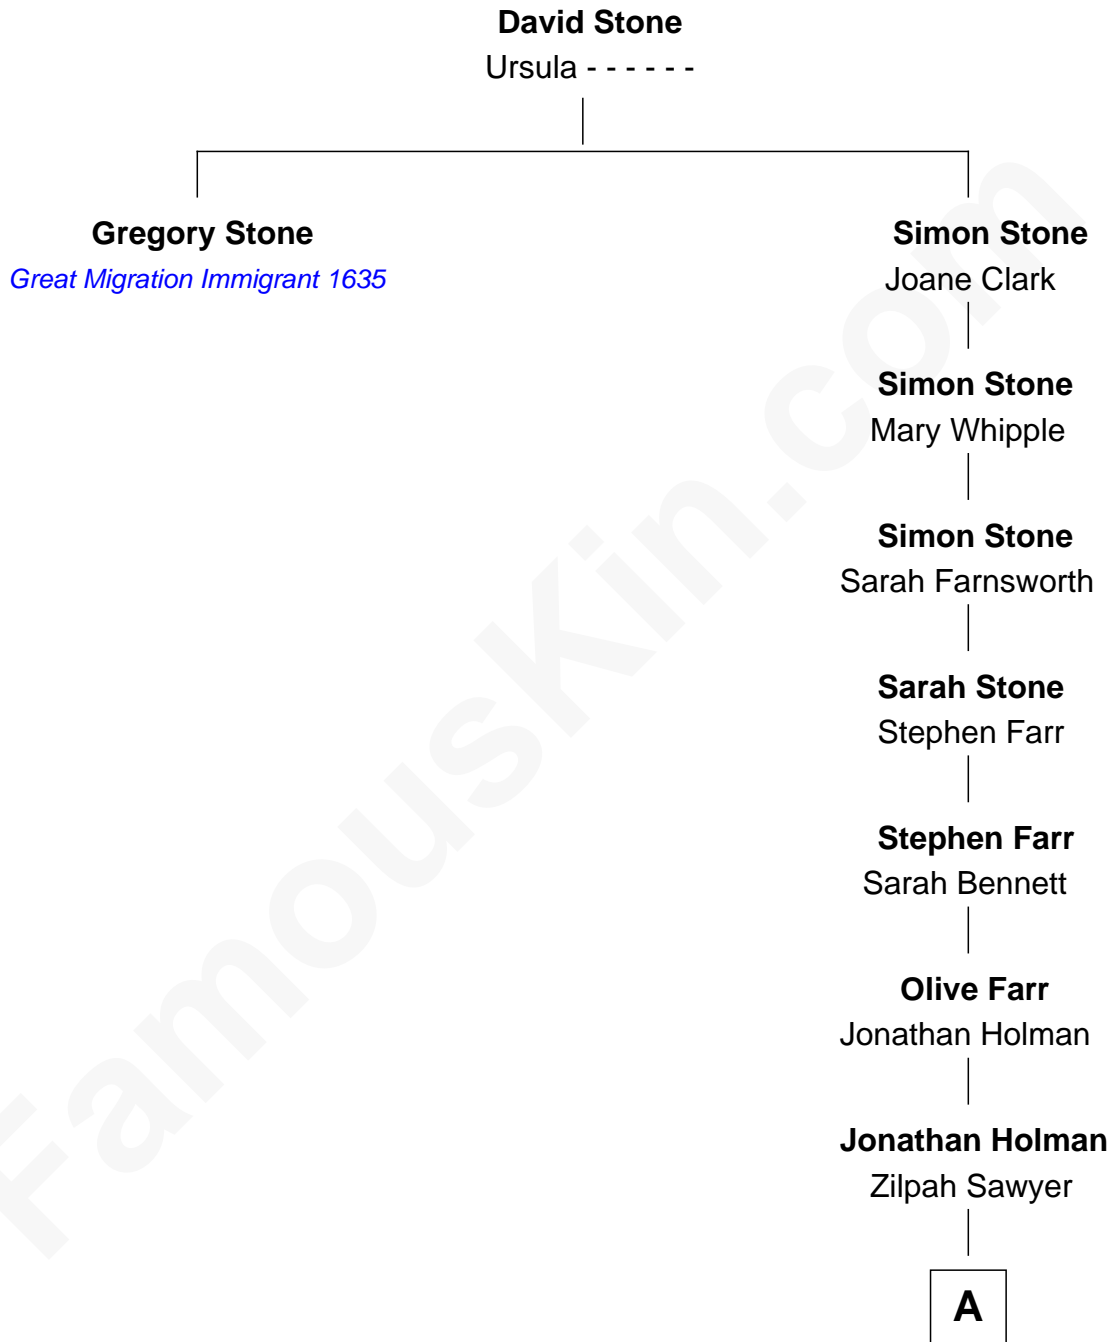

FamousKin.com

Relationship Chart of

Gregory Stone

(c1592 - 1672) *Great Migration Immigrant 1635*

11th great-granduncle of

Elizabeth Smart

Founder of Elizabeth Smart Foundation