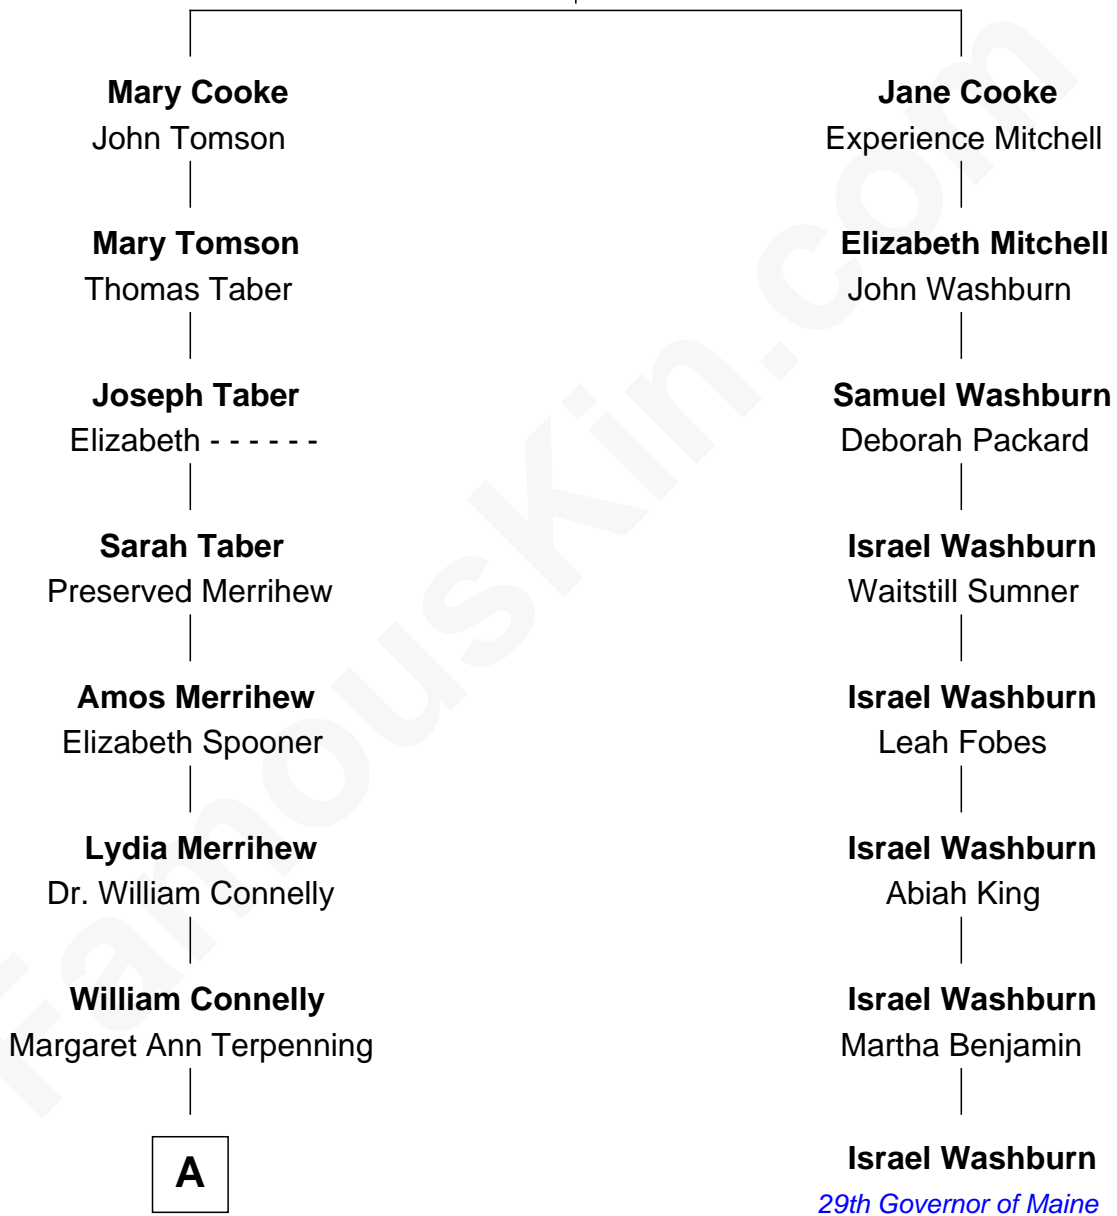

FamousKin.com Relationship Chart of

Charles Evans Hughes
36th Governor of New York

7th cousin 1 time removed of

Israel Washburn
29th Governor of Maine

Francis Cooke
Hester le Mahieu

A

Mary Catherine Connelly
Rev. David Charles Hughes

Charles Evans Hughes
36th Governor of New York

FamousKin.com