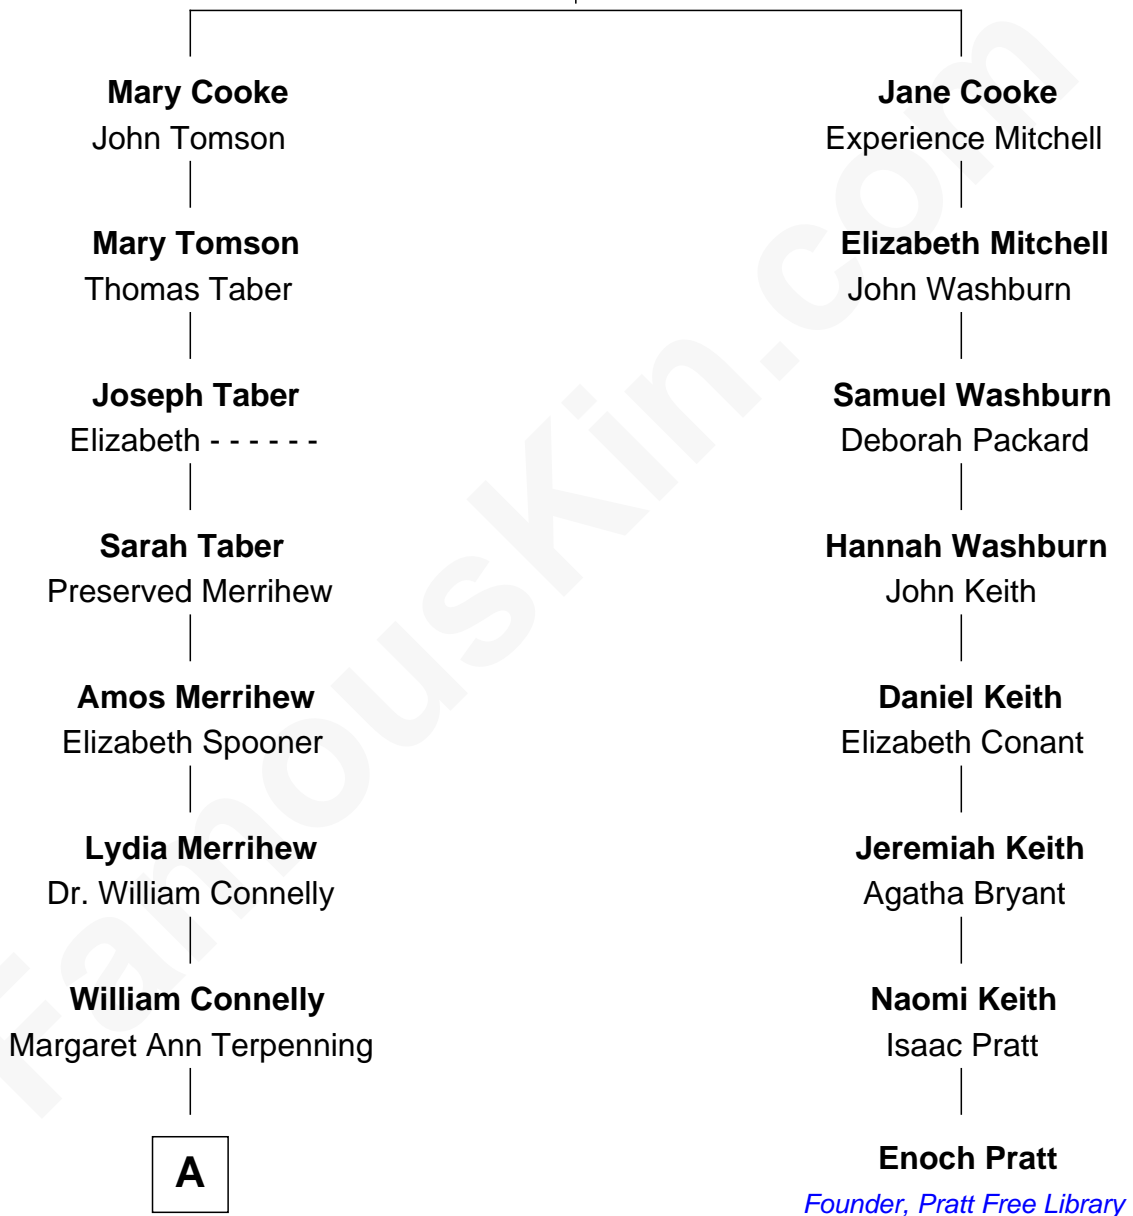

FamousKin.com Relationship Chart of

Charles Evans Hughes
36th Governor of New York

7th cousin 1 time removed of

Enoch Pratt

Founder of Enoch Pratt Free Library

Francis Cooke
Hester le Mahieu

A

Mary Catherine Connelly
Rev. David Charles Hughes

Charles Evans Hughes
36th Governor of New York

FamousKin.com